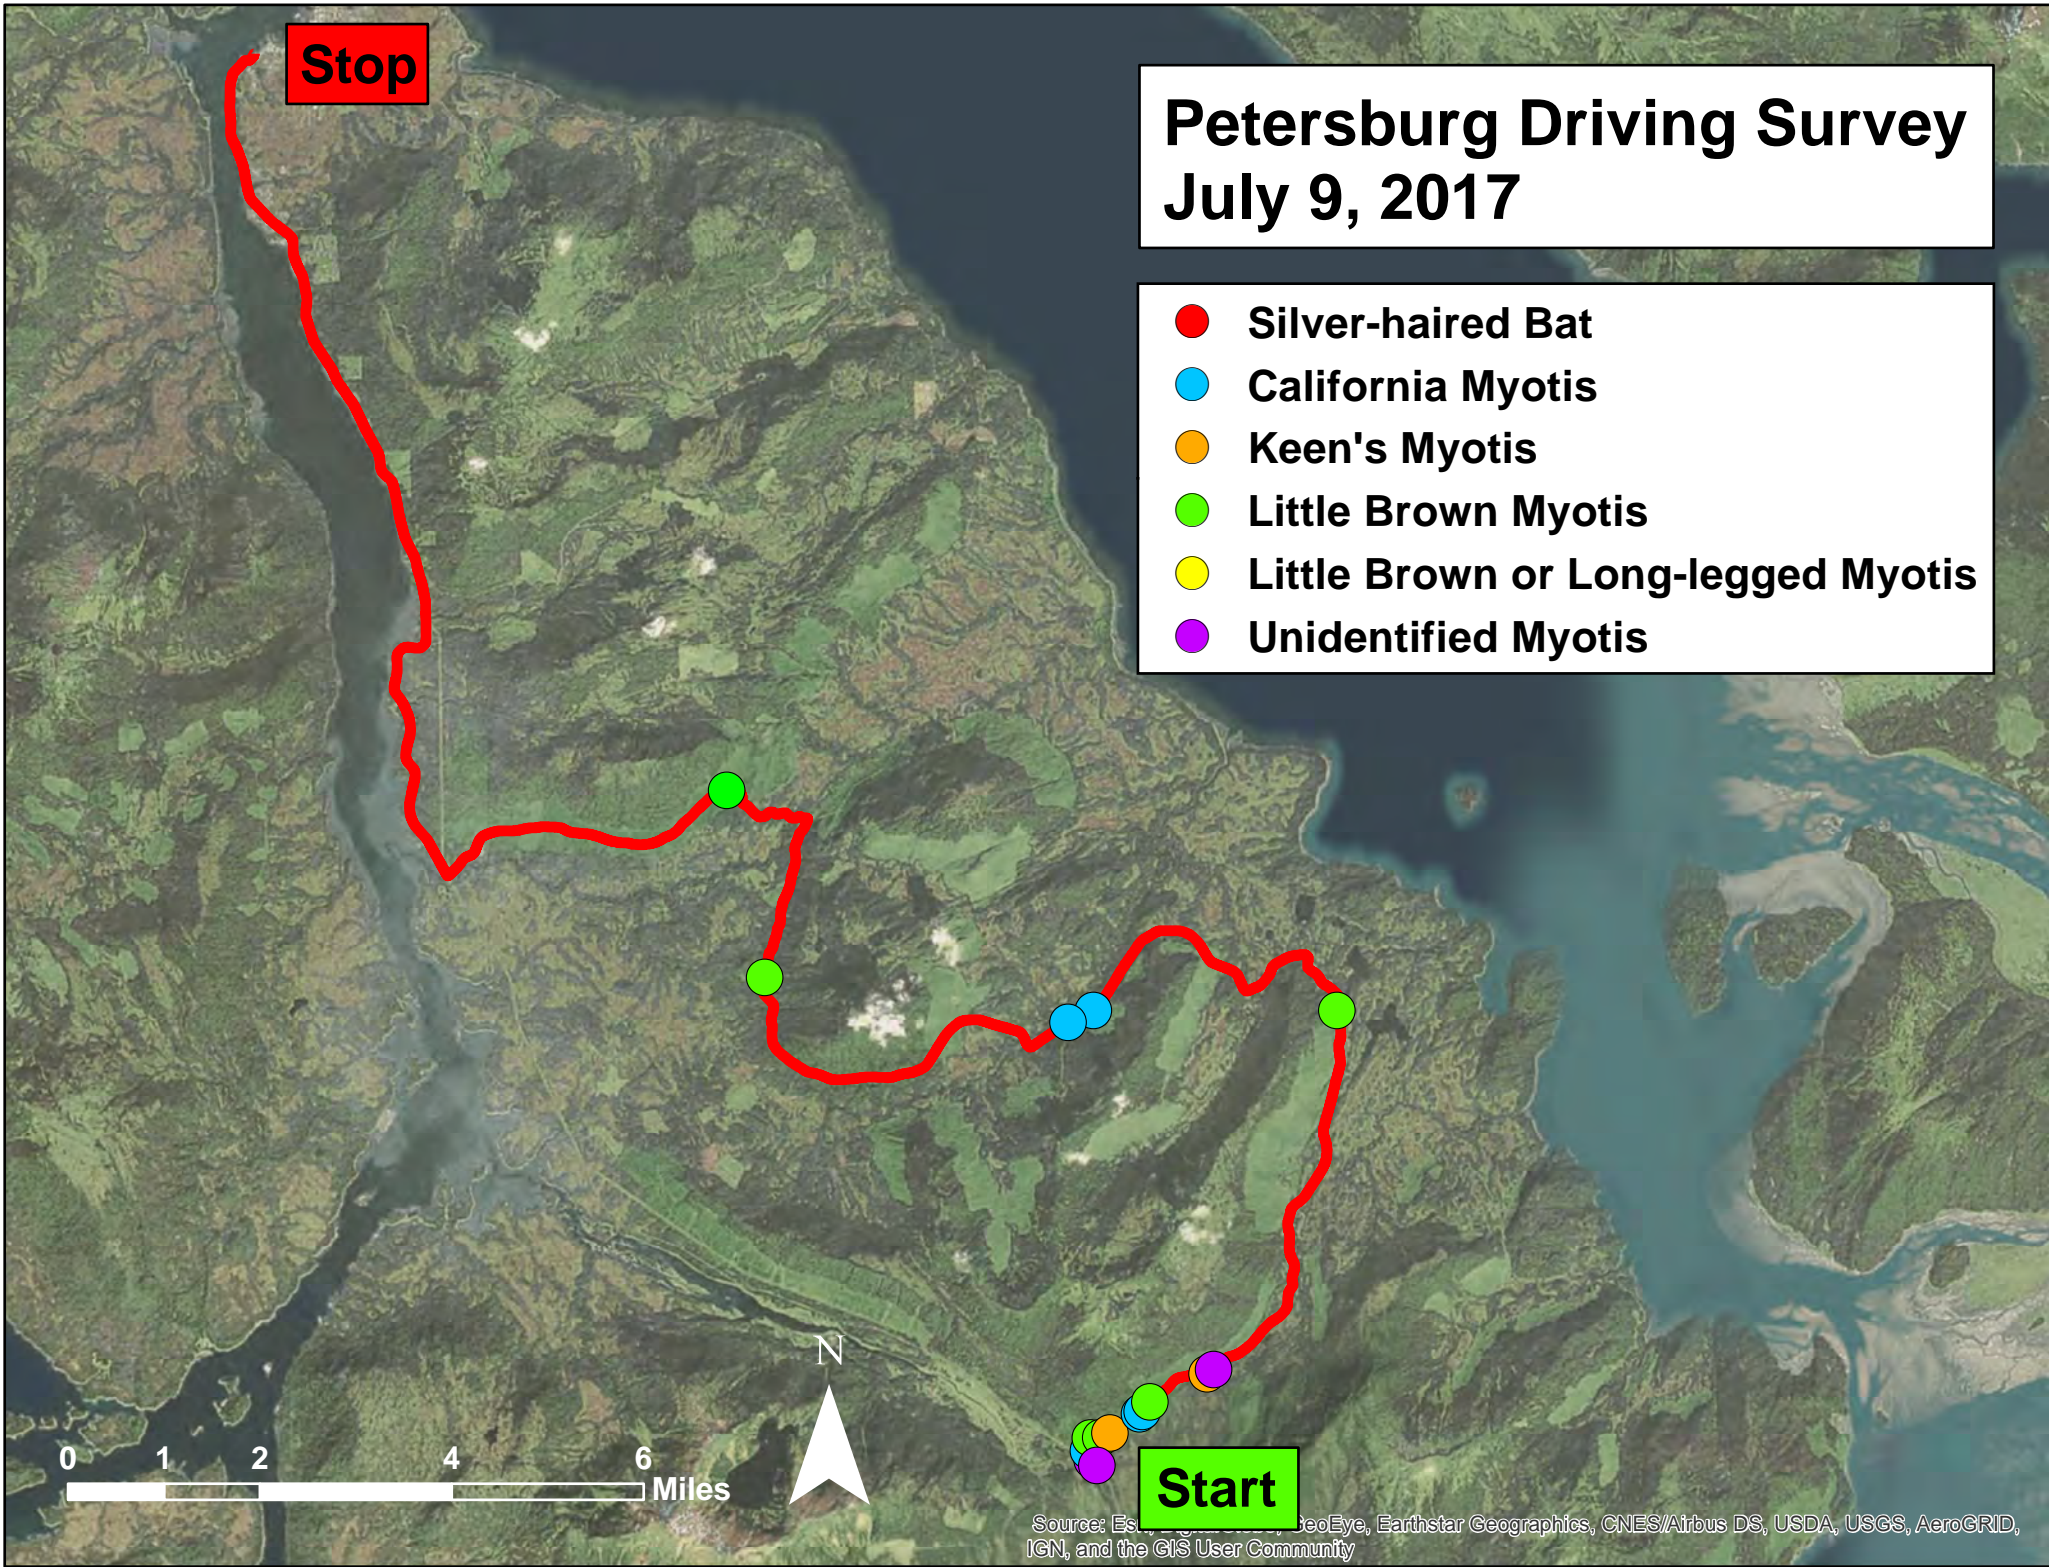

Stop

Petersburg Driving Survey July 9, 2017

- Silver-haired Bat
- California Myotis
- Keen's Myotis
- Little Brown Myotis
- Little Brown or Long-legged Myotis
- Unidentified Myotis

0 1 2 4 6 Miles

Start

Source: Esri, DeLorme, GeoEye, Earthstar Geographics, CNES/Airbus DS, USDA, USGS, AeroGRID, IGN, and the GIS User Community