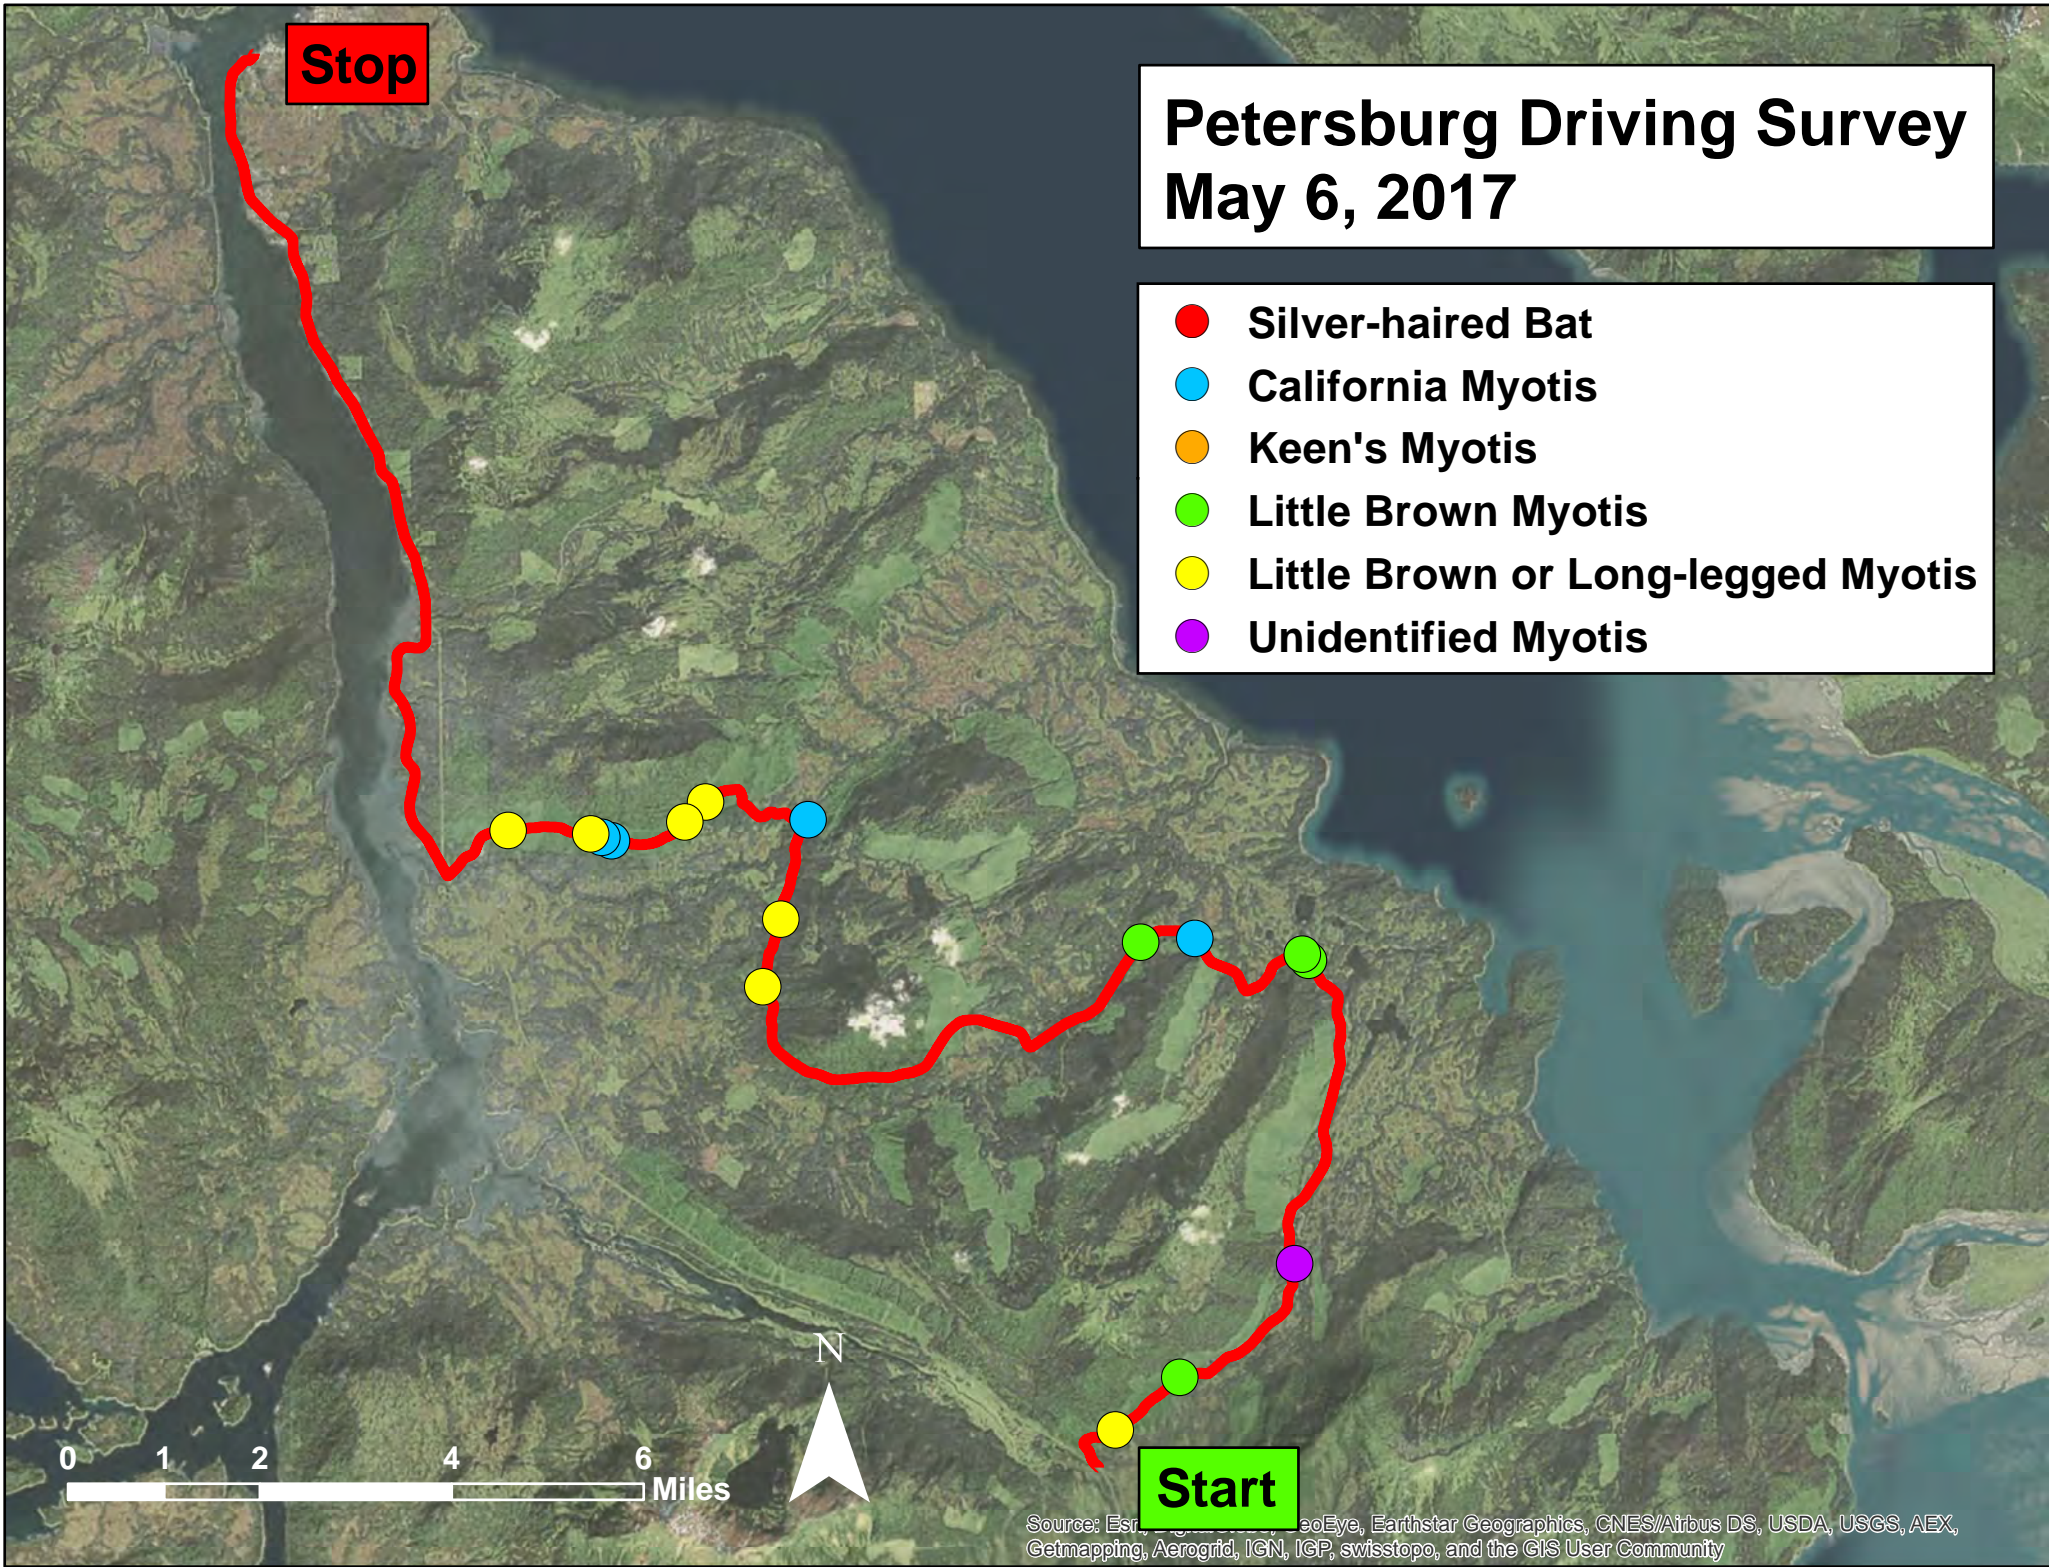

Stop

Petersburg Driving Survey May 6, 2017

- Silver-haired Bat
- California Myotis
- Keen's Myotis
- Little Brown Myotis
- Little Brown or Long-legged Myotis
- Unidentified Myotis

Source: Esri, DeLorme, GeoEye, Earthstar Geographics, CNES/Airbus DS, USDA, USGS, AEX, Getmapping, Aerogrid, IGN, IGP, swisstopo, and the GIS User Community