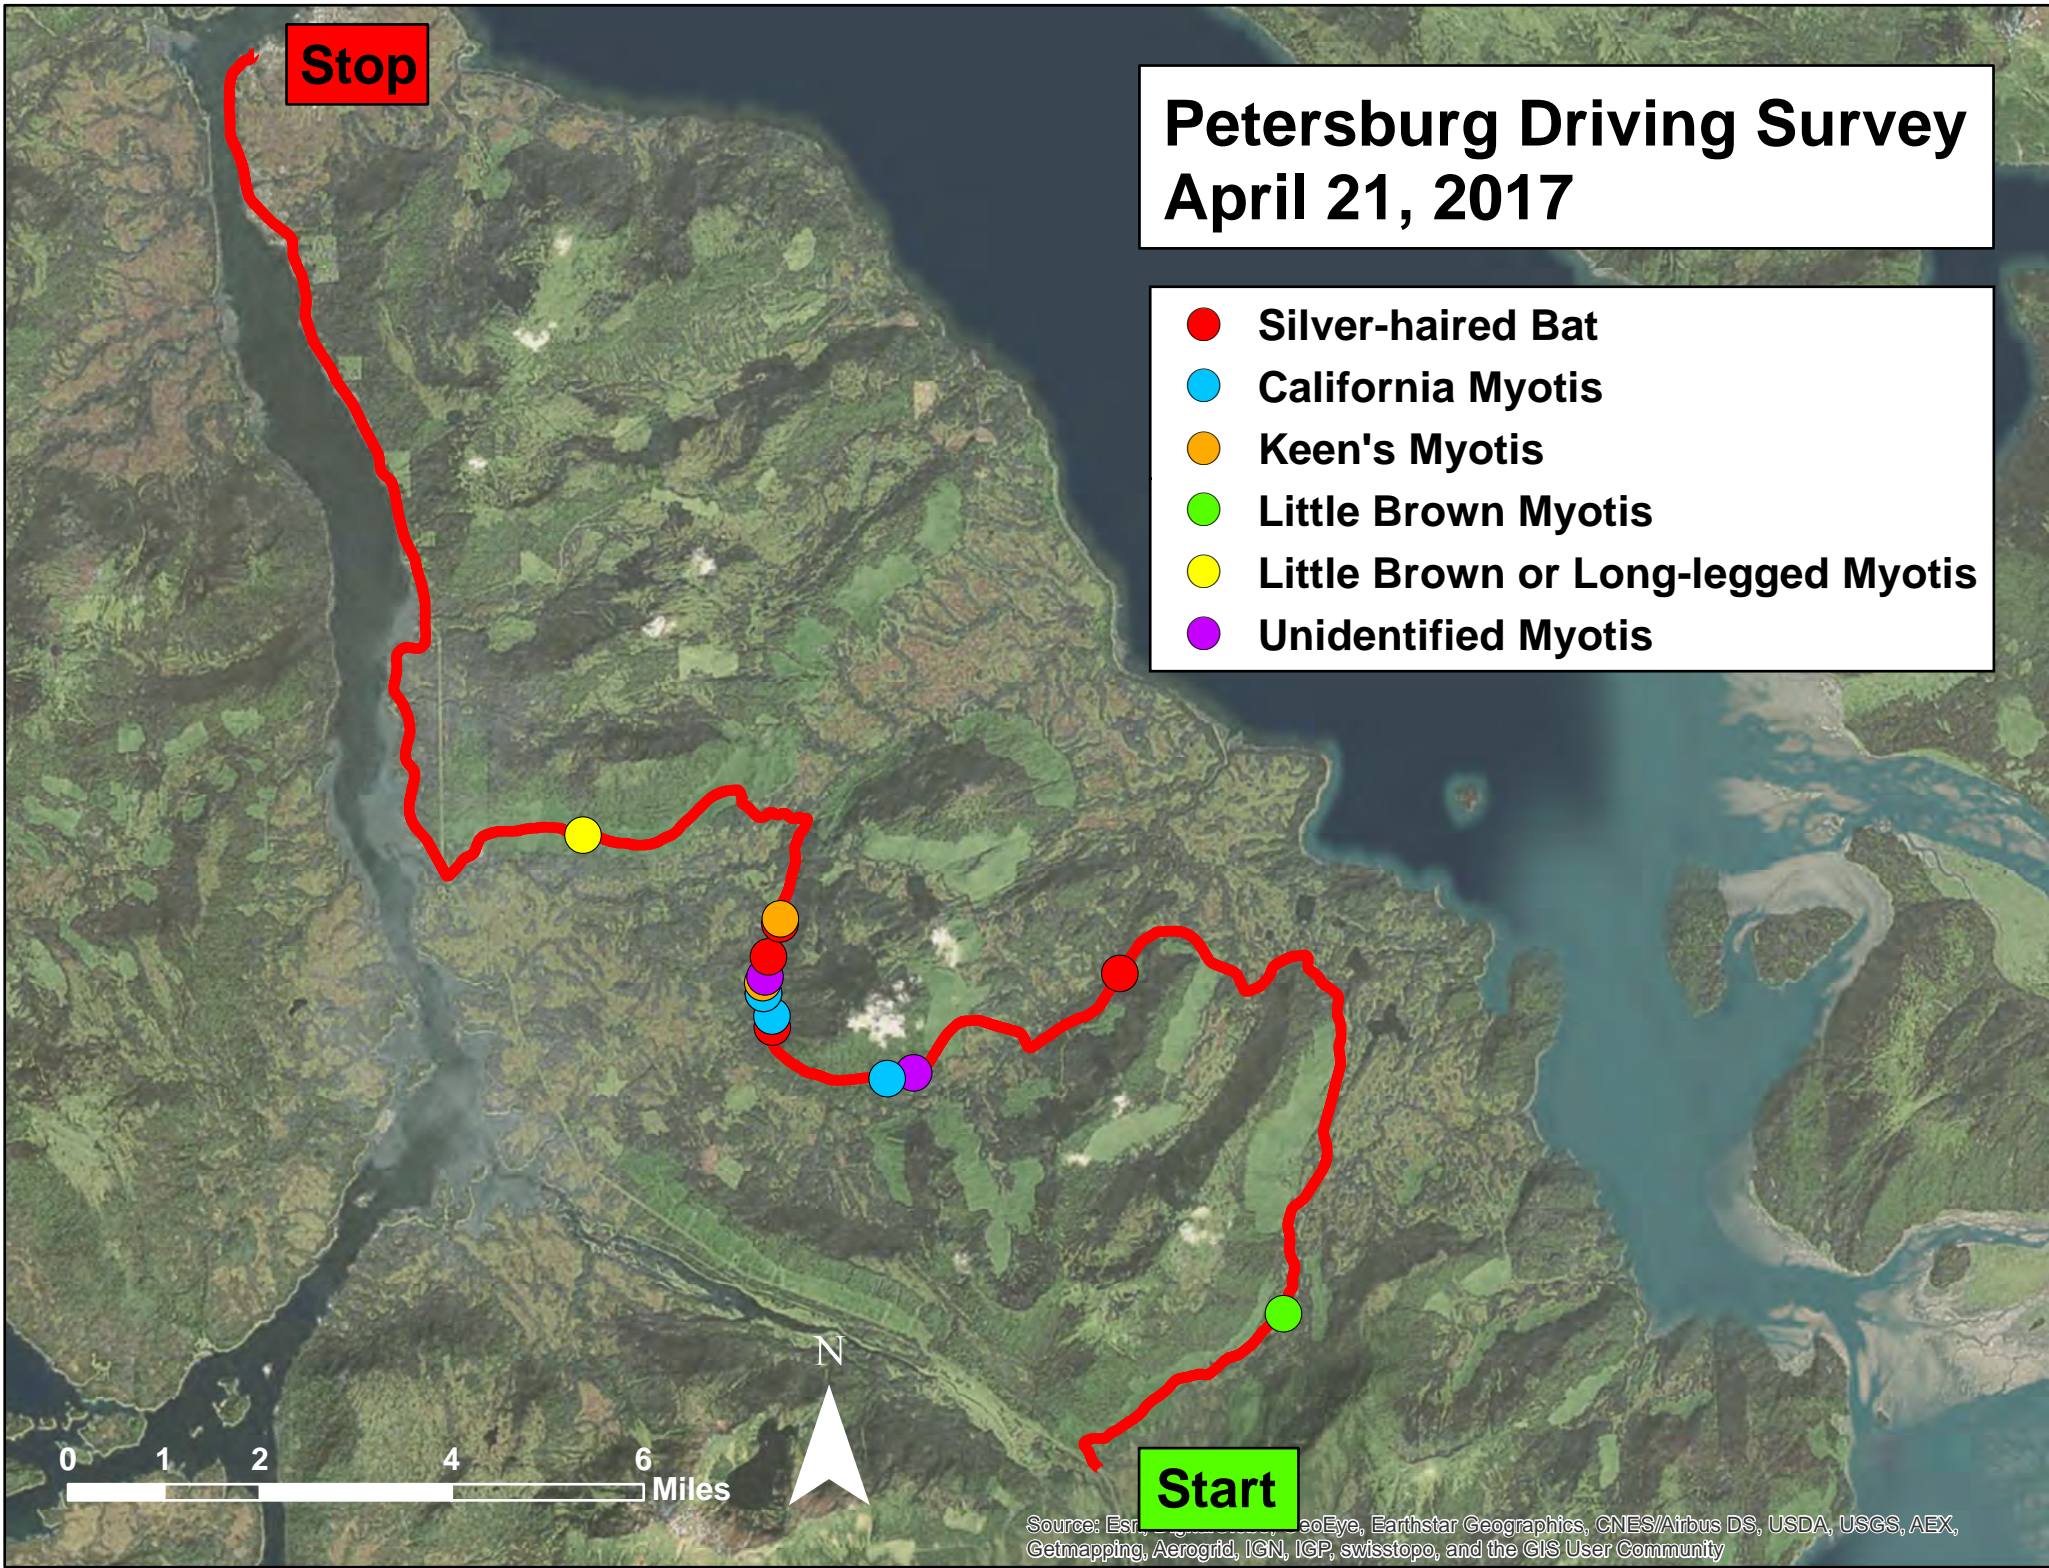

Stop

Petersburg Driving Survey April 21, 2017

- Silver-haired Bat
- California Myotis
- Keen's Myotis
- Little Brown Myotis
- Little Brown or Long-legged Myotis
- Unidentified Myotis

0 1 2 4 6 Miles

Start

Source: Esri, DeLorme, GeoEye, Earthstar Geographics, CNES/Airbus DS, USDA, USGS, AEX, Getmapping, Aerogrid, IGN, IGP, swisstopo, and the GIS User Community