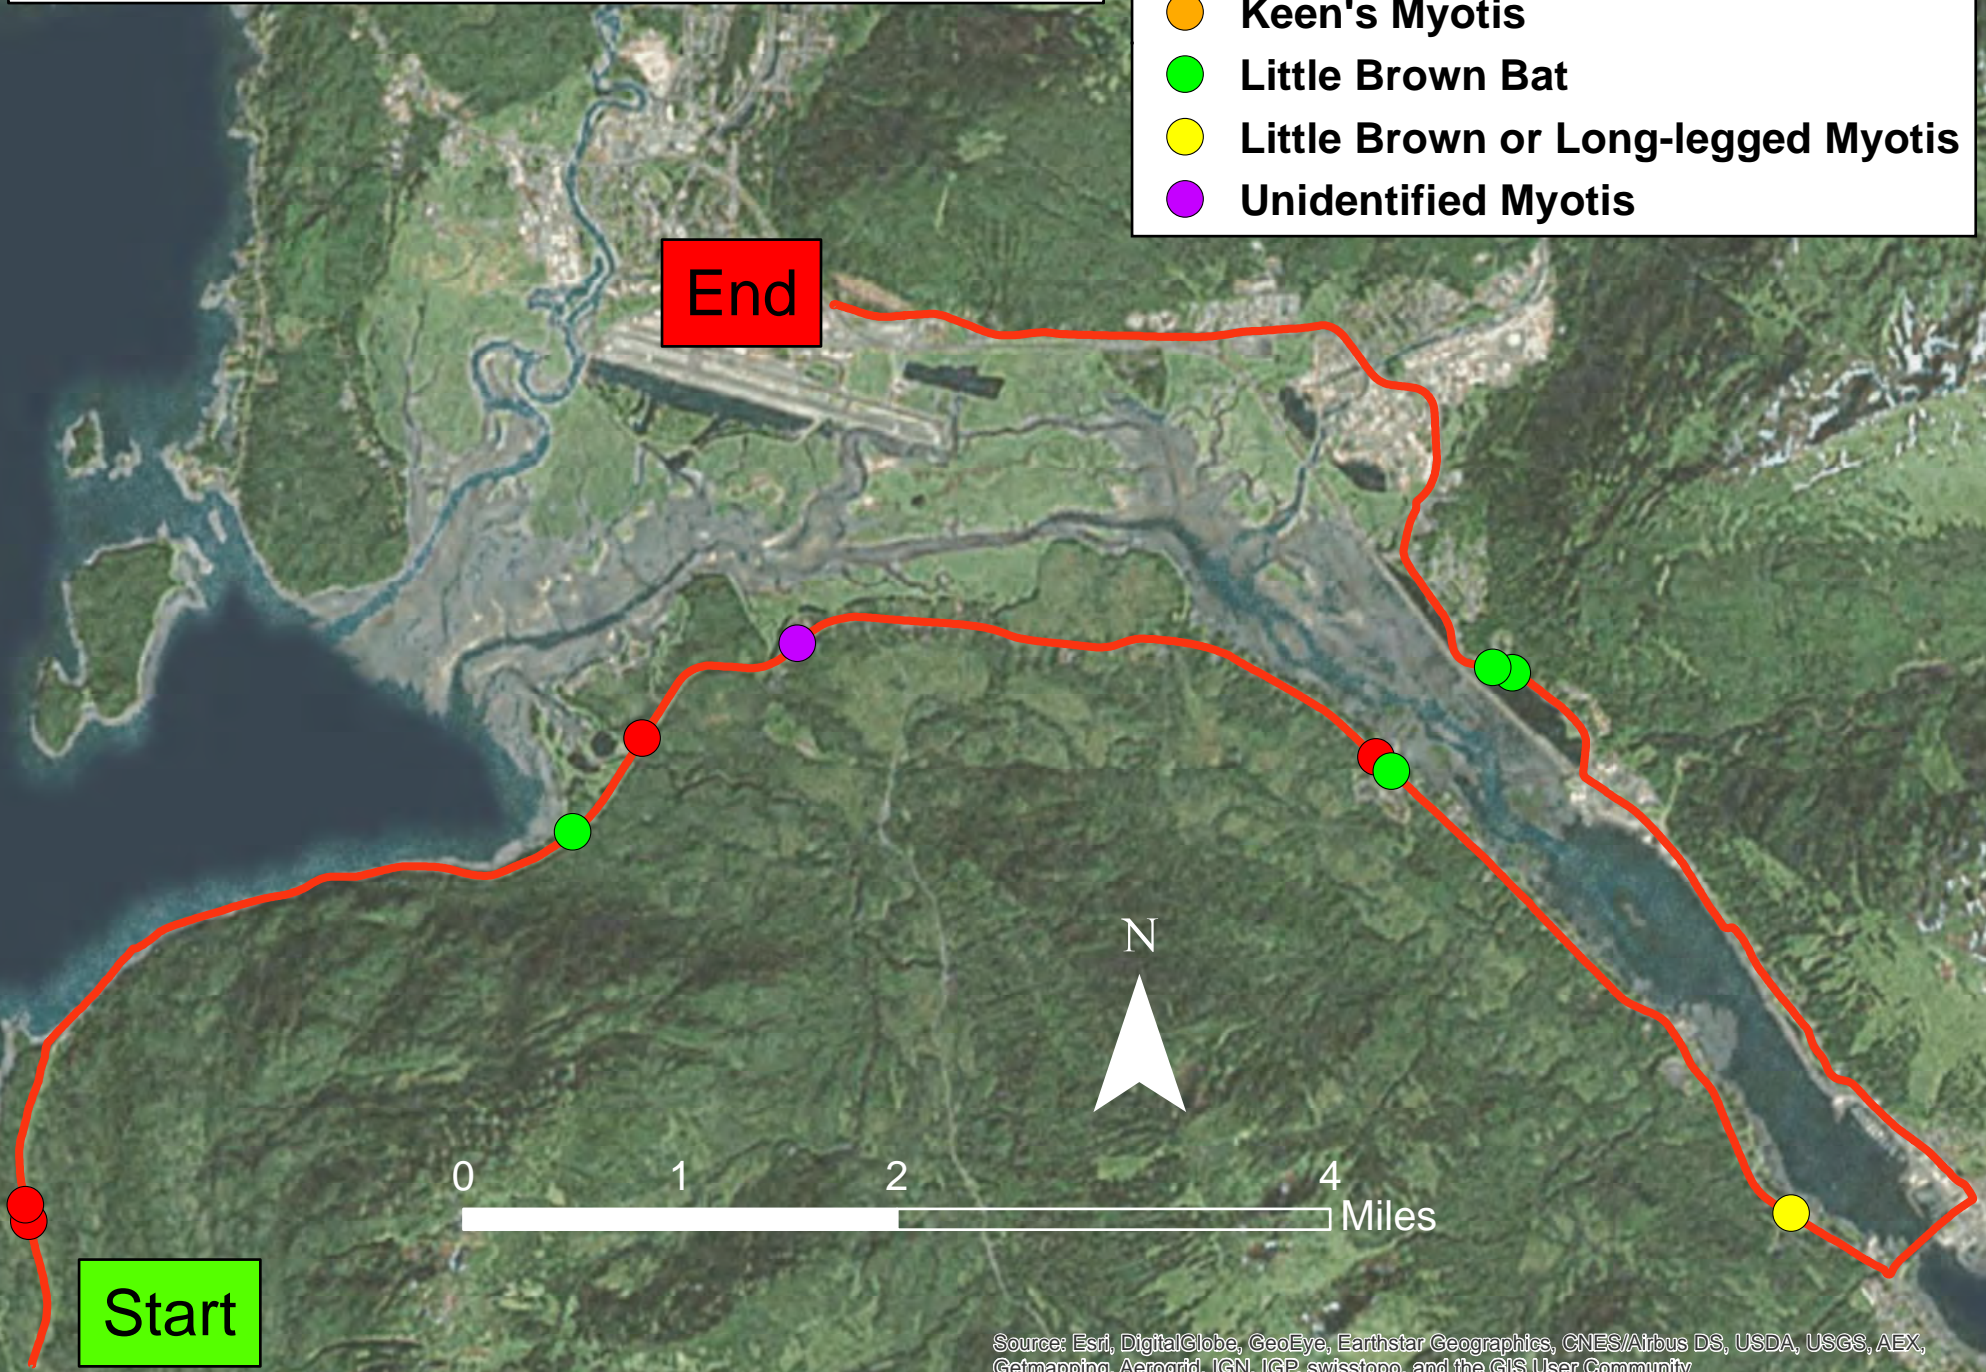

Juneau Driving Survey (Douglas Transect) May 26, 2016

- Silver-haired Bat
- California Myotis
- Keen's Myotis
- Little Brown Bat
- Little Brown or Long-legged Myotis
- Unidentified Myotis

End

Start

Source: Esri, DigitalGlobe, GeoEye, Earthstar Geographics, CNES/Airbus DS, USDA, USGS, AEX, Getmapping, Aerogrid, IGN, IGP, swisstopo, and the GIS User Community