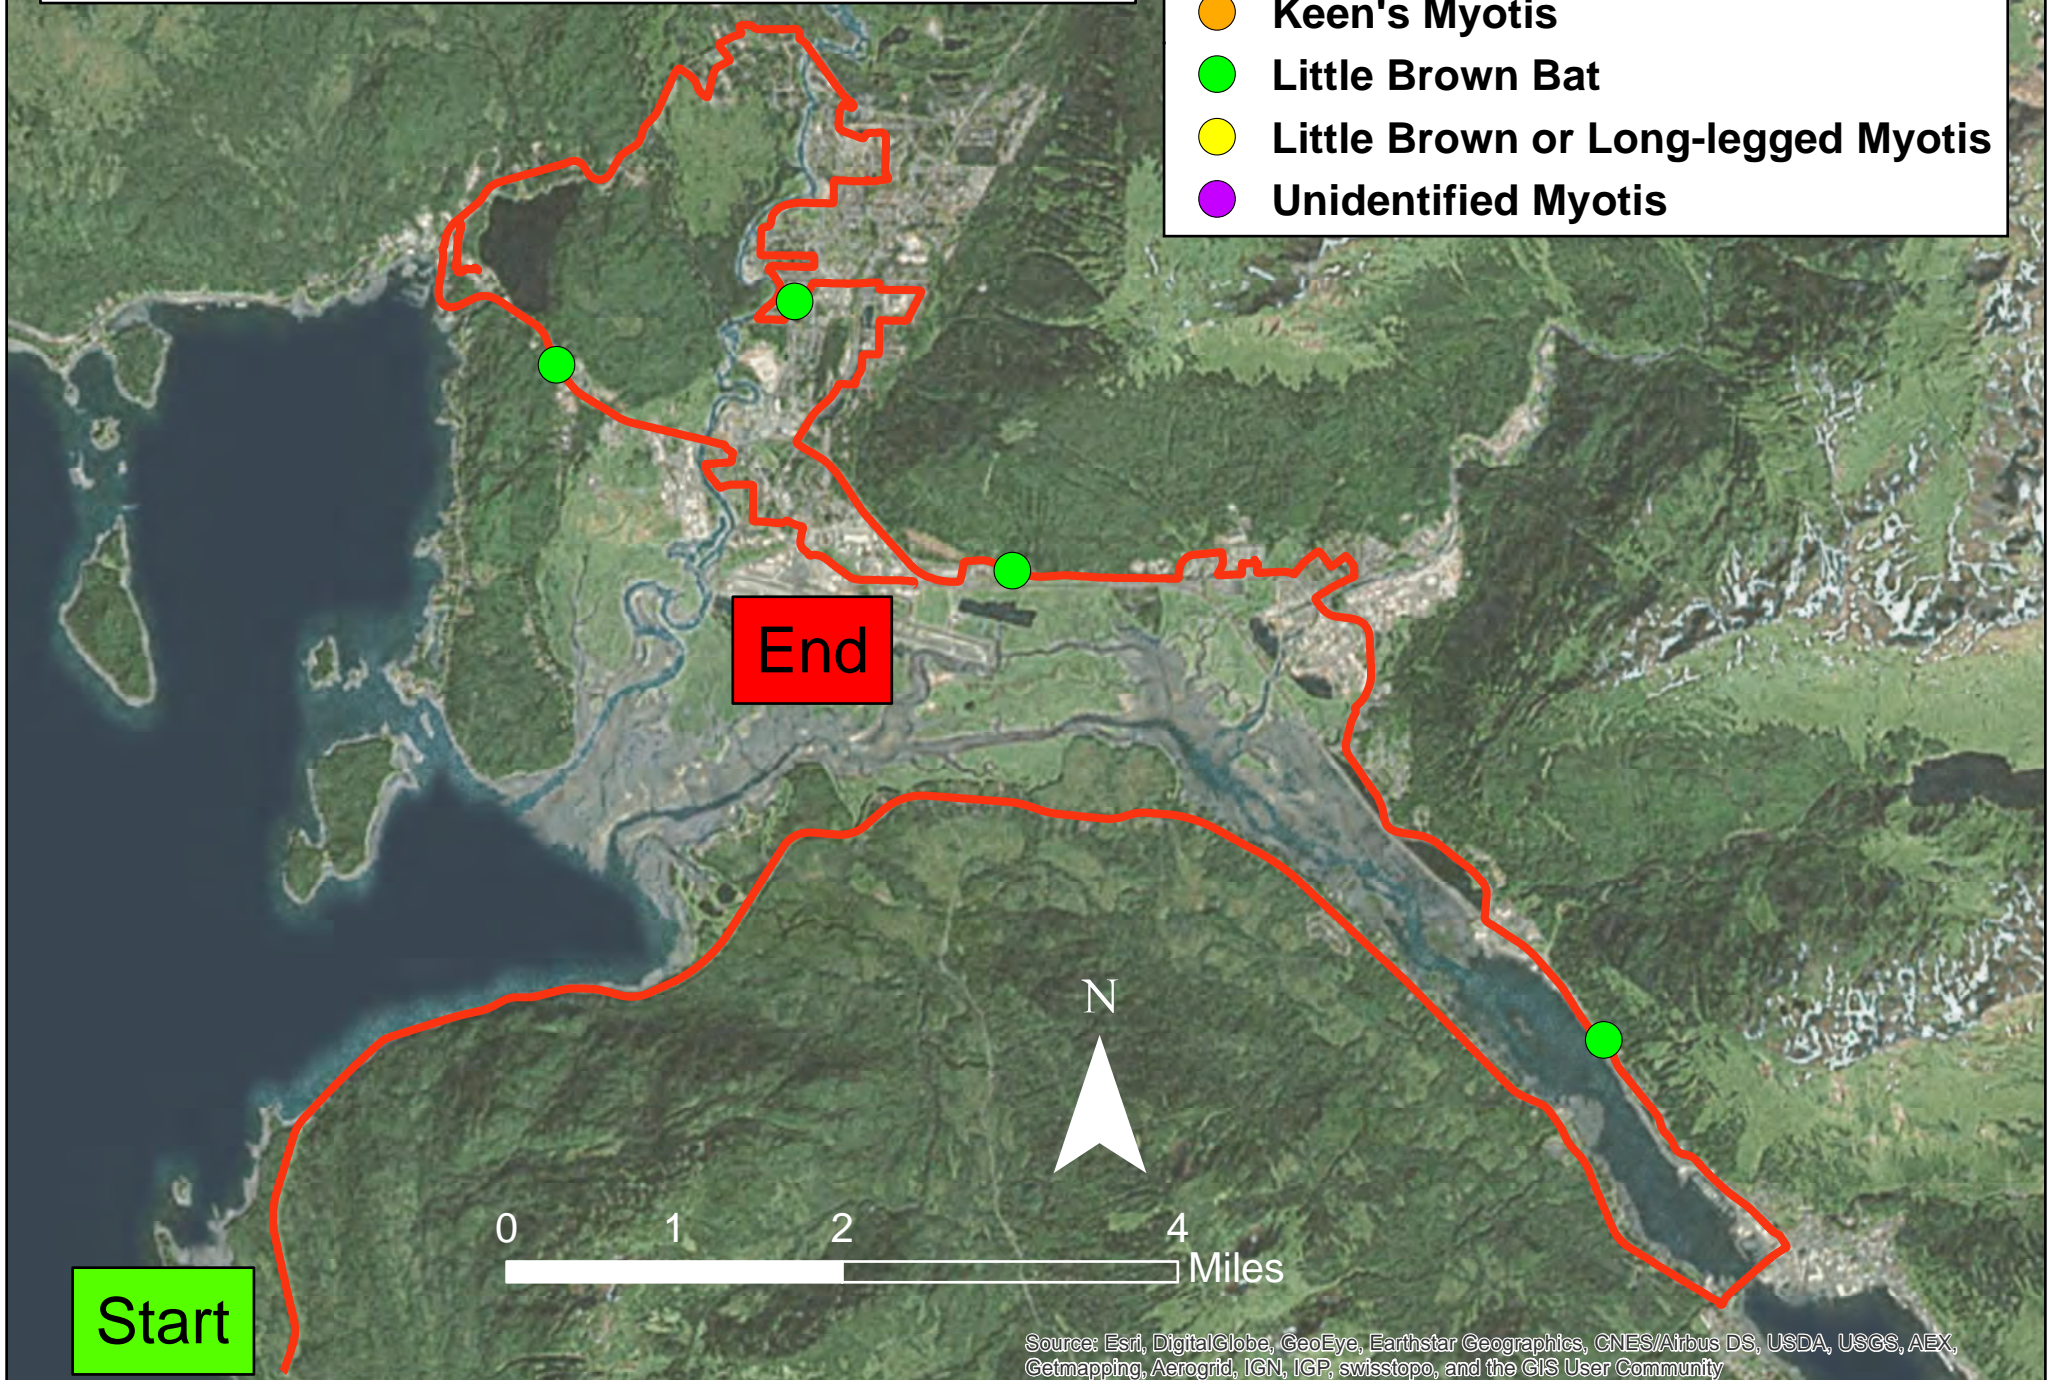

Juneau Driving Survey (Douglas Transect) July 1, 2014

- Silver-haired Bat
- California Myotis
- Keen's Myotis
- Little Brown Bat
- Little Brown or Long-legged Myotis
- Unidentified Myotis

Source: Esri, DigitalGlobe, GeoEye, Earthstar Geographics, CNES/Airbus DS, USDA, USGS, AEX, Getmapping, Aerogrid, IGN, IGP, swisstopo, and the GIS User Community