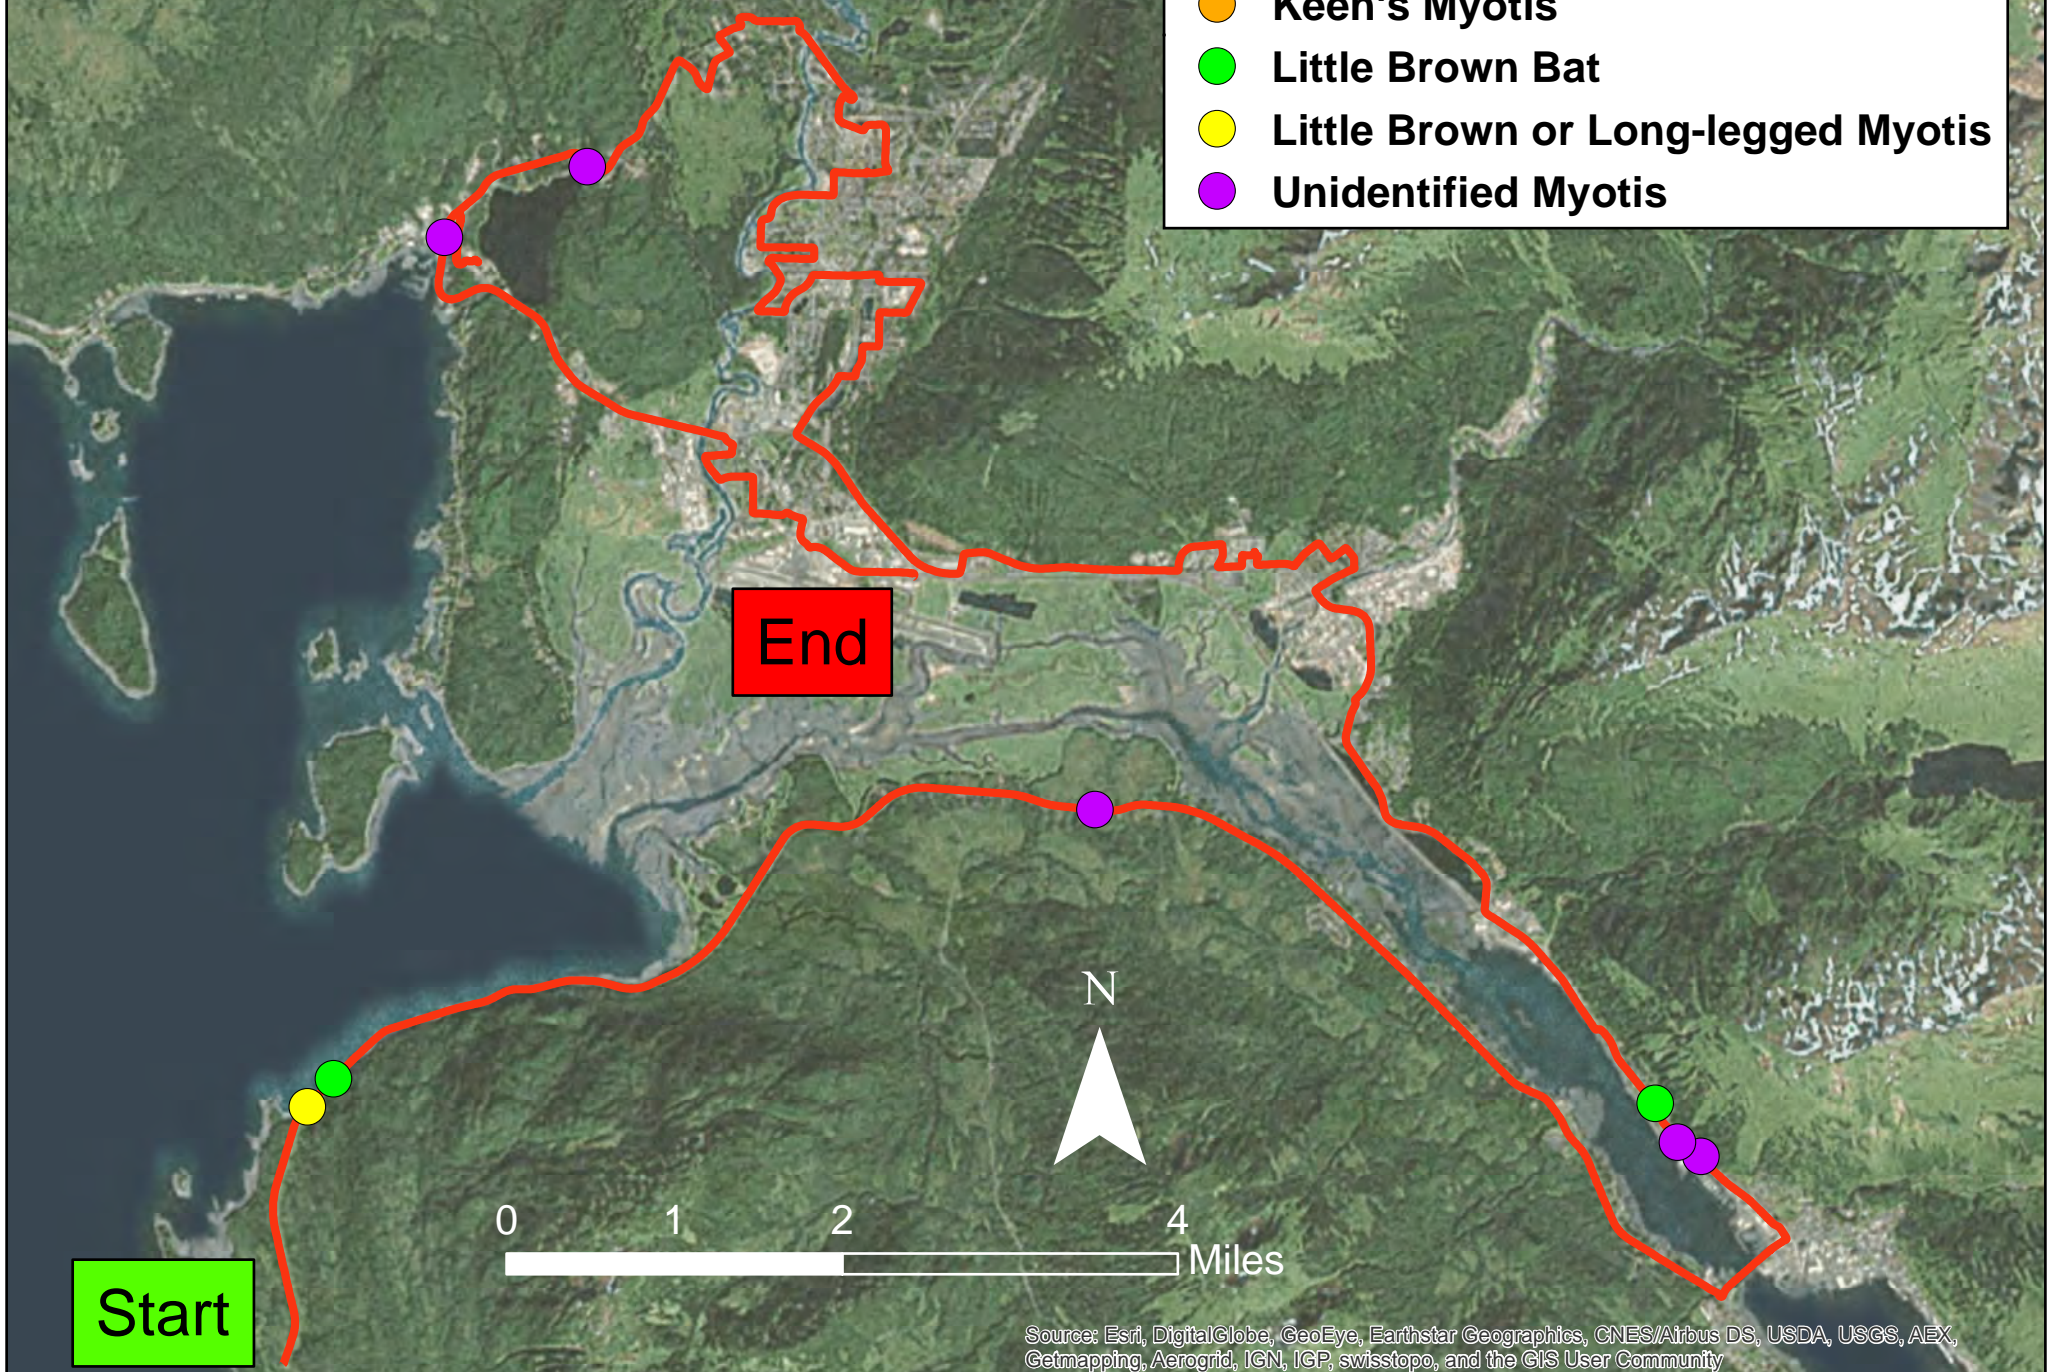

# Juneau Driving Survey (Douglas Transect) June 10, 2014

- Silver-haired Bat
- California Myotis
- Keen's Myotis
- Little Brown Bat
- Little Brown or Long-legged Myotis
- Unidentified Myotis

Source: Esri, DigitalGlobe, GeoEye, Earthstar Geographics, CNES/Airbus DS, USDA, USGS, AEX, Getmapping, Aerogrid, IGN, IGP, swisstopo, and the GIS User Community