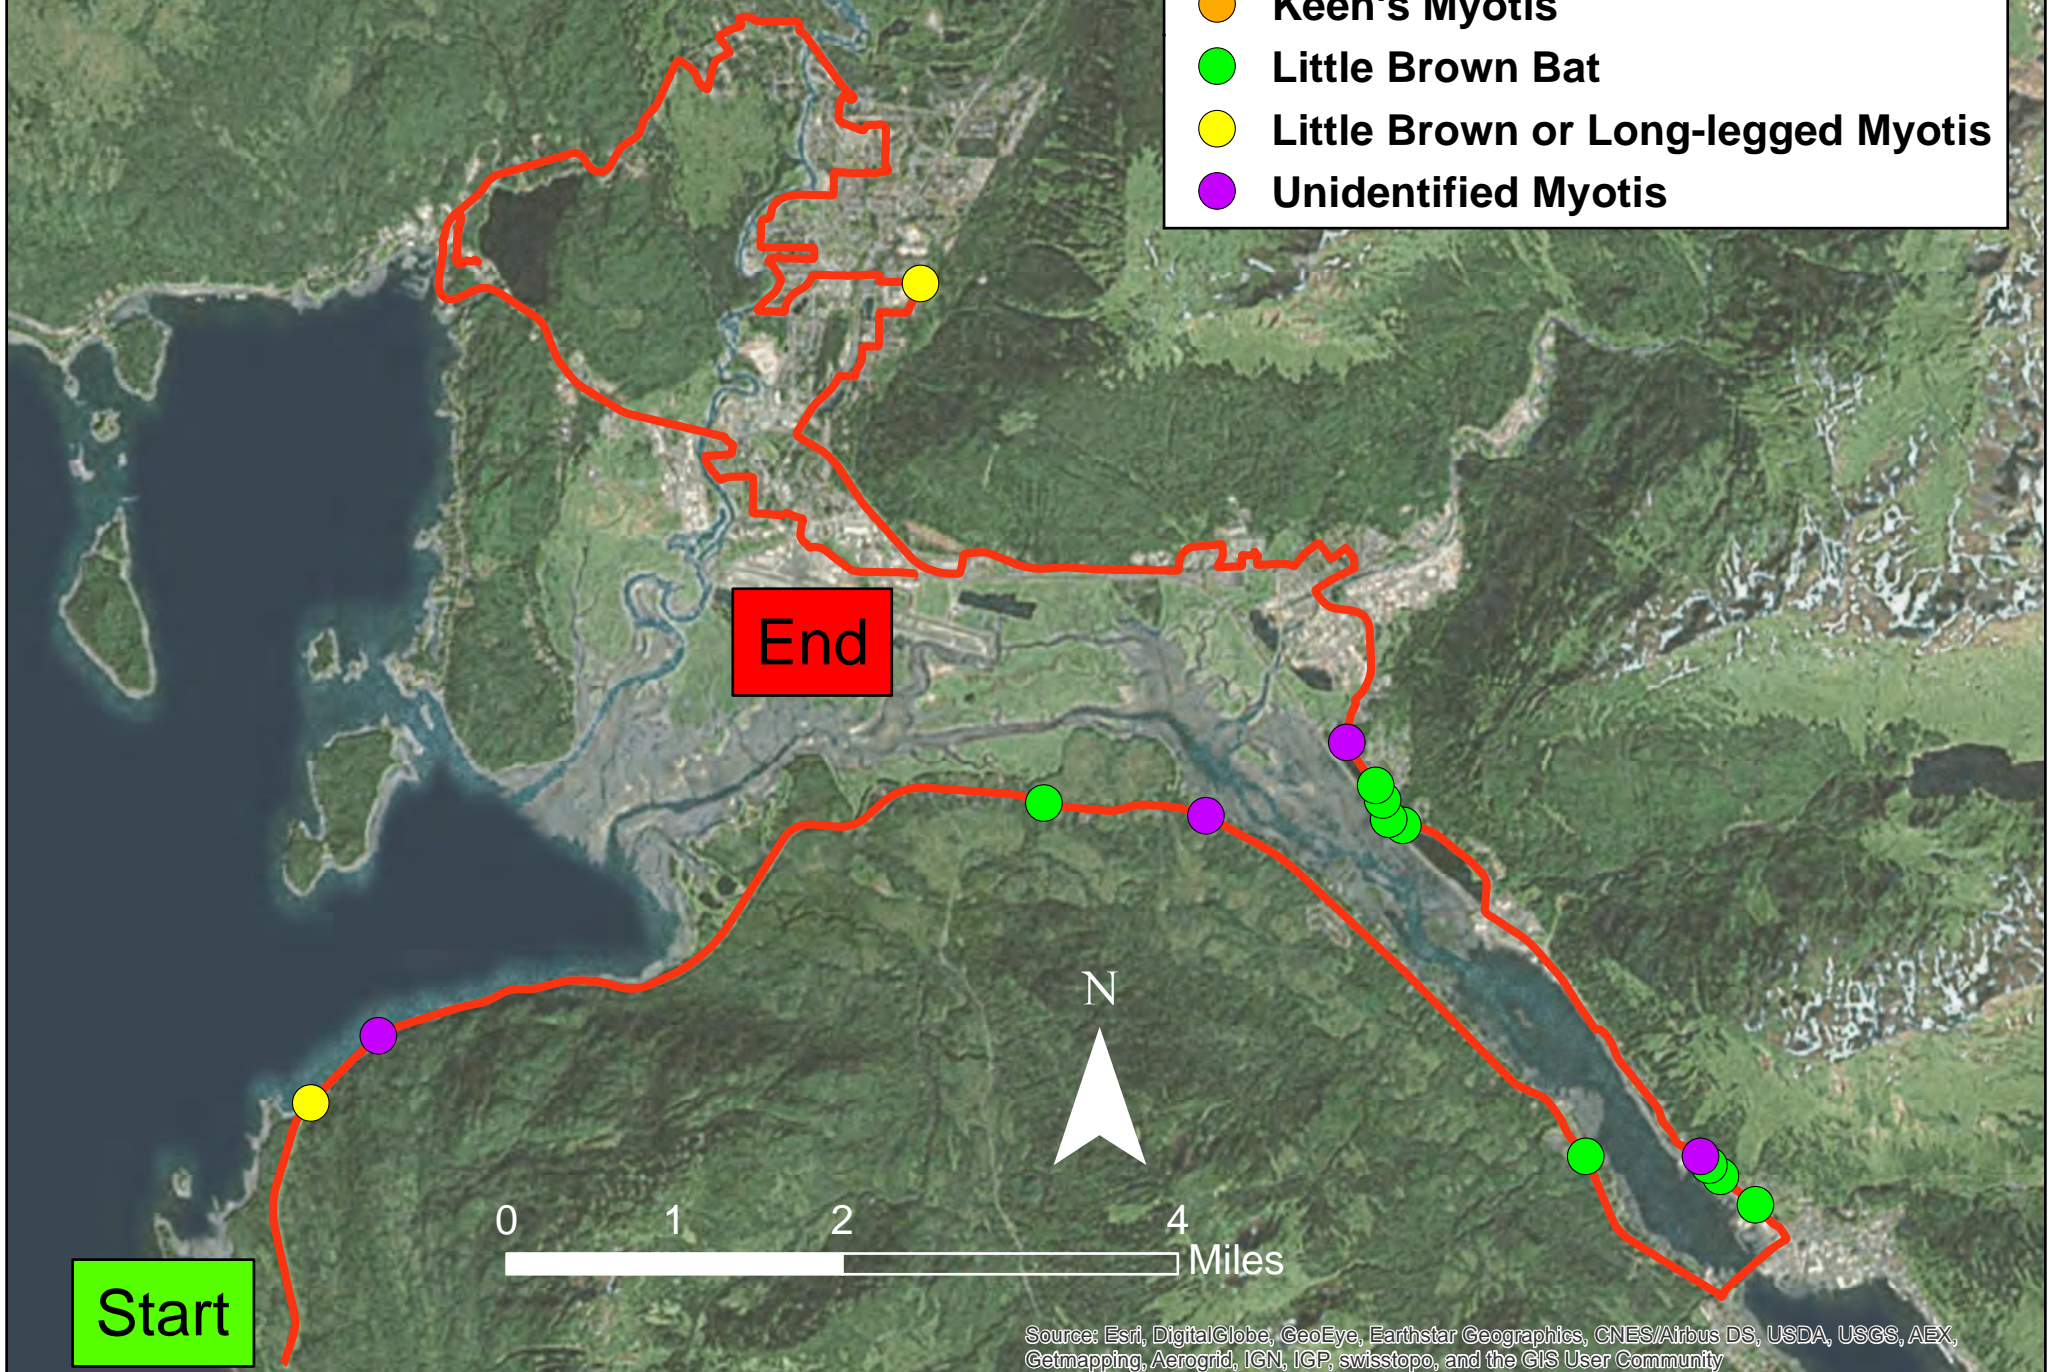

Juneau Driving Survey (Douglas Transect) May 29, 2014

- Silver-haired Bat
- California Myotis
- Keen's Myotis
- Little Brown Bat
- Little Brown or Long-legged Myotis
- Unidentified Myotis

Source: Esri, DigitalGlobe, GeoEye, Earthstar Geographics, CNES/Airbus DS, USDA, USGS, AEX, Getmapping, Aerogrid, IGN, IGP, swisstopo, and the GIS User Community