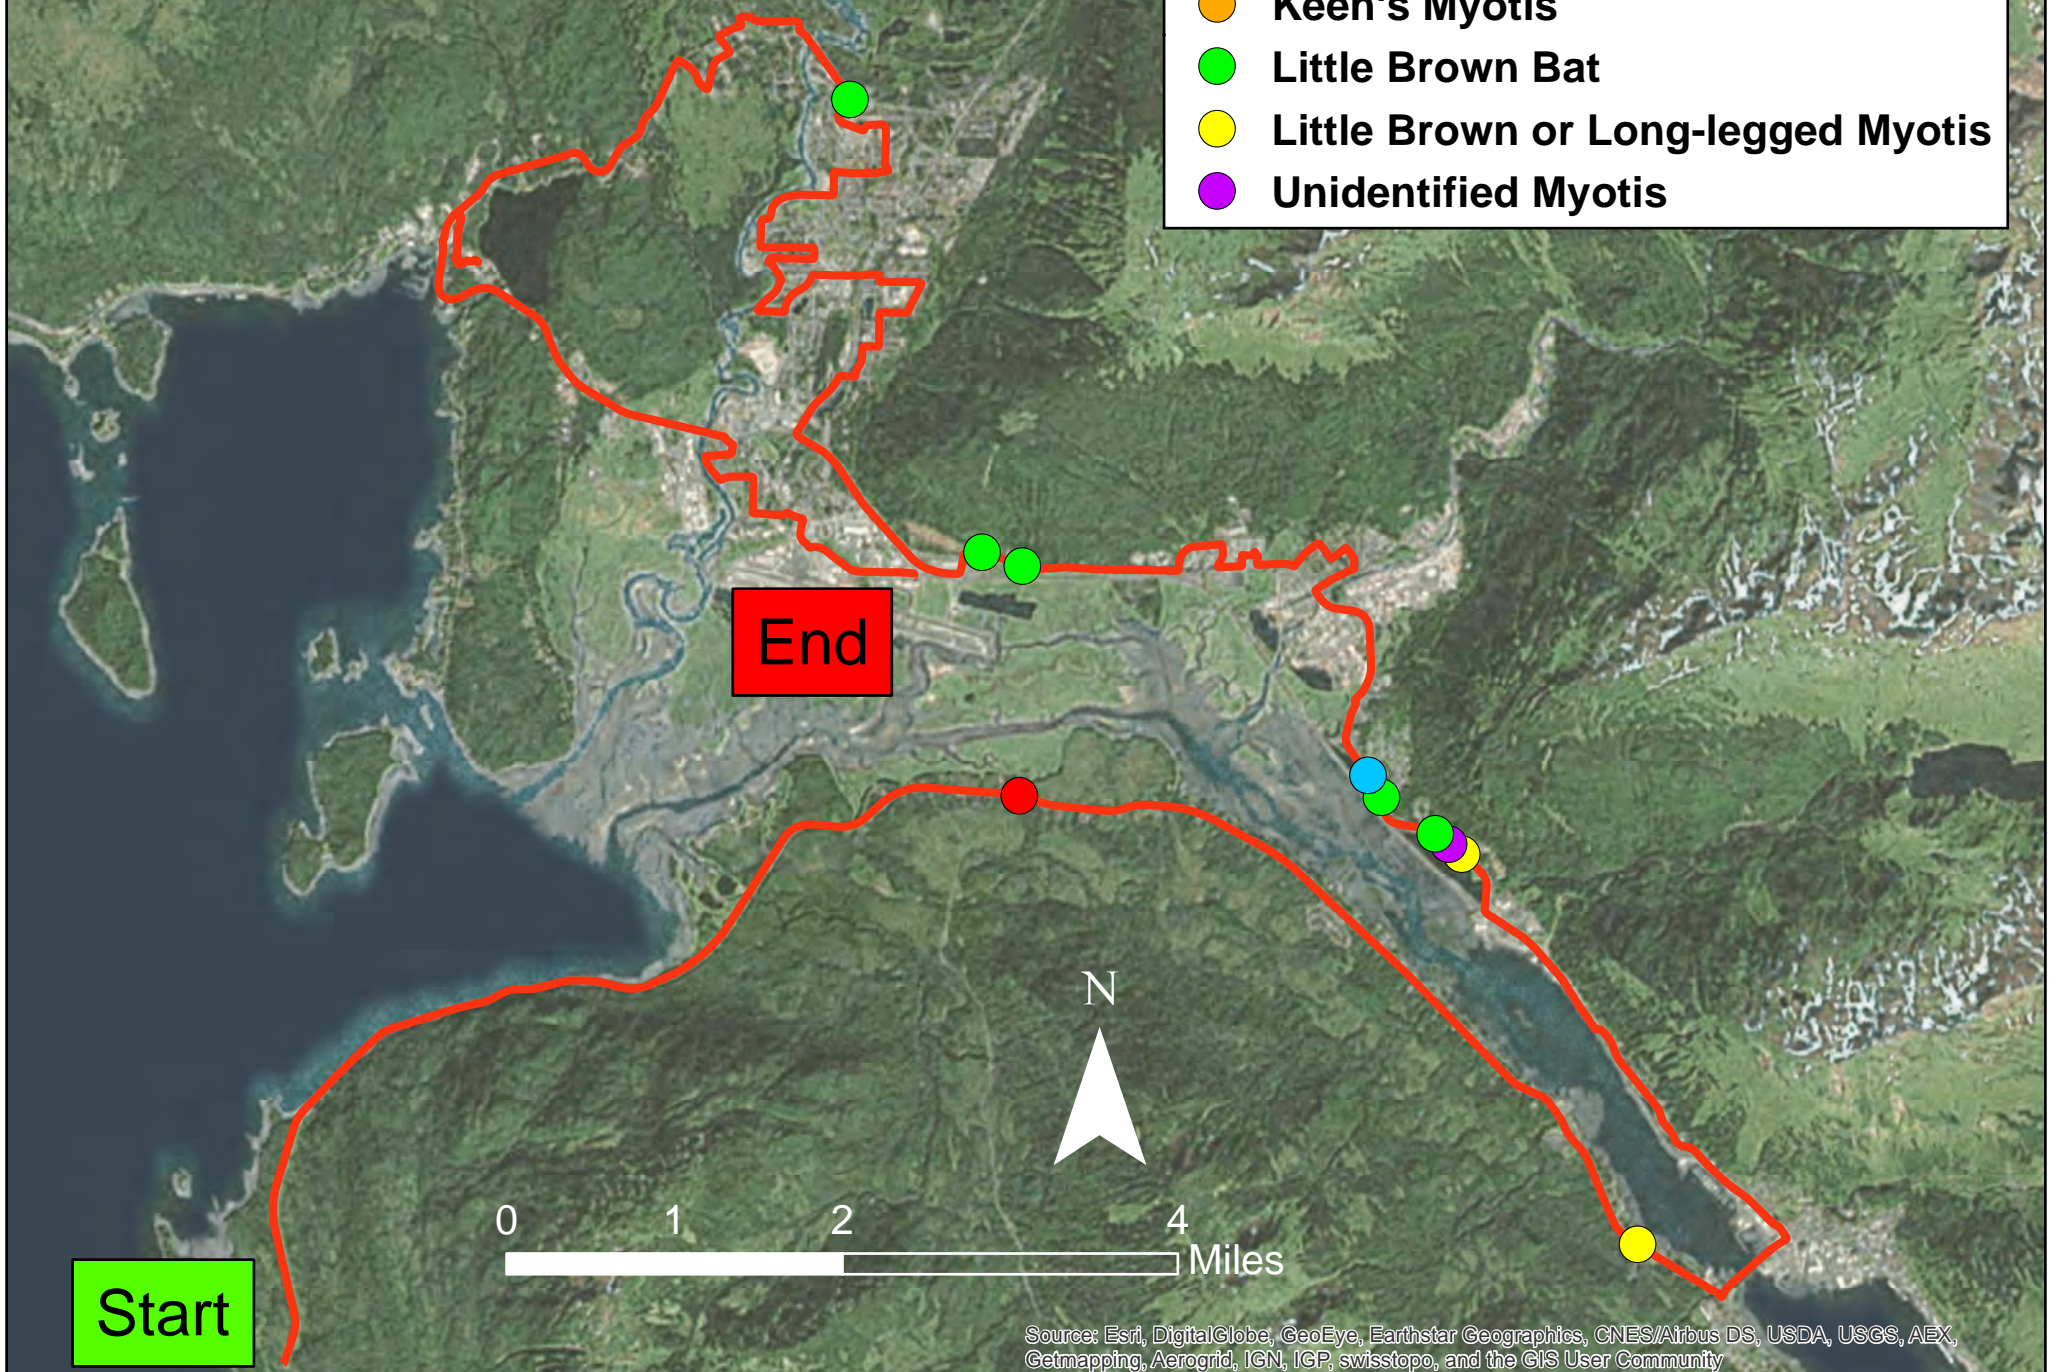

Juneau Driving Survey (Douglas Transect) May 15, 2014

- Silver-haired Bat
- California Myotis
- Keen's Myotis
- Little Brown Bat
- Little Brown or Long-legged Myotis
- Unidentified Myotis

Start

End

0 1 2 4 Miles

Source: Esri, DigitalGlobe, GeoEye, Earthstar Geographics, CNES/Airbus DS, USDA, USGS, AEX, Getmapping, Aerogrid, IGN, IGP, swisstopo, and the GIS User Community