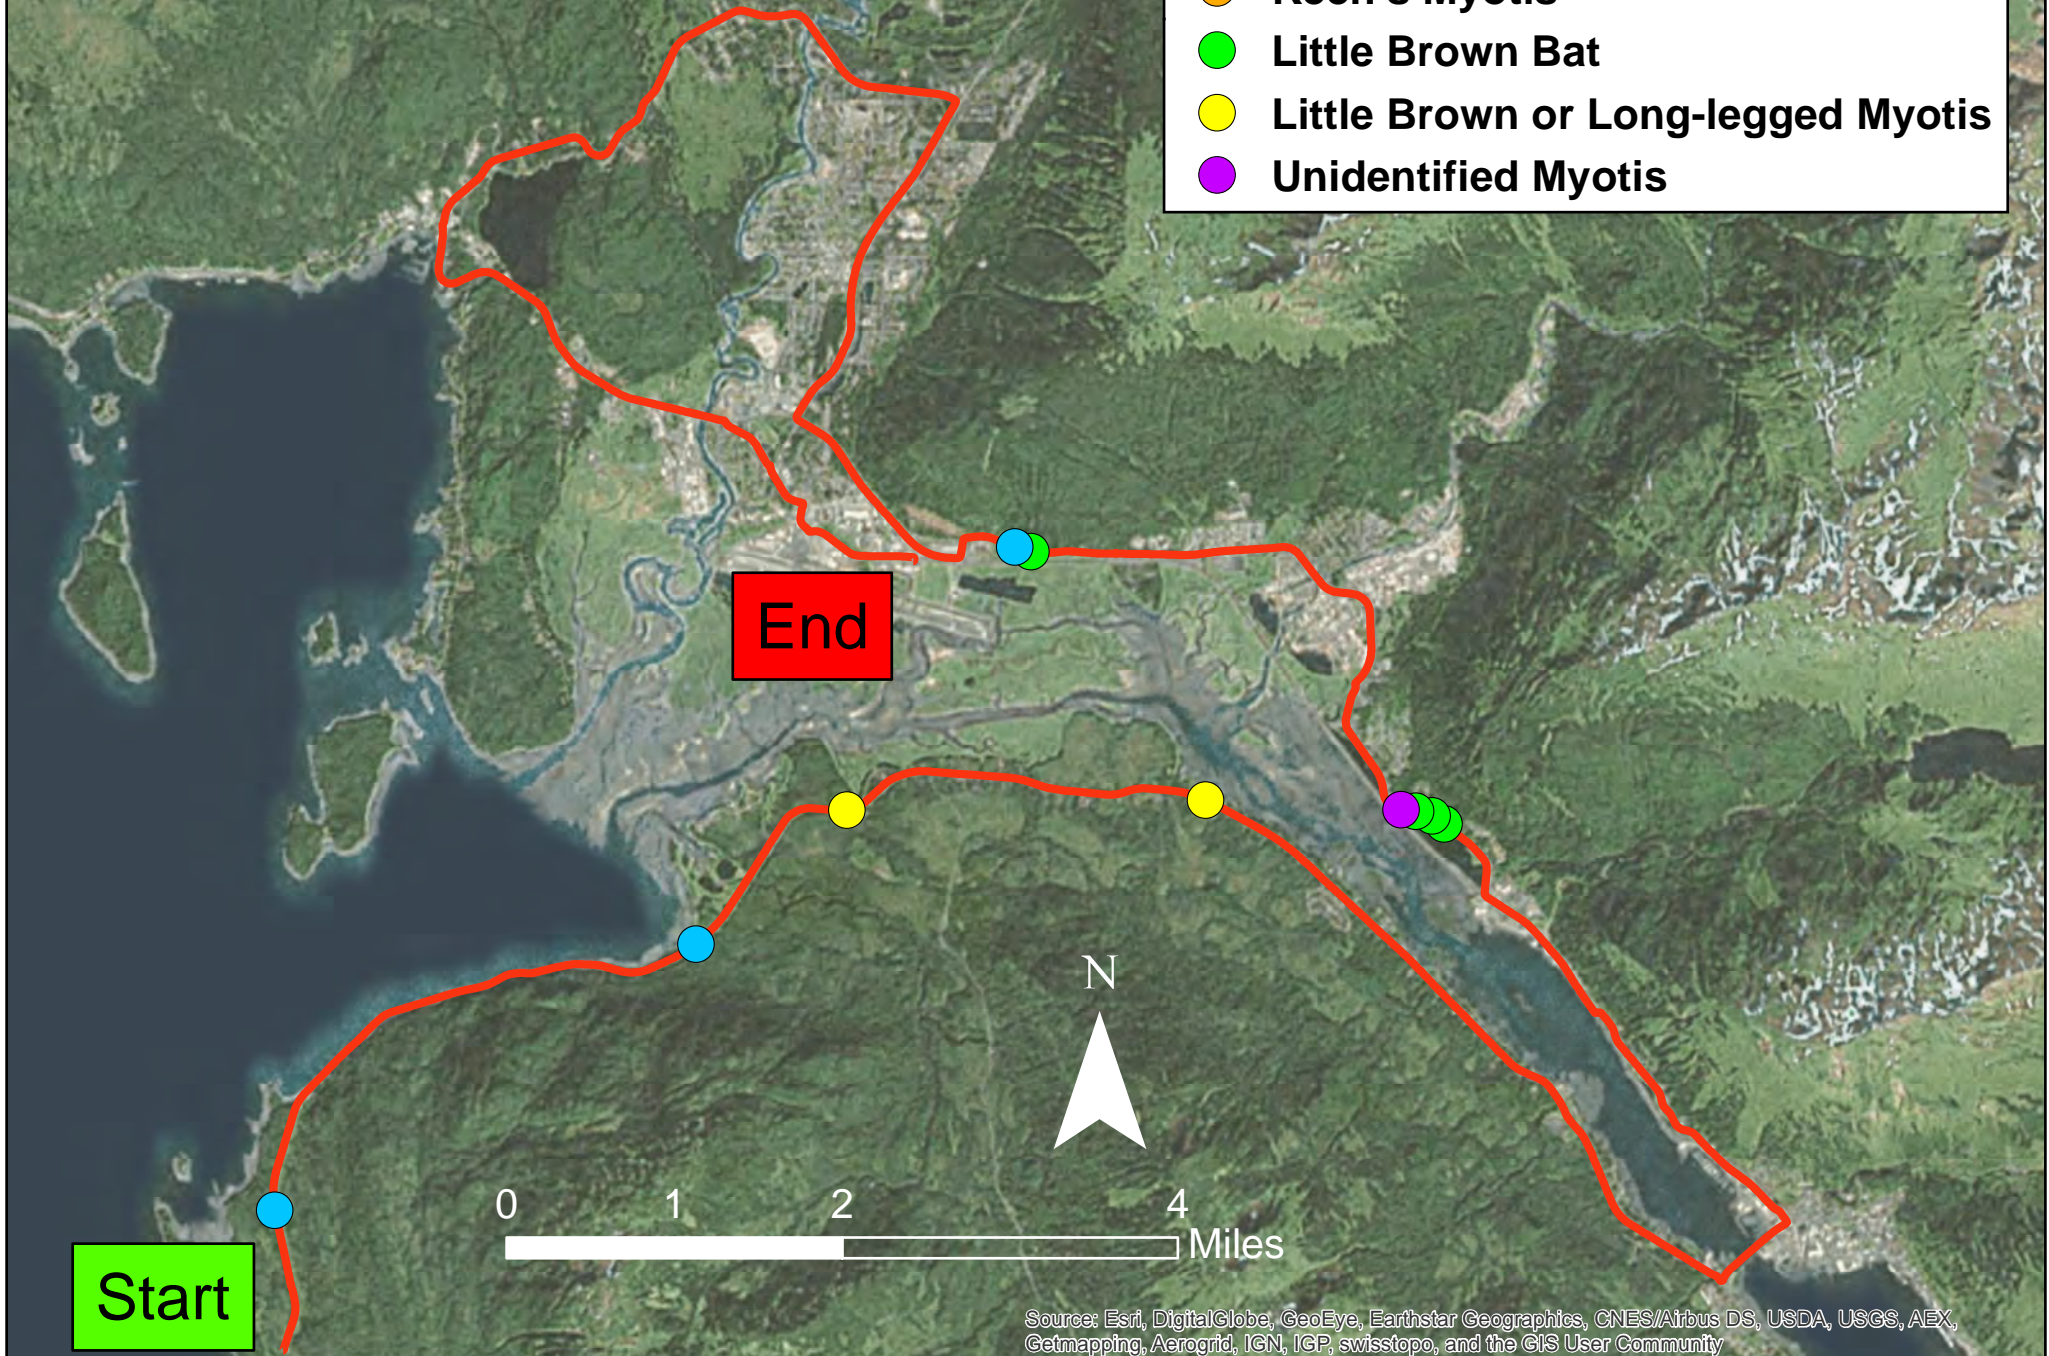

Juneau Driving Survey (Douglas Transect) April 30, 2014

- Silver-haired Bat
- California Myotis
- Keen's Myotis
- Little Brown Bat
- Little Brown or Long-legged Myotis
- Unidentified Myotis

Source: Esri, DigitalGlobe, GeoEye, Earthstar Geographics, CNES/Airbus DS, USDA, USGS, AEX, Getmapping, Aerogrid, IGN, IGP, swisstopo, and the GIS User Community