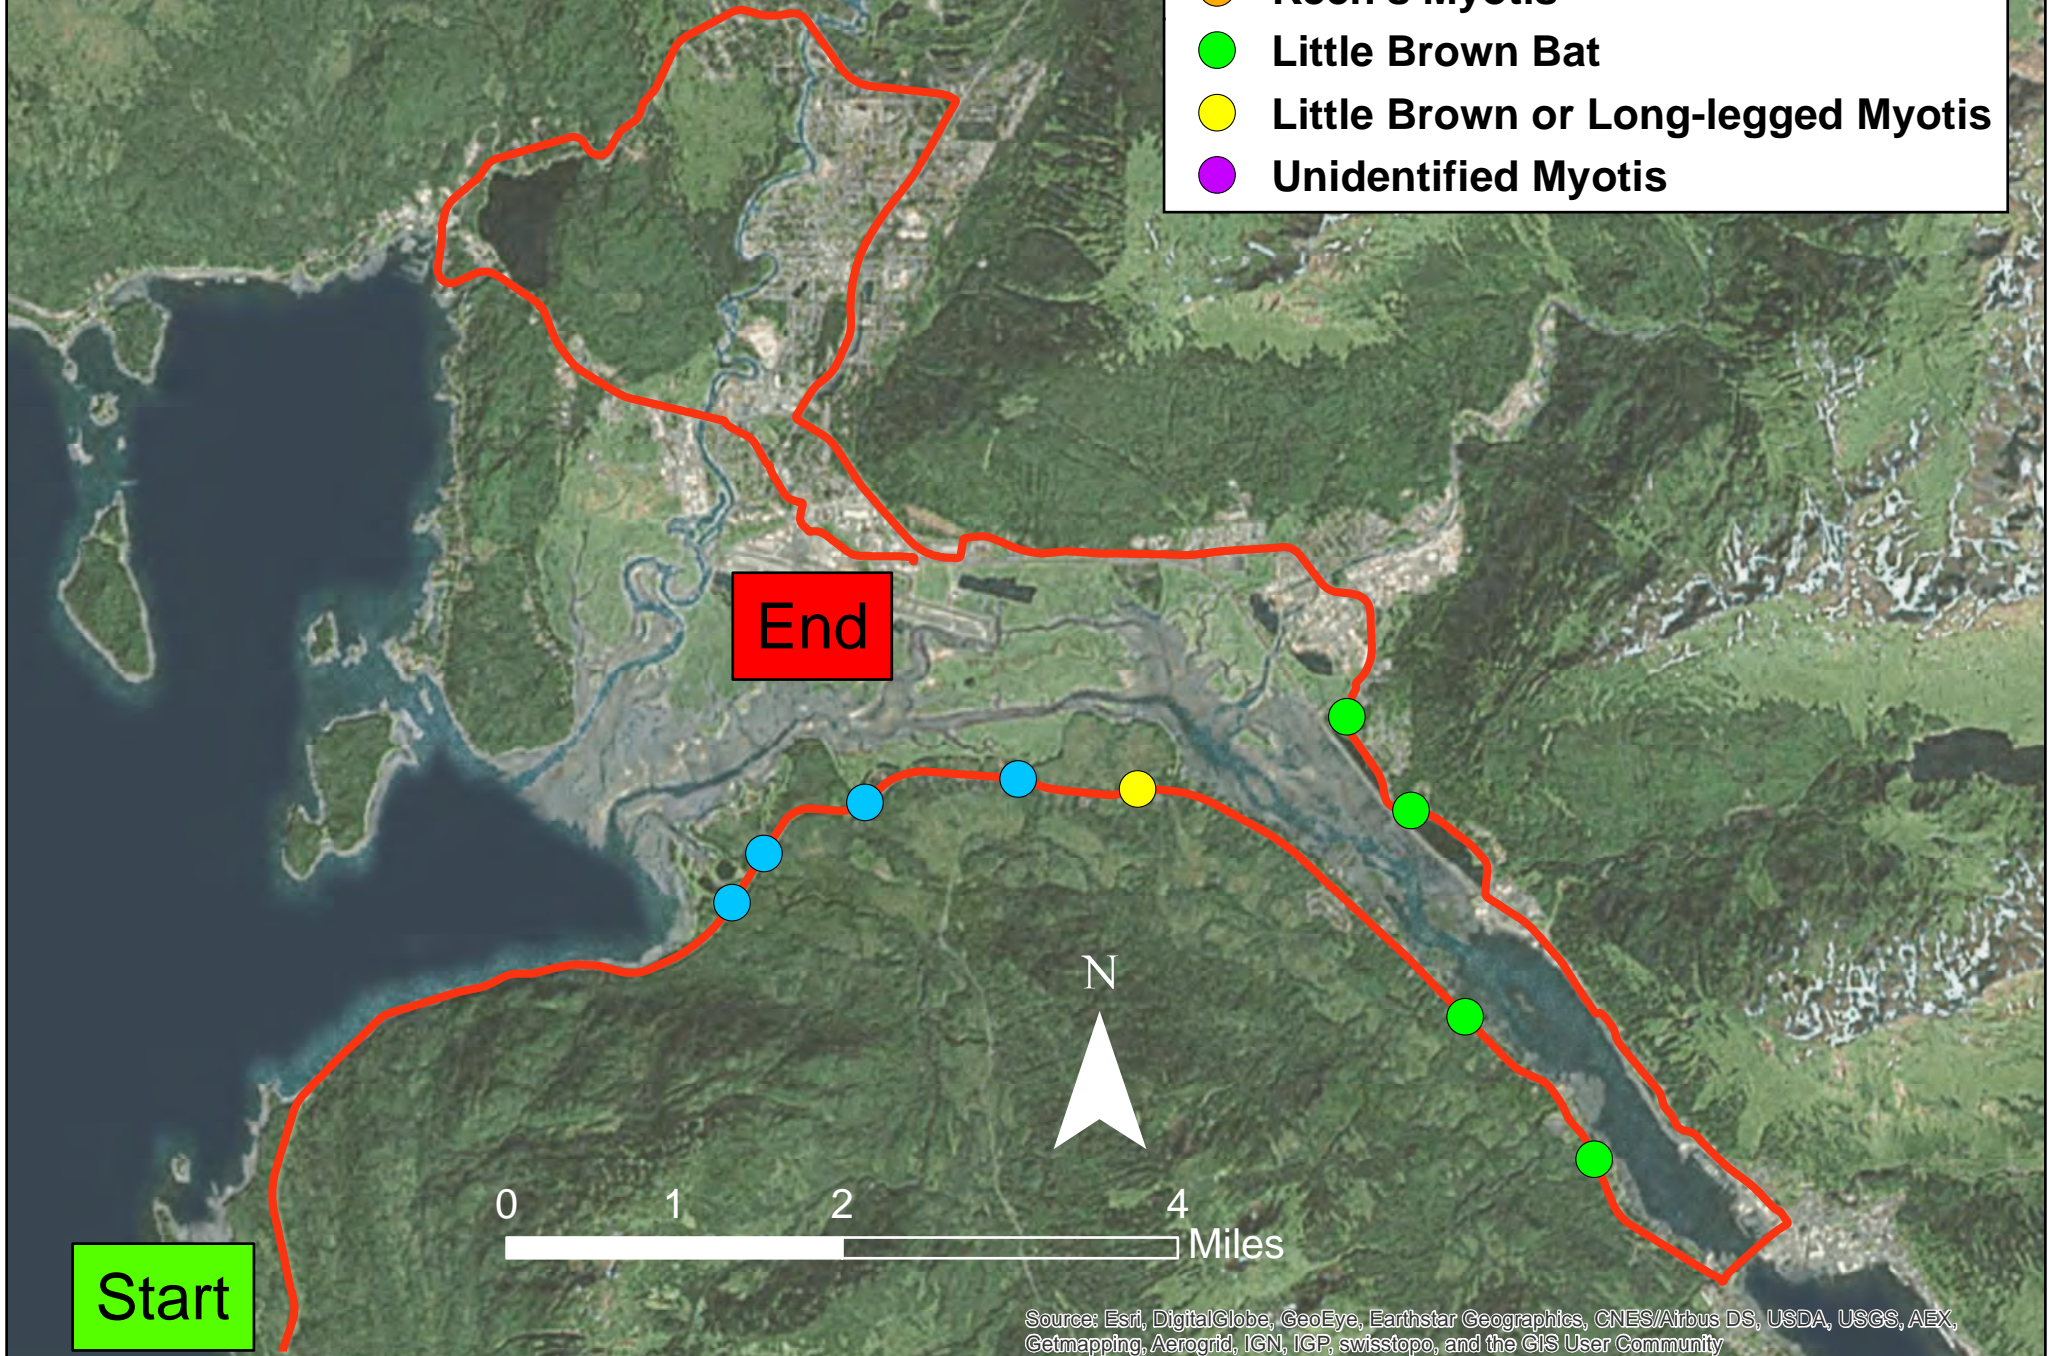

# Juneau Driving Survey (Douglas Transect) April 24, 2014

- Silver-haired Bat
- California Myotis
- Keen's Myotis
- Little Brown Bat
- Little Brown or Long-legged Myotis
- Unidentified Myotis

Source: Esri, DigitalGlobe, GeoEye, Earthstar Geographics, CNES/Airbus DS, USDA, USGS, AEX, Getmapping, Aerogrid, IGN, IGP, swisstopo, and the GIS User Community