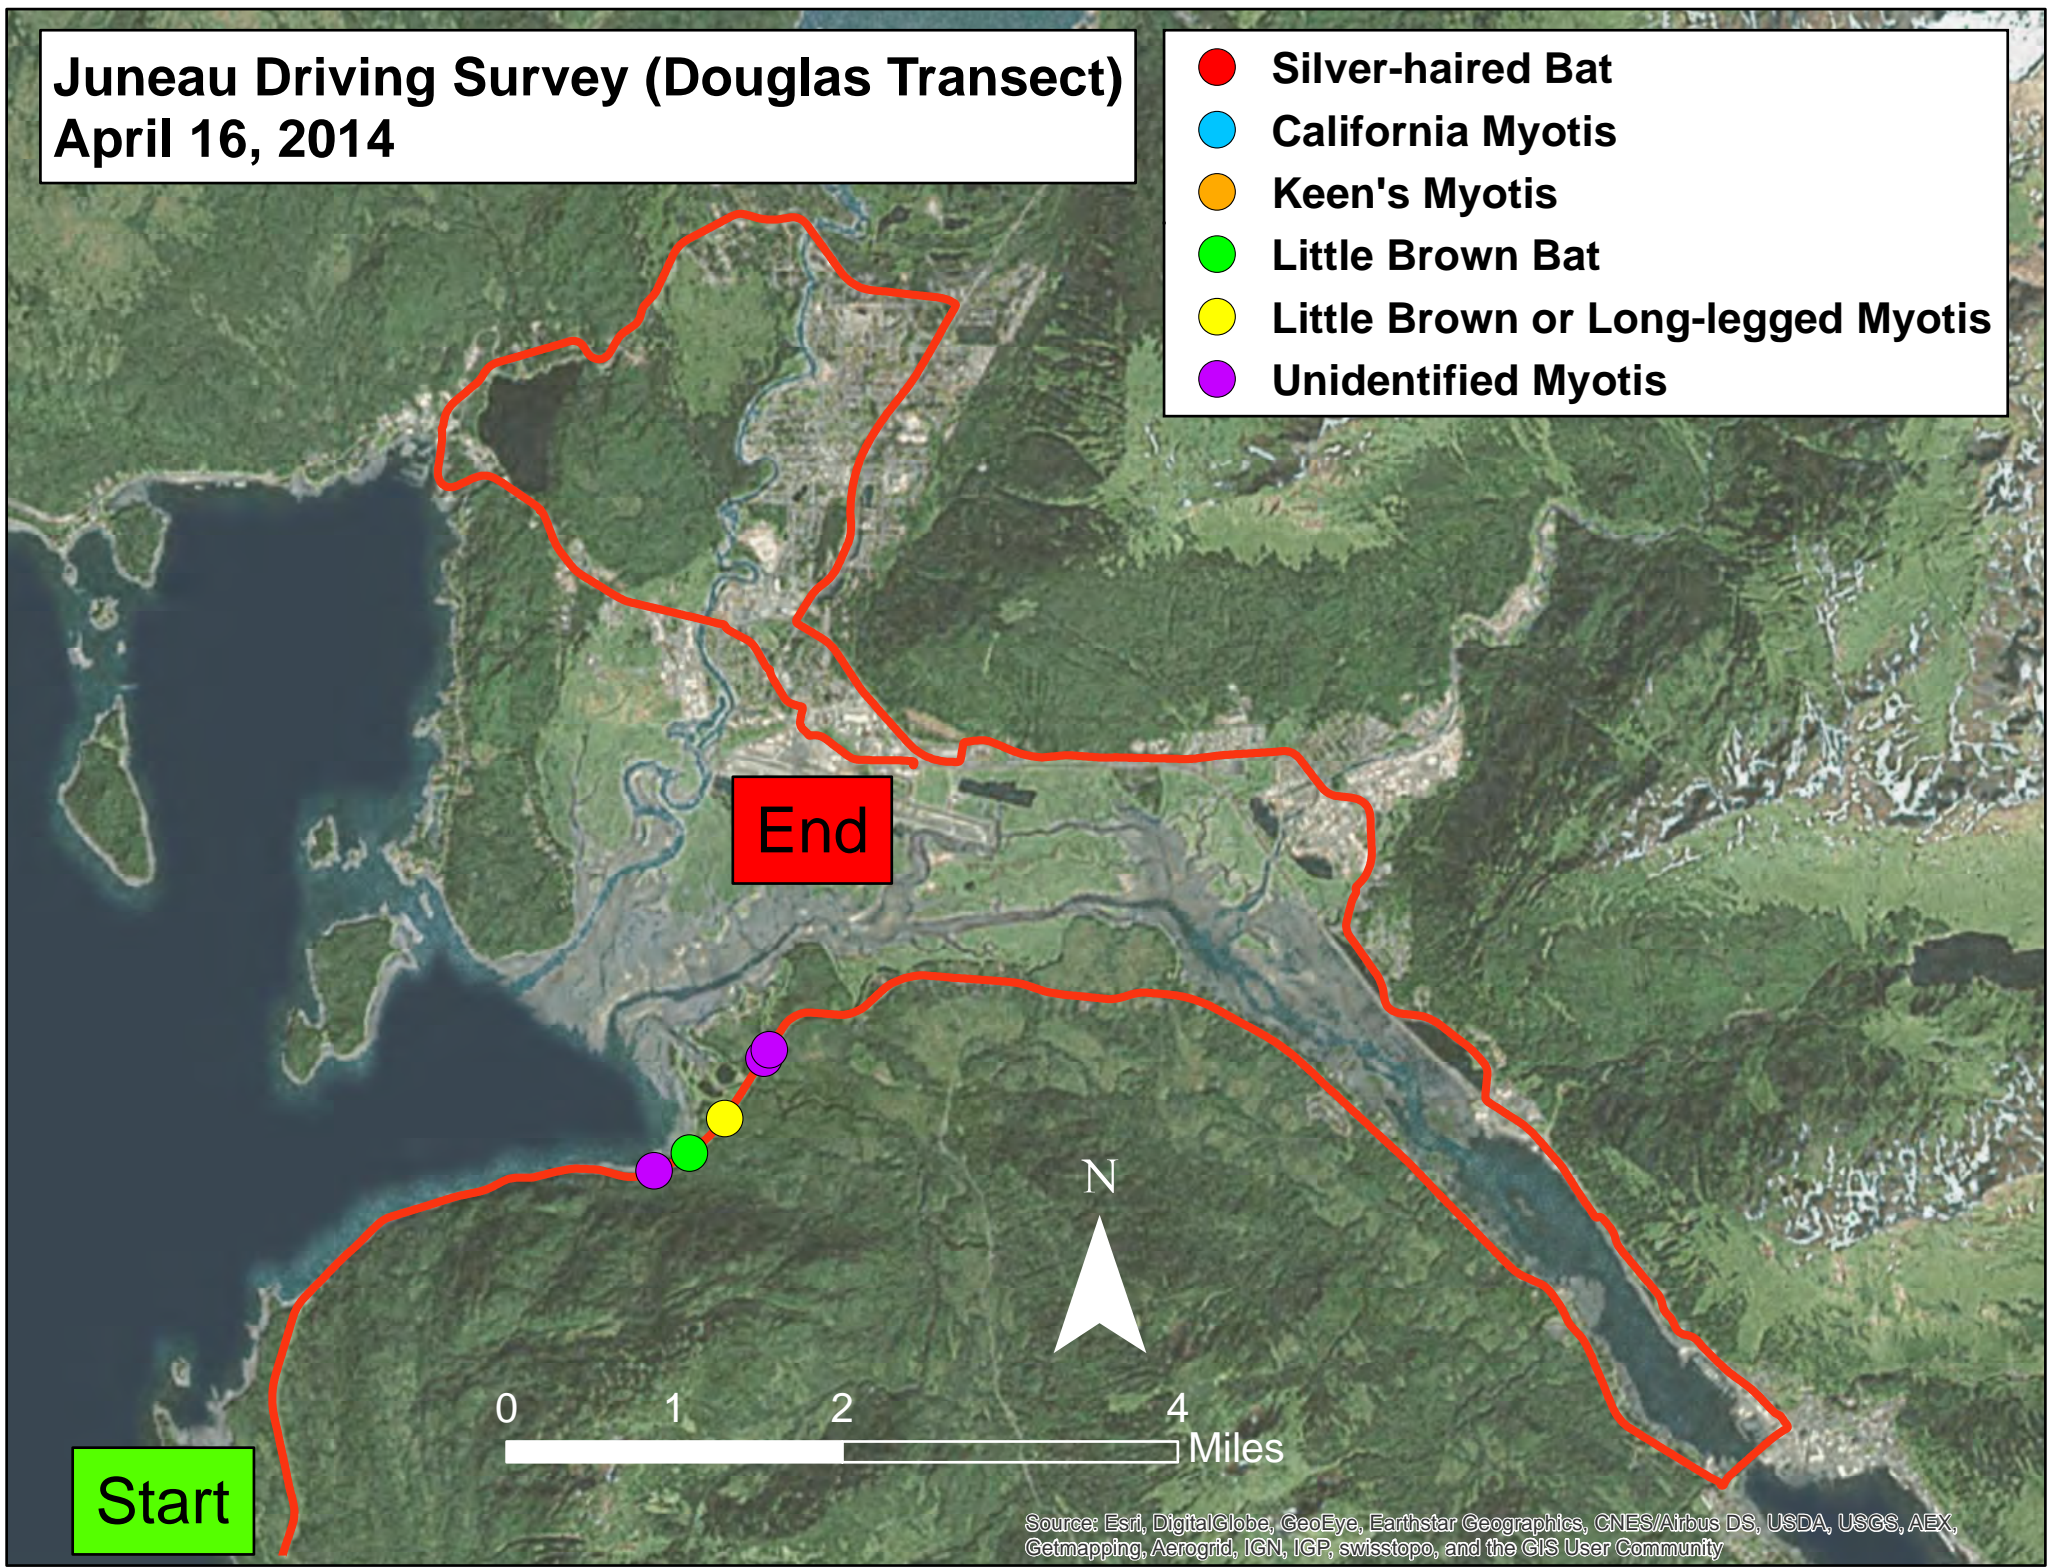

# Juneau Driving Survey (Douglas Transect) April 16, 2014

- Silver-haired Bat
- California Myotis
- Keen's Myotis
- Little Brown Bat
- Little Brown or Long-legged Myotis
- Unidentified Myotis

Source: Esri, DigitalGlobe, GeoEye, Earthstar Geographics, CNES/Airbus DS, USDA, USGS, AEX, Getmapping, Aerogrid, IGN, IGP, swisstopo, and the GIS User Community