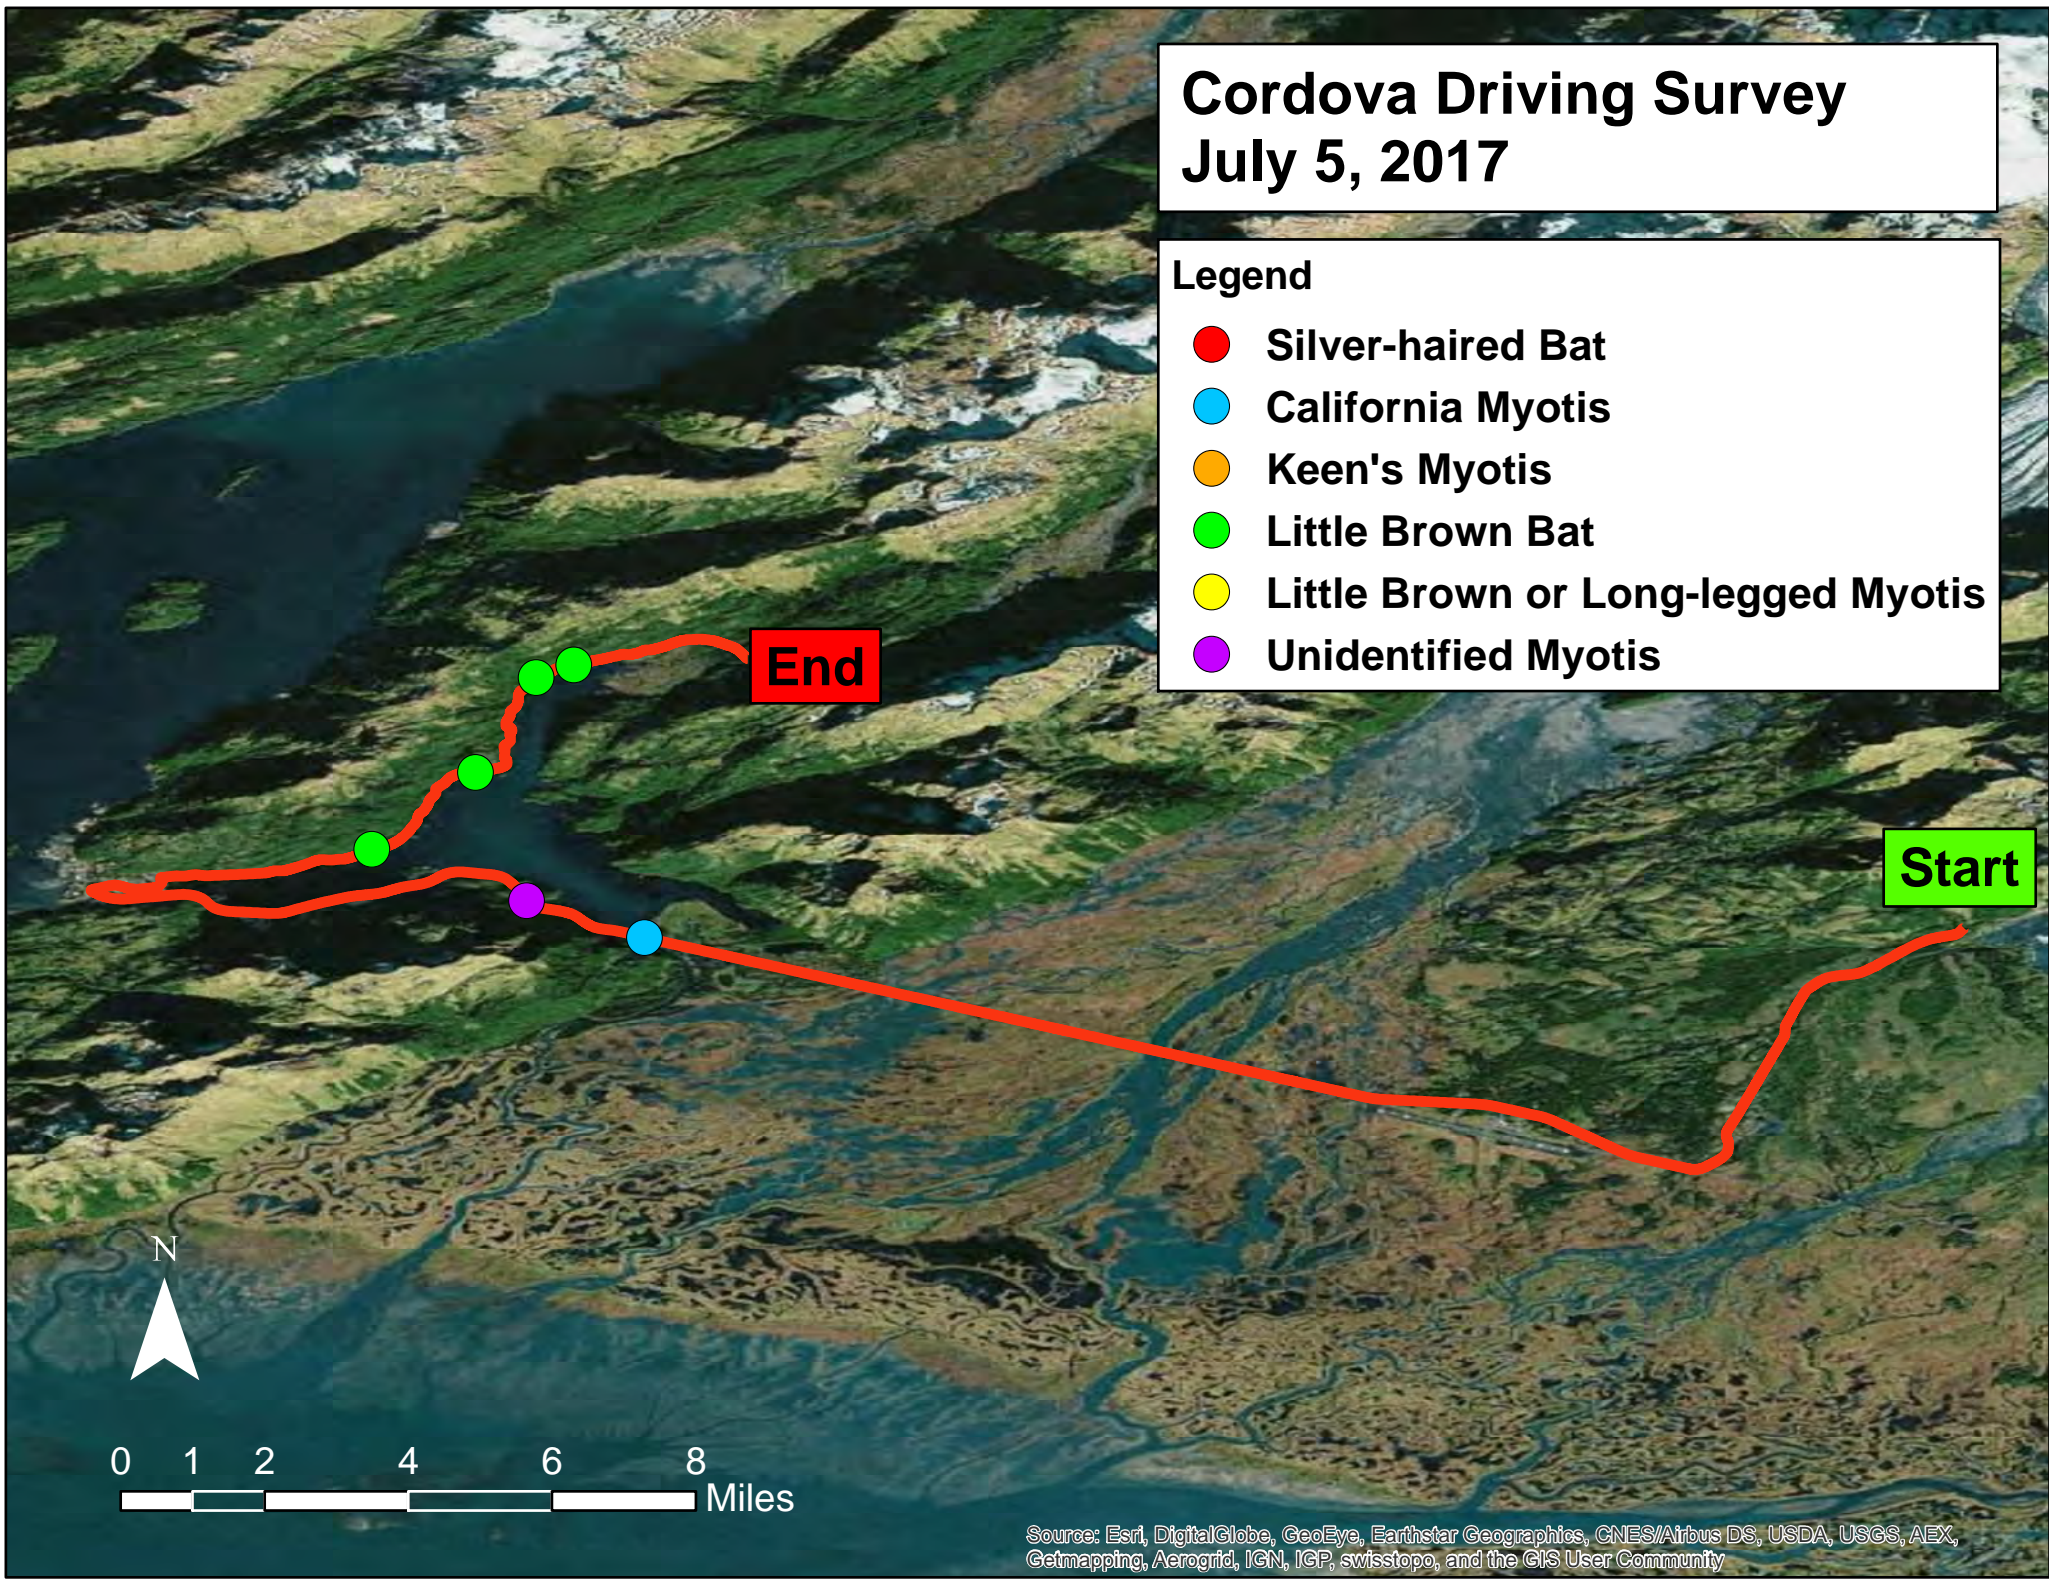

Cordova Driving Survey July 5, 2017

Legend

- Silver-haired Bat
- California Myotis
- Keen's Myotis
- Little Brown Bat
- Little Brown or Long-legged Myotis
- Unidentified Myotis

End

Start

0 1 2 4 6 8 Miles

Source: Esri, DigitalGlobe, GeoEye, Earthstar Geographics, CNES/Airbus DS, USDA, USGS, AEX, Getmapping, Aerogrid, IGN, IGP, swisstopo, and the GIS User Community