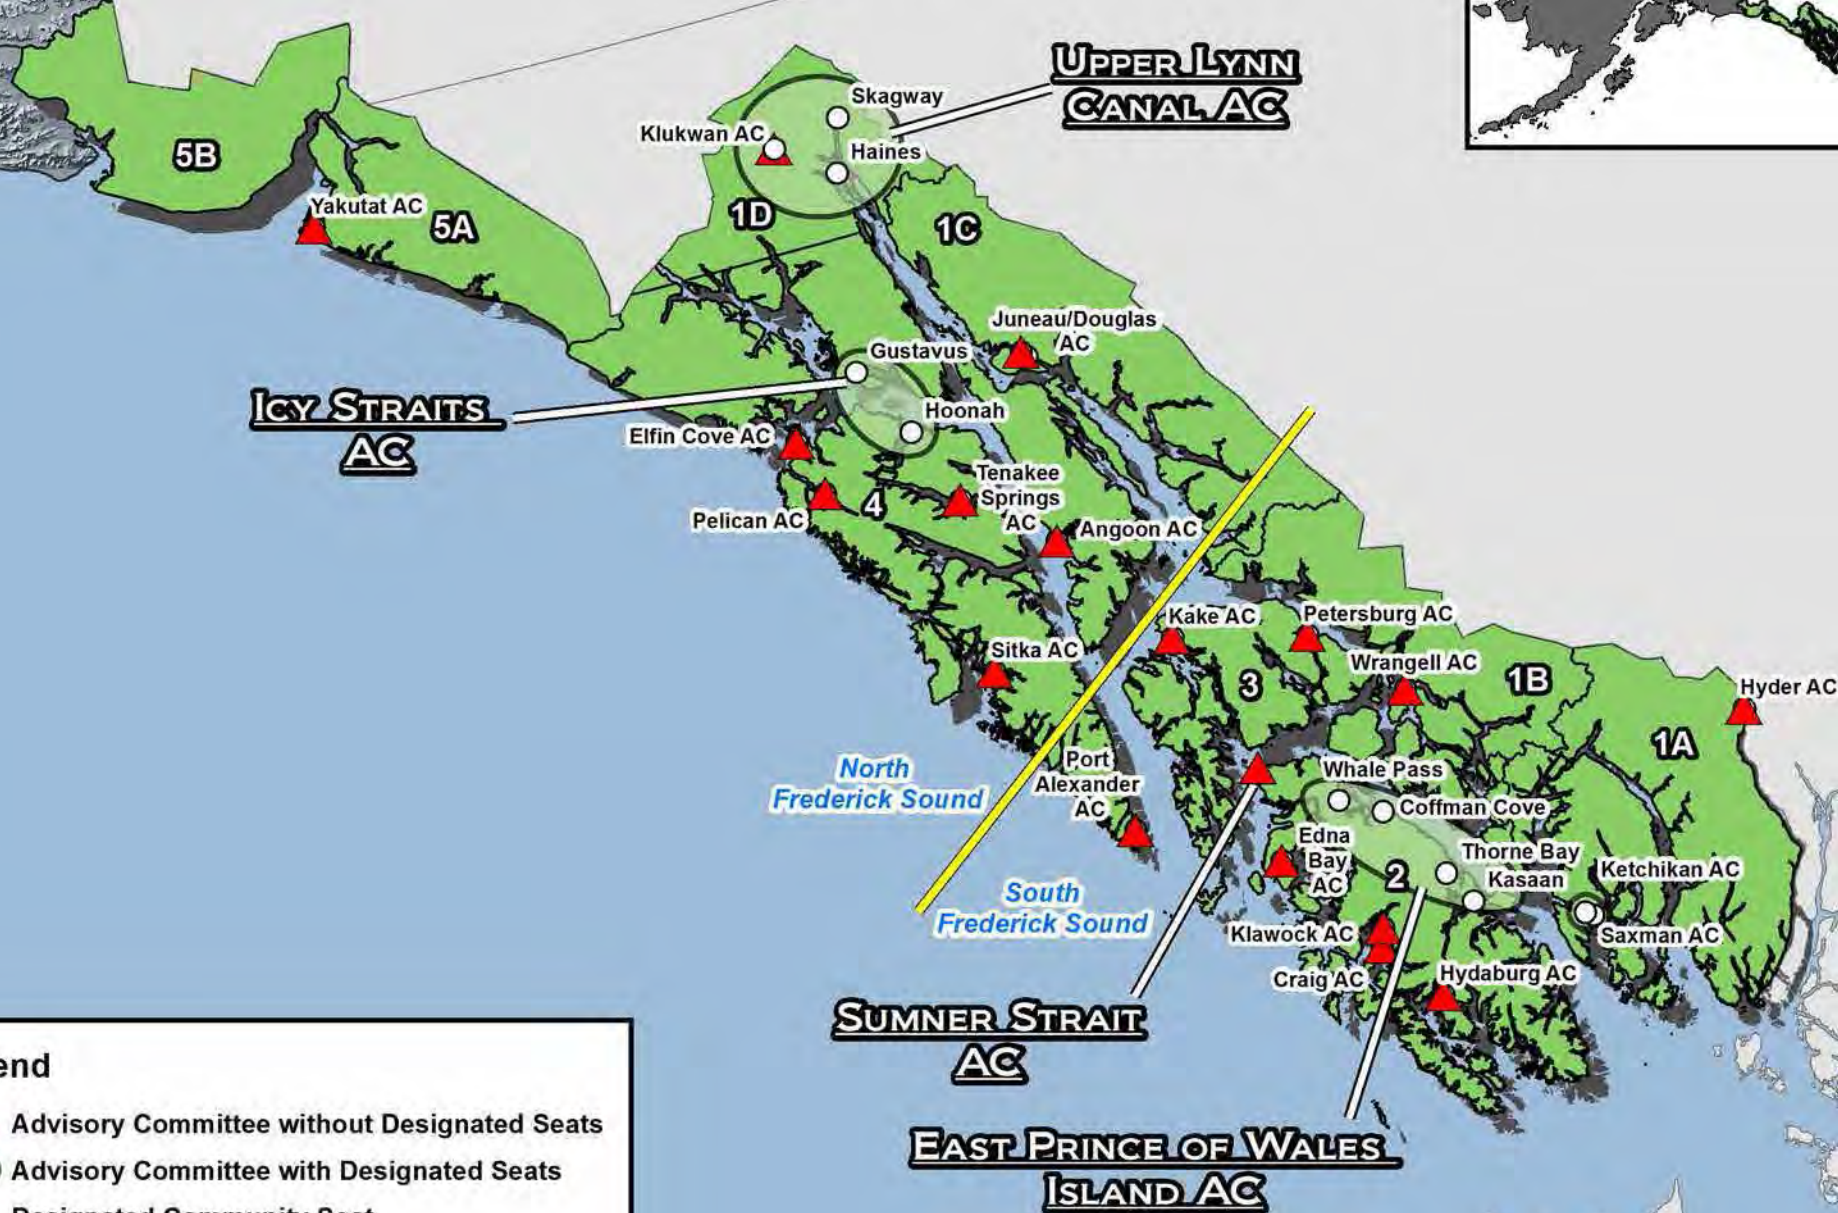

SOUTHEAST REGION ADVISORY COMMITTEES

Legend

- Advisory Committee without Designated Seats
- Advisory Committee with Designated Seats
- Designated Community Seat
- Game Management Units