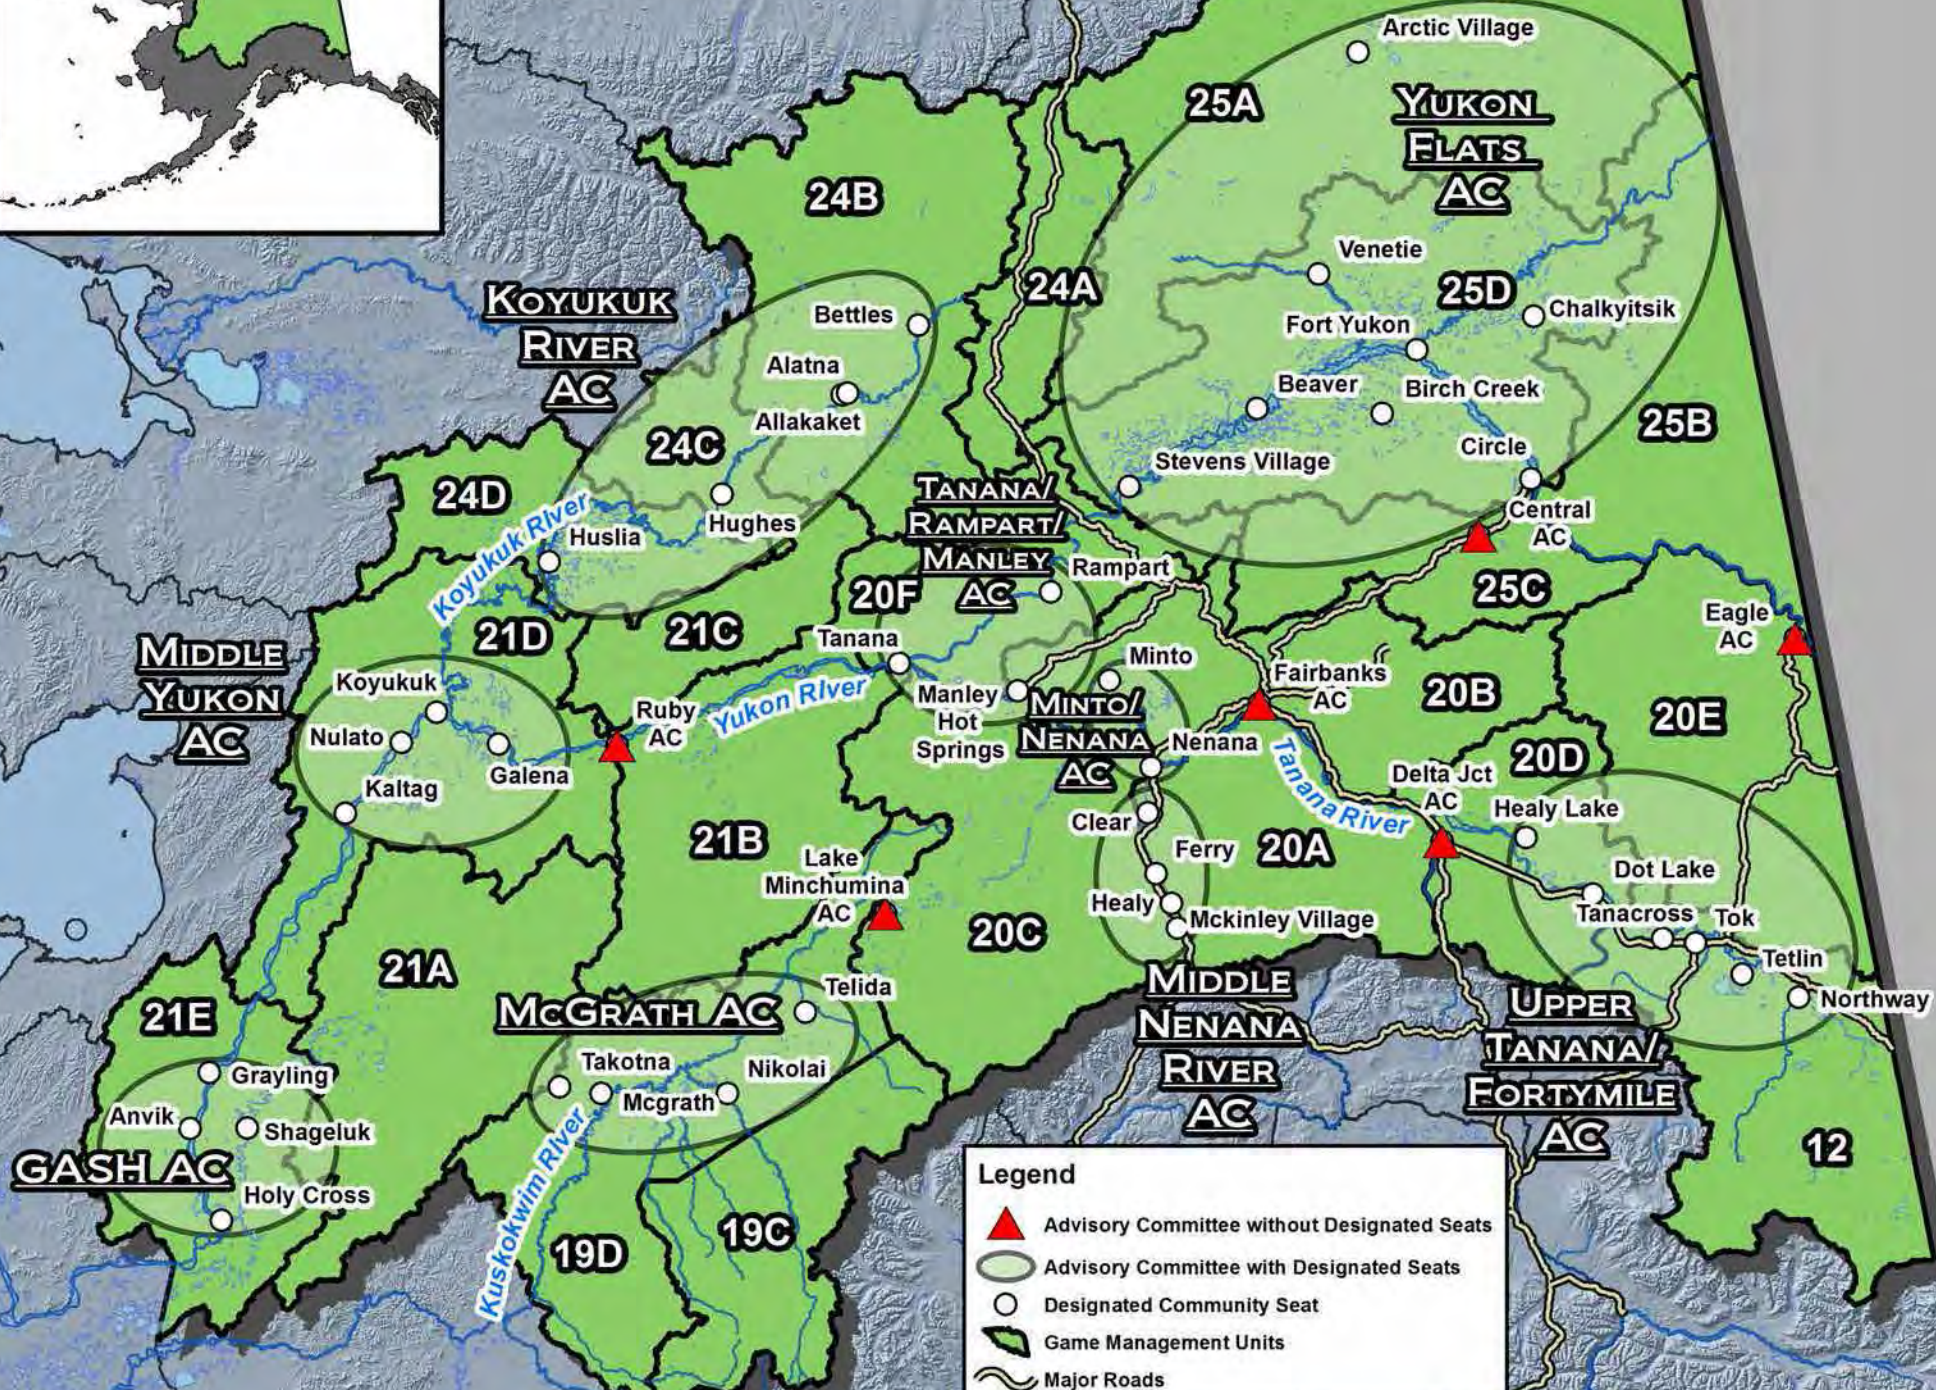

ARCTIC REGION ADVISORY COMMITTEES

Regional Maps

INTERIOR REGION ADVISORY COMMITTEES

SOUTHCENTRAL REGION ADVISORY COMMITTEES

Legend

- ▲ Advisory Committee without Designated Seats
- Advisory Committee with Designated Seats
- Designated Community Seat
- Community
- Game Management Units
- Major Roads

SOUTHEAST REGION ADVISORY COMMITTEES

Legend

-  Advisory Committee without Designated Seats
-  Advisory Committee with Designated Seats
-  Designated Community Seat
-  Game Management Units

SOUTHWEST REGION ADVISORY COMMITTEES

King Cove AC

Sand Point AC

Shumagin Islands

10

**UNALASKA/
DUTCH HARBOR
AC**

10

Near Islands
Pribilof Islands
Andreasof Islands
Fox Islands
Unalaska
Akutan
Dutch Harbor

WESTERN REGION ADVISORY COMMITTEES

**COASTAL
LOWER YUKON
AC**

**MID-LOWER
YUKON
AC**

**CENTRAL KUSKOKWIM
AC**

**BETHEL
AC**

**LOWER KUSKOKWIM
AC**

**CENTRAL BERING SEA
AC**

**STONY-HOLITNA
AC**

Legend