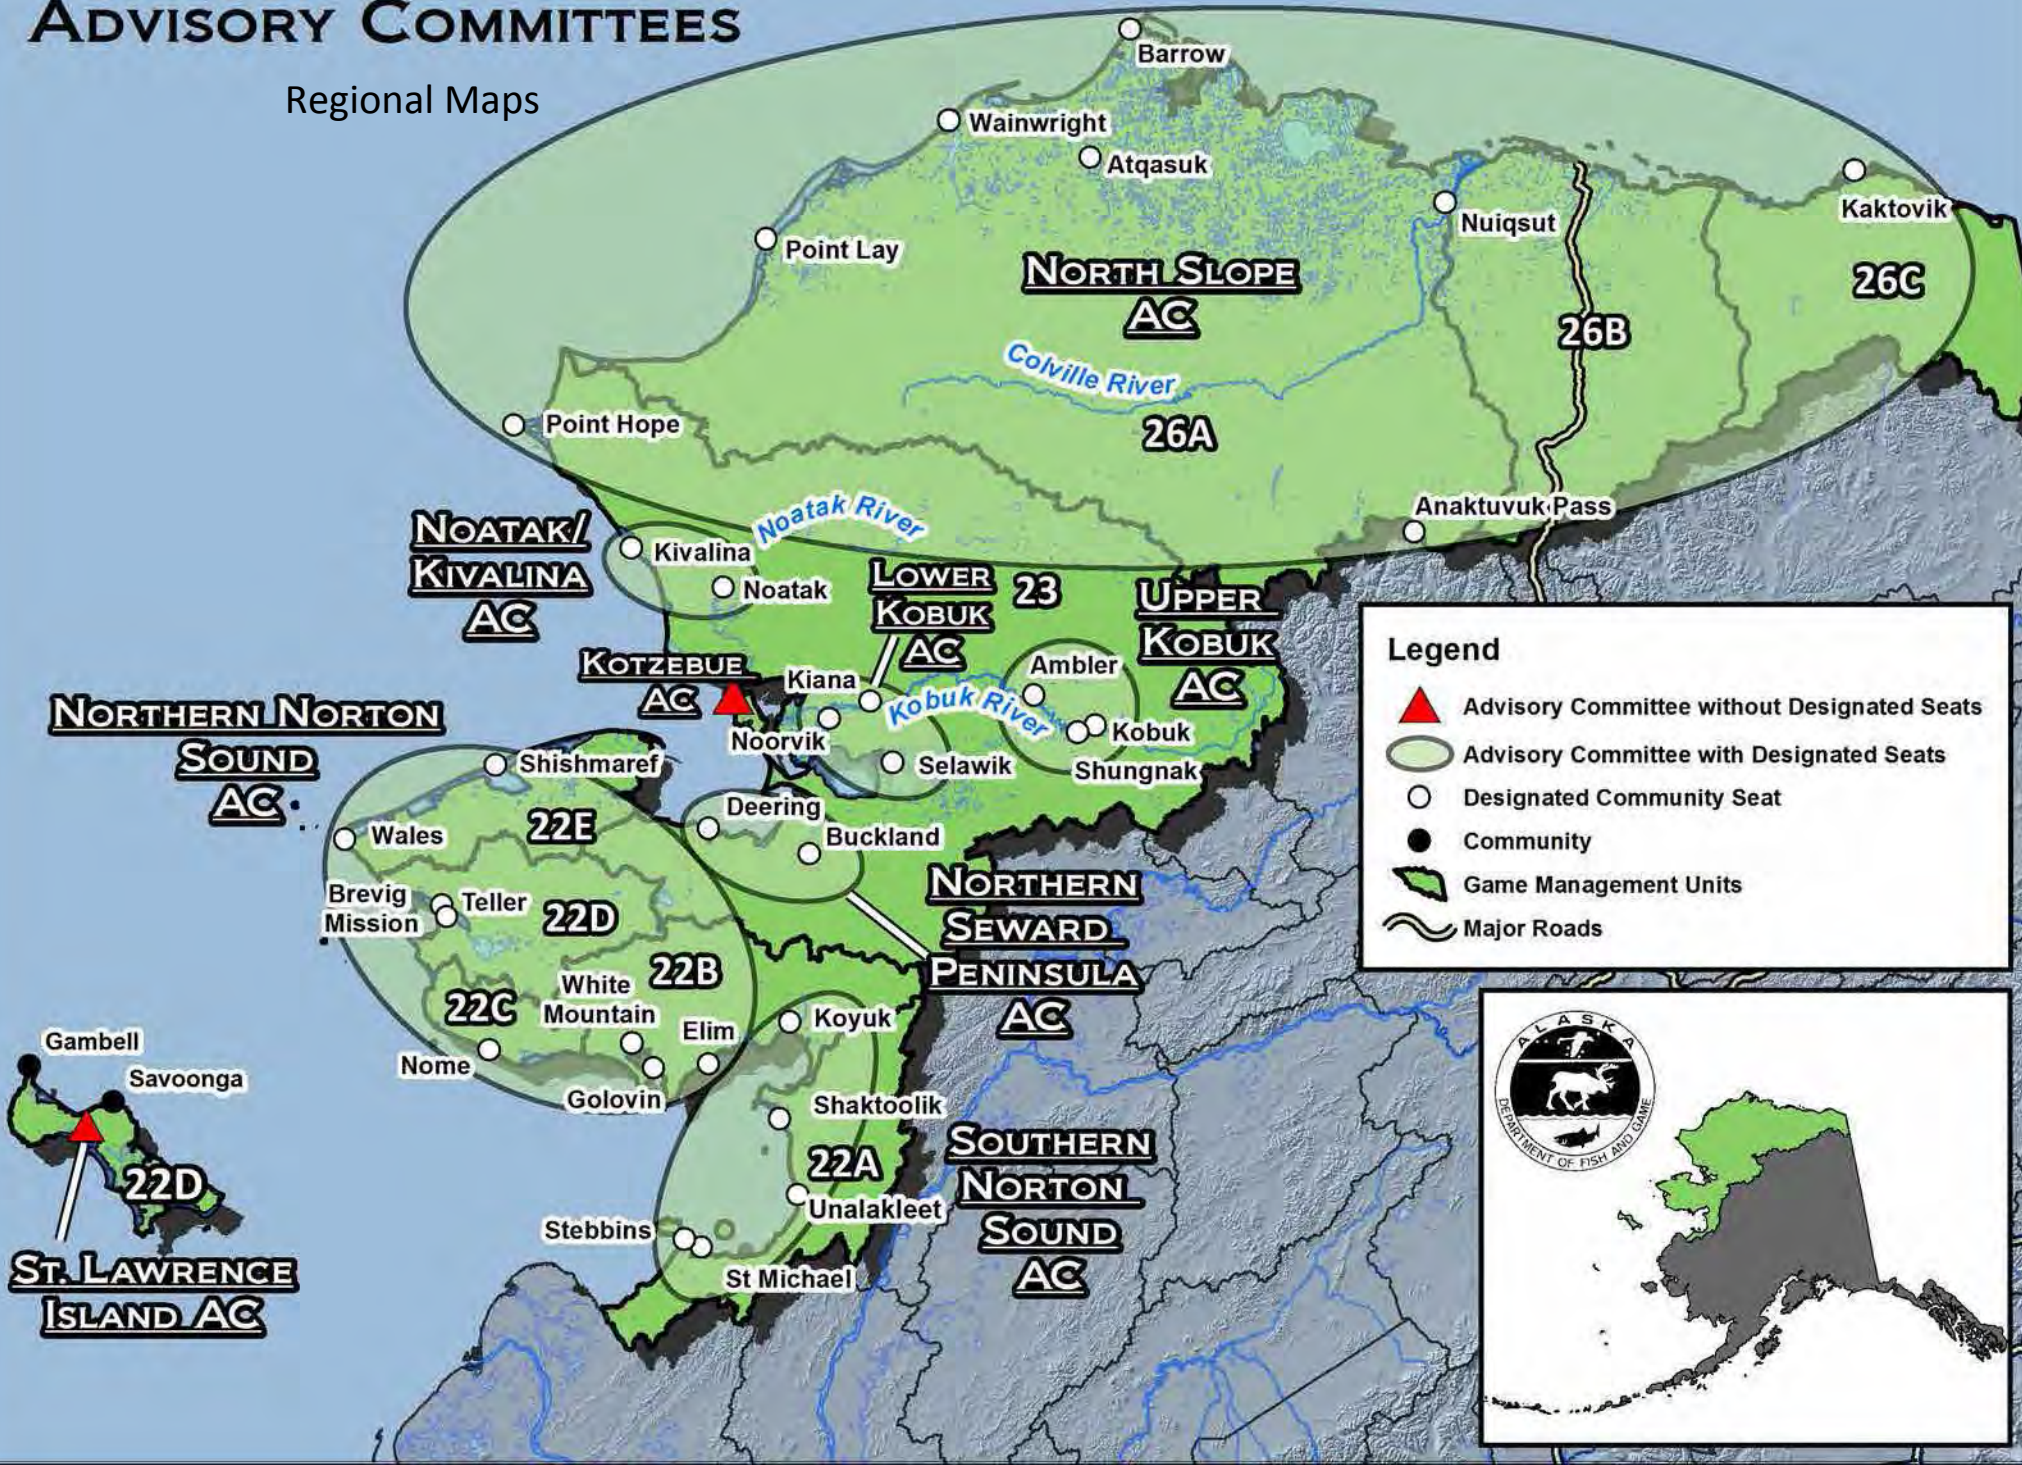

ARCTIC REGION ADVISORY COMMITTEES

Regional Maps

INTERIOR REGION ADVISORY COMMITTEES

SOUTHCENTRAL REGION ADVISORY COMMITTEES

Legend

- ▲ Advisory Committee without Designated Seats
- Advisory Committee with Designated Seats
- Designated Community Seat
- Community
- Game Management Units
- Major Roads

SOUTHEAST REGION ADVISORY COMMITTEES

Legend

-  Advisory Committee without Designated Seats
-  Advisory Committee with Designated Seats
-  Designated Community Seat
-  Game Management Units

SOUTHWEST REGION ADVISORY COMMITTEES

Legend

- Advisory Committee without Designated Seats
- Advisory Committee with Designated Seats
- Designated Community Seat
- Community
- Game Management Units
- Major Roads

NUSHAGAK AC

**LAKE
ILIAMNA
AC**

King Cove AC

Sand Point AC

Shumagin Islands

10

**UNALASKA/
DUTCH HARBOR
AC**

10

Near Islands
Pribilof Islands
Andreasof Islands
Fox Islands
Unalaska
Akutan
Dutch Harbor

WESTERN REGION ADVISORY COMMITTEES