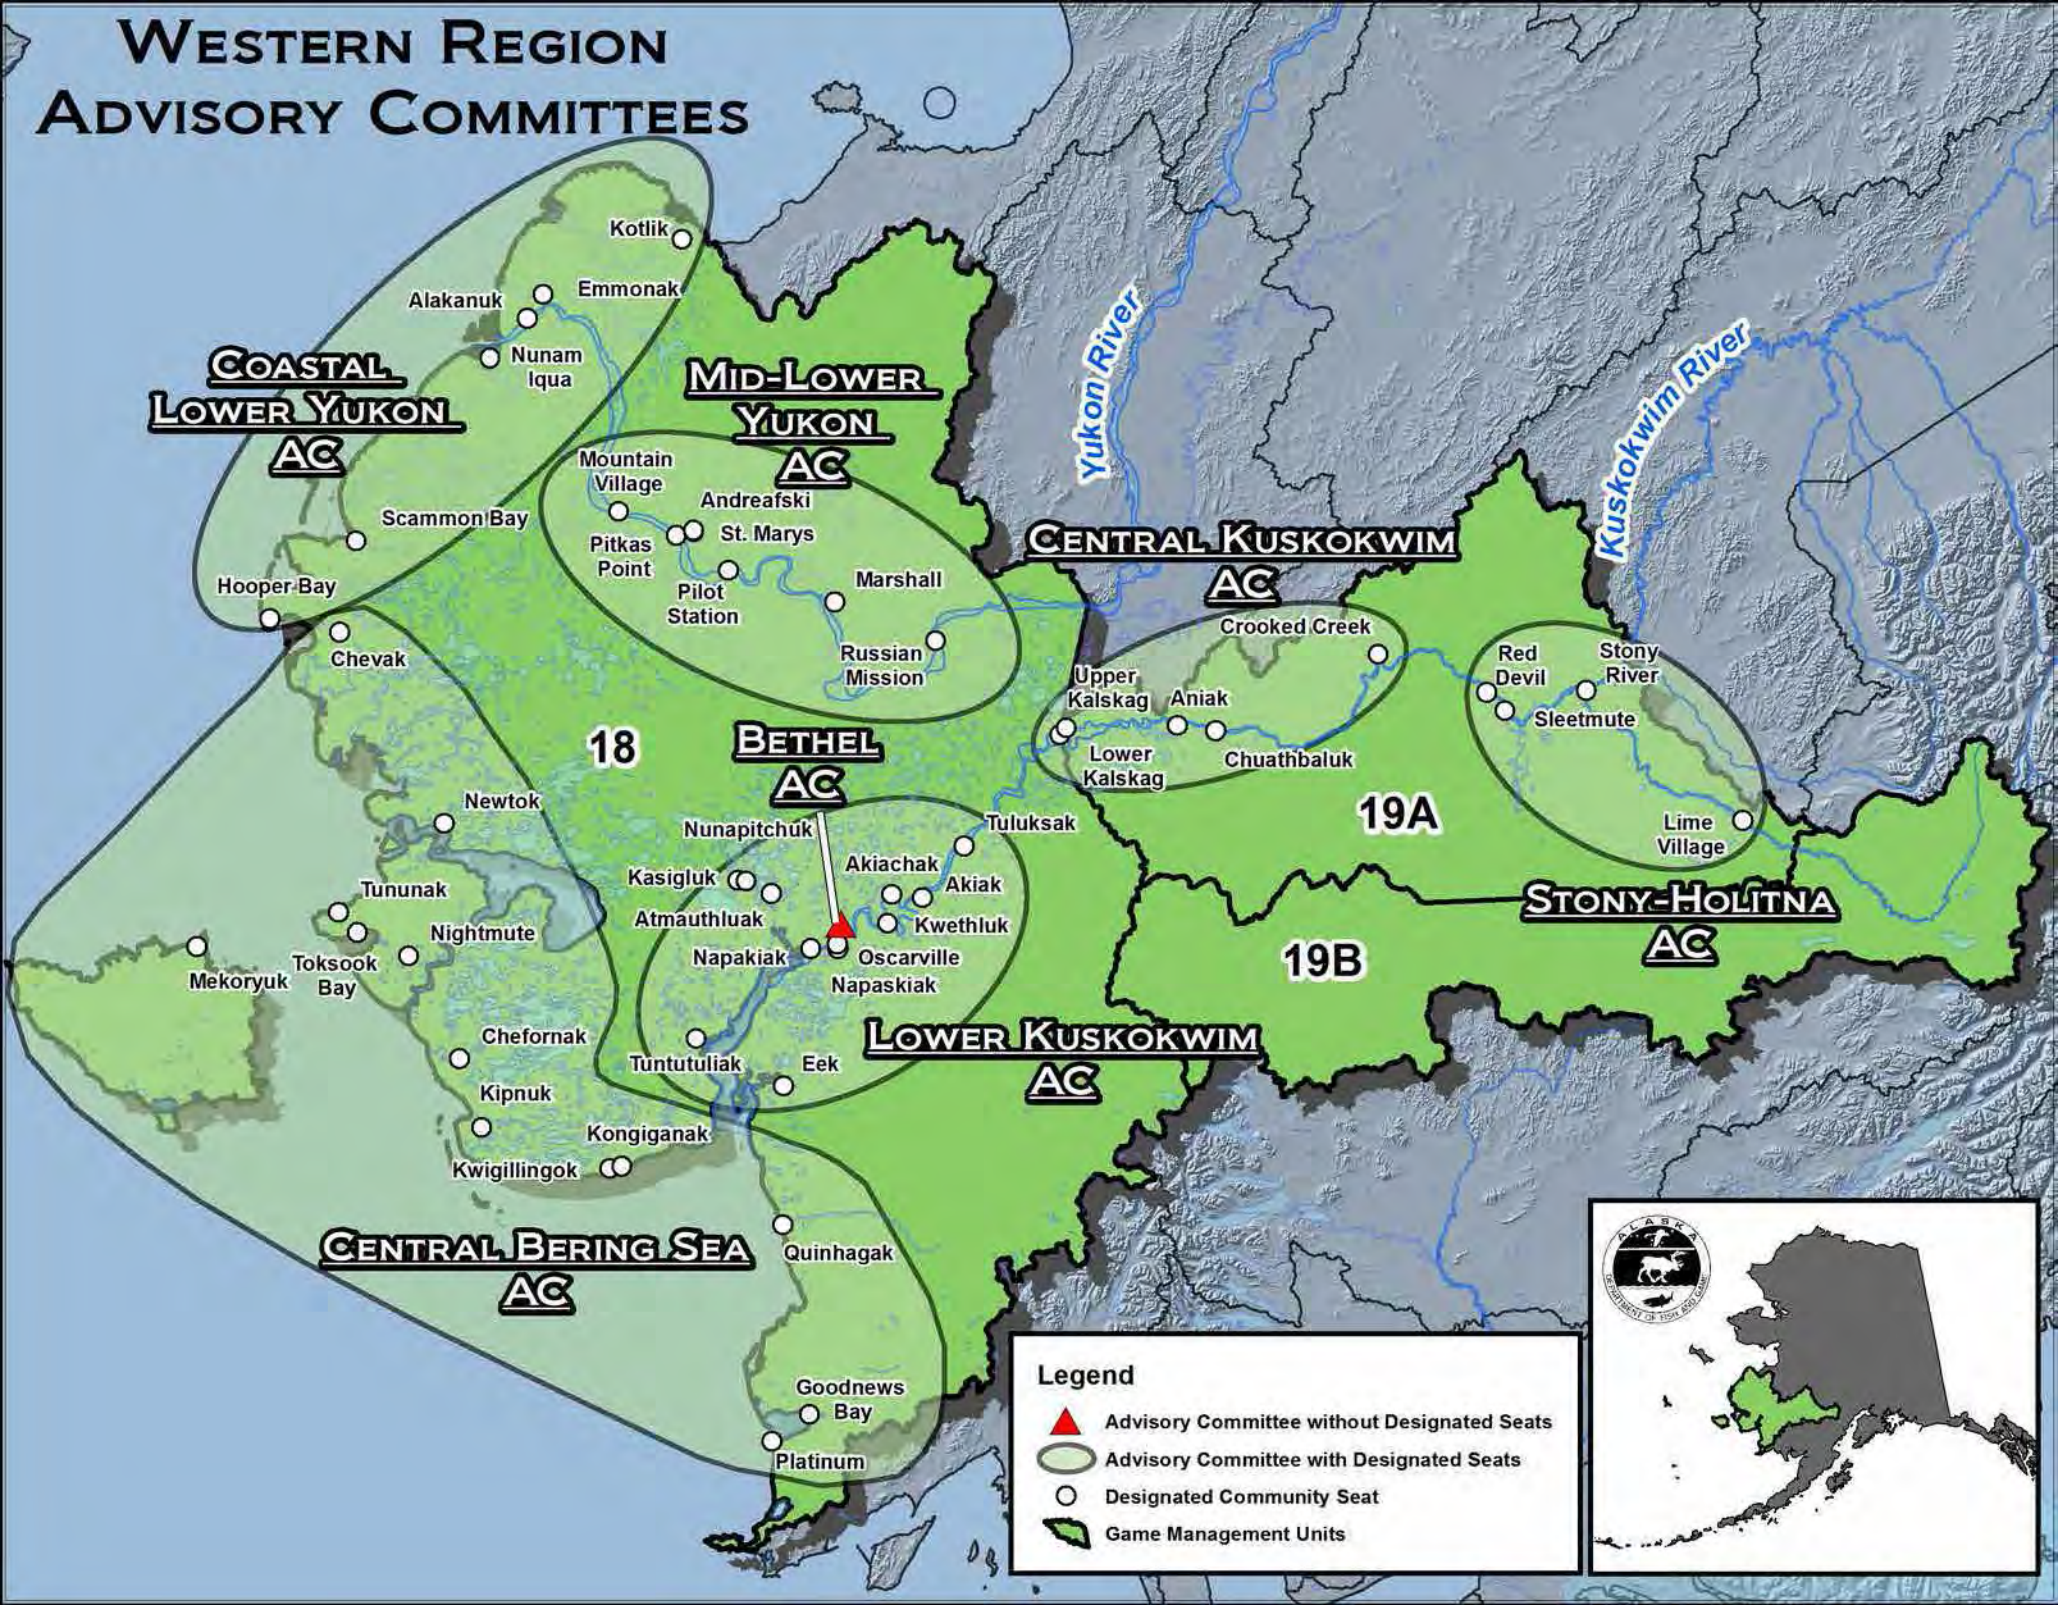

ARCTIC REGION ADVISORY COMMITTEES

Regional Maps

INTERIOR REGION ADVISORY COMMITTEES

SOUTHCENTRAL REGION ADVISORY COMMITTEES

Legend

- ▲ Advisory Committee without Designated Seats
- Advisory Committee with Designated Seats
- Designated Community Seat
- Community
- Game Management Units
- Major Roads

KODIAK AC

CHIGNIK AC

9E

8

Nelson Lagoon AC

Chignik Lake
Chignik
Chignik Lagoon
Ivanof Bay
Perryville

9D

False Pass AC

King Cove AC

Sand Point AC

Shumagin Islands

10

**UNALASKA/
DUTCH HARBOR
AC**

10

Near Islands
Pribilof Islands
Andreasof Islands
Fox Islands
Unalaska
Akutan
Dutch Harbor

WESTERN REGION ADVISORY COMMITTEES

**COASTAL
LOWER YUKON
AC**

**MID-LOWER
YUKON
AC**

**CENTRAL KUSKOKWIM
AC**

**BETHEL
AC**

**LOWER KUSKOKWIM
AC**

**CENTRAL BERING SEA
AC**

**STONY-HOLITNA
AC**

Legend