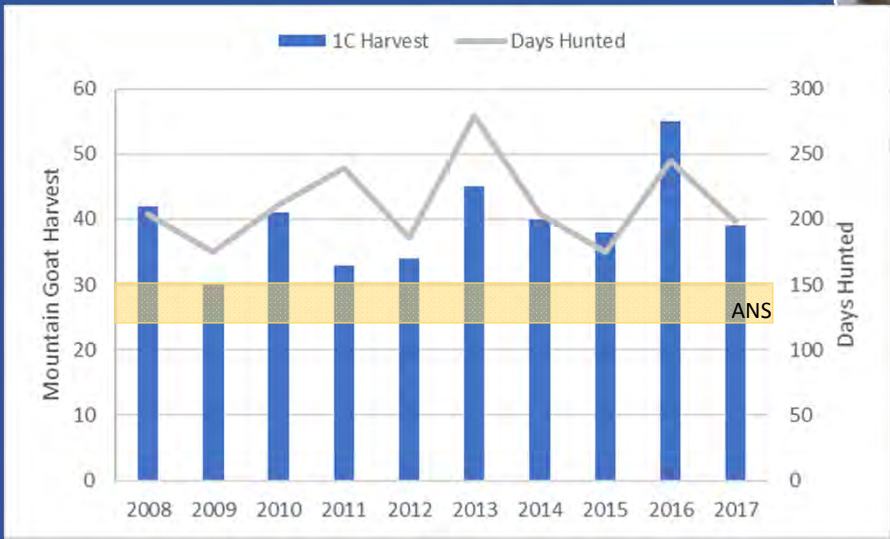

4

Brown Bear

Deer Harvest 1C

Deer Harvest Unit 5

Douglas Island

Mt Goat Harvest 1C

Mountain Goat Harvest Unit 1D

Mercator Projection
WGS84
USNG B/N/E-VPL
CallTopo
Scale 1:455772 1 inch = 7.2 miles

Area Moose Populations

17

Gustavus

Management Objective:

- Annual harvest = 15
- 25 bulls: 100 cows

Currently:

- 13% success
- Population ~ 250 - 300
- 25 bulls:100 cows
- 22 calves:100 cows

18