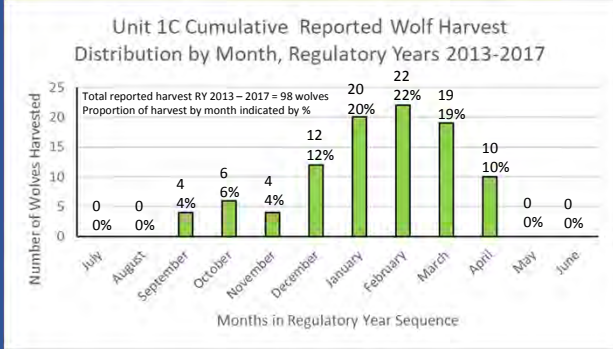

Currently:

- 13% success
- 19 bulls:100 cows
- 18 calves:100 cows

Taku River/Chilkat

Management Objective:

- Annual Harvest = 20

Currently:

- 20% success
- Annual Harvest = 33

21

Yakutat Forelands

Management Objective:

- 5A Harvest - 55
- 5B Harvest - 25

Currently:

- 5A: 39% success
- 5B: 47% Success

- 5A: 37 bulls:100 cows
- 5B: 32 bulls:100 cows

- 5A: 26 calves:100 cows
- 5B: 19 calves:100 cows

22

Wolves

Trapping: Nov. 1 – April 30, No limit / Hunting: Aug. 1 – April 30, 5 wolf limit

Furbearers

	Unit 1C	Unit 1D	Unit 5
Beaver	42.4	11.2	11.2
Lynx	0	0.8	0.2
Otter	30	8.6	9.2
Wolverine	5.6	7	1
Marten	192.6	175	84