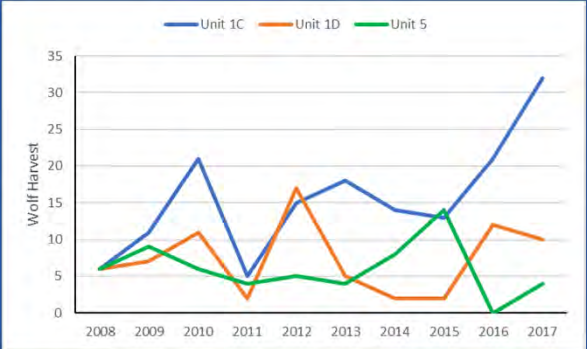

Currently:

- 13% success
- 19 bulls:100 cows
- 18 calves:100 cows

Taku River/Chilkat

Management Objective:

- Annual Harvest = 20

Currently:

- 20% success
- Annual Harvest = 33

21

Yakutat Forelands

Management Objective:

- 5A Harvest - 55
- 5B Harvest - 25

Currently:

- 5A: 39% success
- 5B: 47% Success

- 5A: 37 bulls:100 cows
- 5B: 32 bulls:100 cows

- 5A: 26 calves:100 cows
- 5B: 19 calves:100 cows

22

Wolves

Trapping: Nov. 1 – April 30, No limit / Hunting: Aug. 1 – April 30, 5 wolf limit

Furbearers

	Unit 1C	Unit 1D	Unit 5
Beaver	42.4	11.2	11.2
Lynx	0	0.8	0.2
Otter	30	8.6	9.2
Wolverine	5.6	7	1
Marten	192.6	175	84