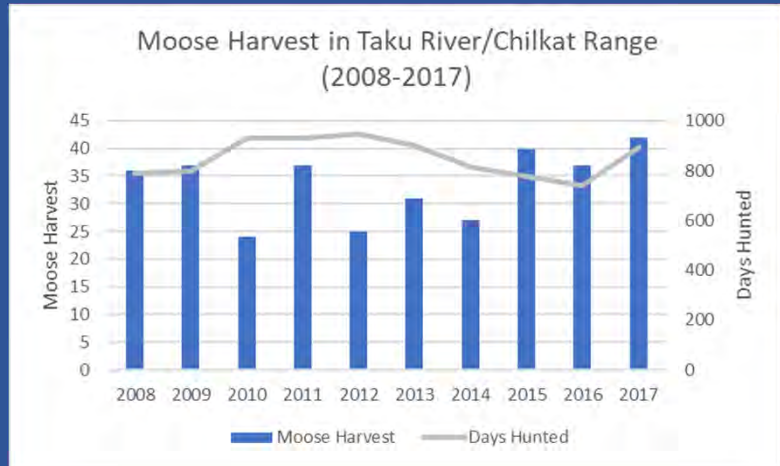

Currently:

- 13% success
- 19 bulls:100 cows
- 18 calves:100 cows

Taku River/Chilkat

Management Objective:

- Annual Harvest = 20

Currently:

- 20% success
- Annual Harvest = 33

21