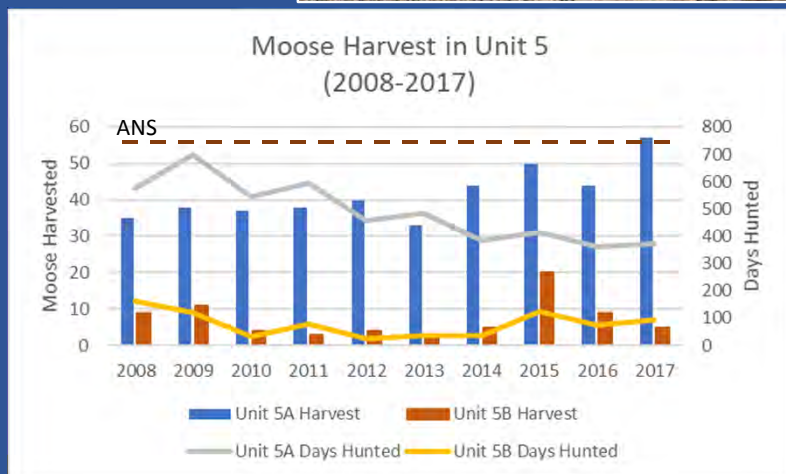

Currently:

- 13% success
- 19 bulls:100 cows
- 18 calves:100 cows

Taku River/Chilkat

Management Objective:

- Annual Harvest = 20

Currently:

- 20% success
- Annual Harvest = 33

21

Yakutat Forelands

Management Objective:

- 5A Harvest - 55
- 5B Harvest - 25

Currently:

- 5A: 39% success
- 5B: 47% Success

- 5A: 37 bulls:100 cows
- 5B: 32 bulls:100 cows

- 5A: 26 calves:100 cows
- 5B: 19 calves:100 cows

22

Wolves

Trapping: Nov. 1 – April 30, No limit / Hunting: Aug. 1 – April 30, 5 wolf limit

Furbearers

	Unit 1C	Unit 1D	Unit 5
Beaver	42.4	11.2	11.2
Lynx	0	0.8	0.2
Otter	30	8.6	9.2
Wolverine	5.6	7	1
Marten	192.6	175	84