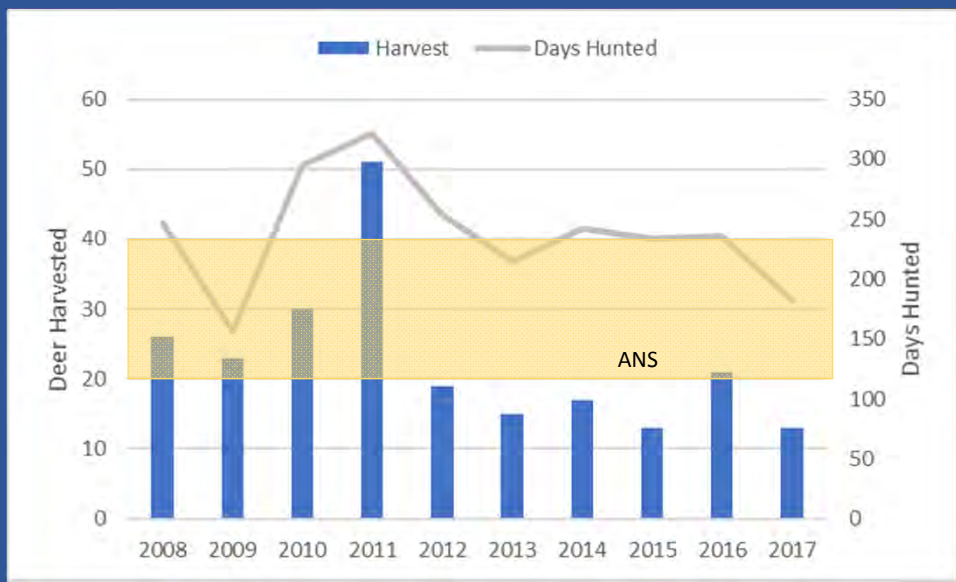

4

Brown Bear

Deer Harvest 1C

Deer Harvest Unit 5

Douglas Island

Mt Goat Harvest 1C

Mountain Goat Harvest Unit 1D

Mercator Projection
WGS84
USNG B/N/E-VPL
CallTopo
Scale 1:455772 1 inch = 7.2 miles

Area Moose Populations

17

Gustavus

Management Objective:

- Annual harvest = 15
- 25 bulls: 100 cows

Currently:

- 13% success
- Population ~ 250 - 300
- 25 bulls:100 cows
- 22 calves:100 cows

18