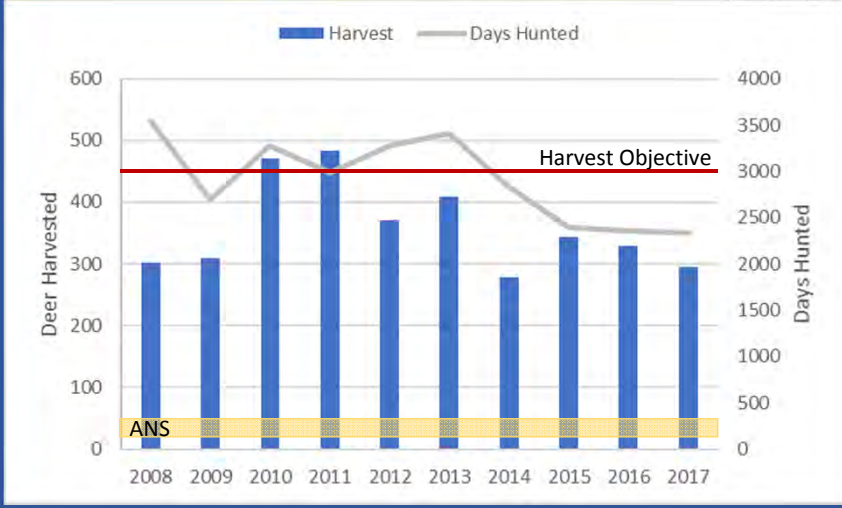

4

Brown Bear

Deer Harvest 1C

Deer Harvest Unit 5

Douglas Island

Mt Goat Harvest 1C

Mountain Goat Harvest Unit 1D

Mercator Projection
WGS84
USNG B/N/E-VPL
CallTopo
Scale 1:455772 1 inch = 7.2 miles

Area Moose Populations

17

Gustavus

Management Objective:

- Annual harvest = 15
- 25 bulls: 100 cows

Currently:

- 13% success
- Population ~ 250 - 300
- 25 bulls:100 cows
- 22 calves:100 cows

18