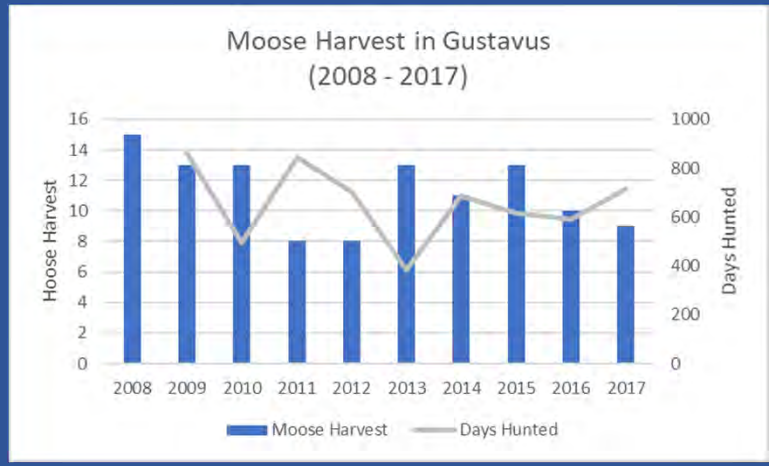

Area Moose Populations

17

Gustavus

Management Objective:

- Annual harvest = 15
- 25 bulls: 100 cows

Currently:

- 13% success
- Population ~ 250 - 300
- 25 bulls:100 cows
- 22 calves:100 cows

18