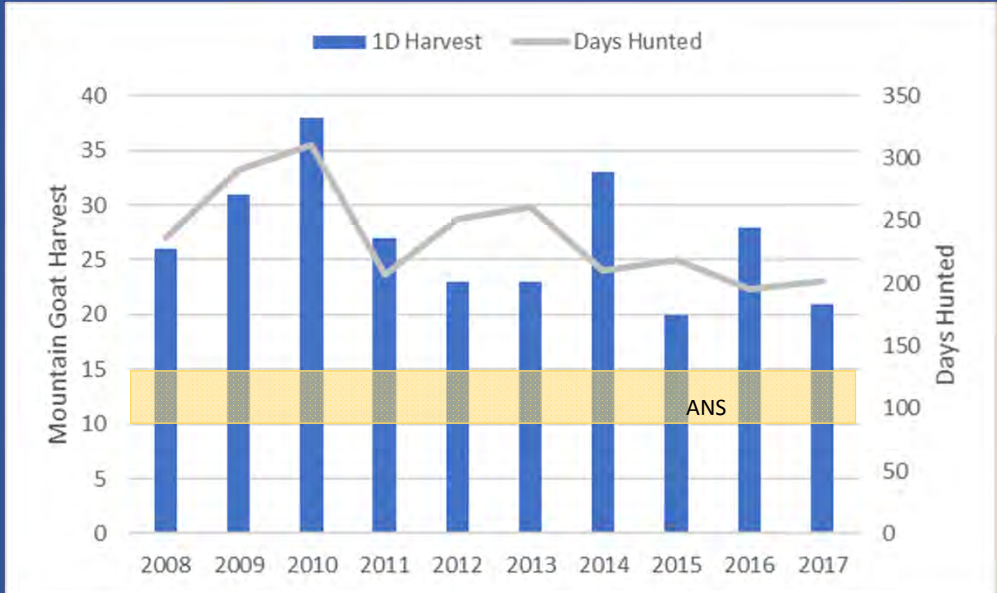

4

Brown Bear

Deer Harvest 1C

Deer Harvest Unit 5

Douglas Island

Mt Goat Harvest 1C

Mountain Goat Harvest Unit 1D

Mercator Projection
WGS84
USNG B/N/E-VPL
CallTopo
Scale 1:455772 1 inch = 7.2 miles

Area Moose Populations

17

Gustavus

Management Objective:

- Annual harvest = 15
- 25 bulls: 100 cows

Currently:

- 13% success
- Population ~ 250 - 300
- 25 bulls:100 cows
- 22 calves:100 cows

18