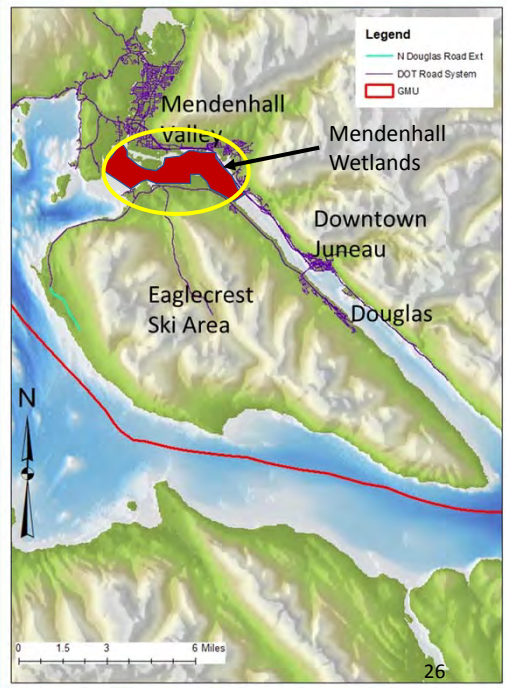

22

Wolves

Trapping: Nov. 1 – April 30, No limit / Hunting: Aug. 1 – April 30, 5 wolf limit

Furbearers

	Unit 1C	Unit 1D	Unit 5
Beaver	42.4	11.2	11.2
Lynx	0	0.8	0.2
Otter	30	8.6	9.2
Wolverine	5.6	7	1
Marten	192.6	175	84

Yearly average 2013-2017

Fisher

Reg Year	Harvest
2013	2
2014	6
2015	2
2016	0
2017	5

Mendenhall Wetlands State Game Refuge

	2013	2014	2015	2016	2017
Permits	430	447	409	419	433
Hunts	289	285	273	324	324

Questions?