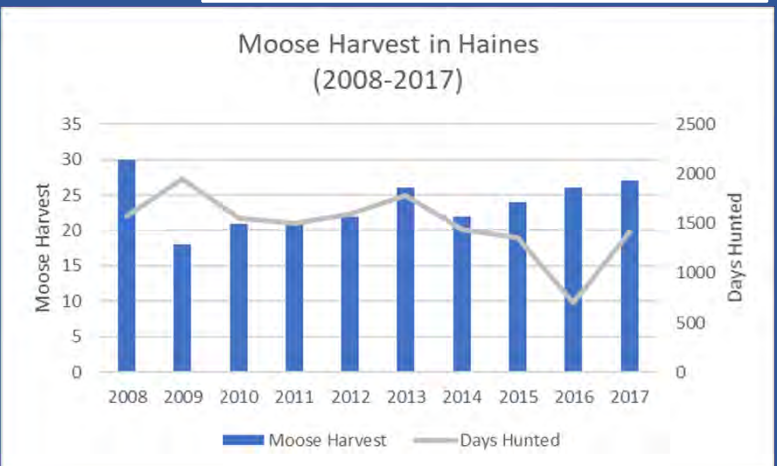

Berners Bay

Management Objective:

- Annual Harvest = 5 – 7
- 25 bulls: 100 cows

Currently:

- 90% success
- Population ~ 100
- 21 bulls:100 cows
- 23 calves:100 cows

Haines

Management Objective:

- Annual Harvest 20-25
- 25 bulls:100 cows
- Population ~200

Currently:

- 13% success
- 19 bulls:100 cows
- 18 calves:100 cows

Taku River/Chilkat

Management Objective:

- Annual Harvest = 20

Currently:

- 20% success
- Annual Harvest = 33

21