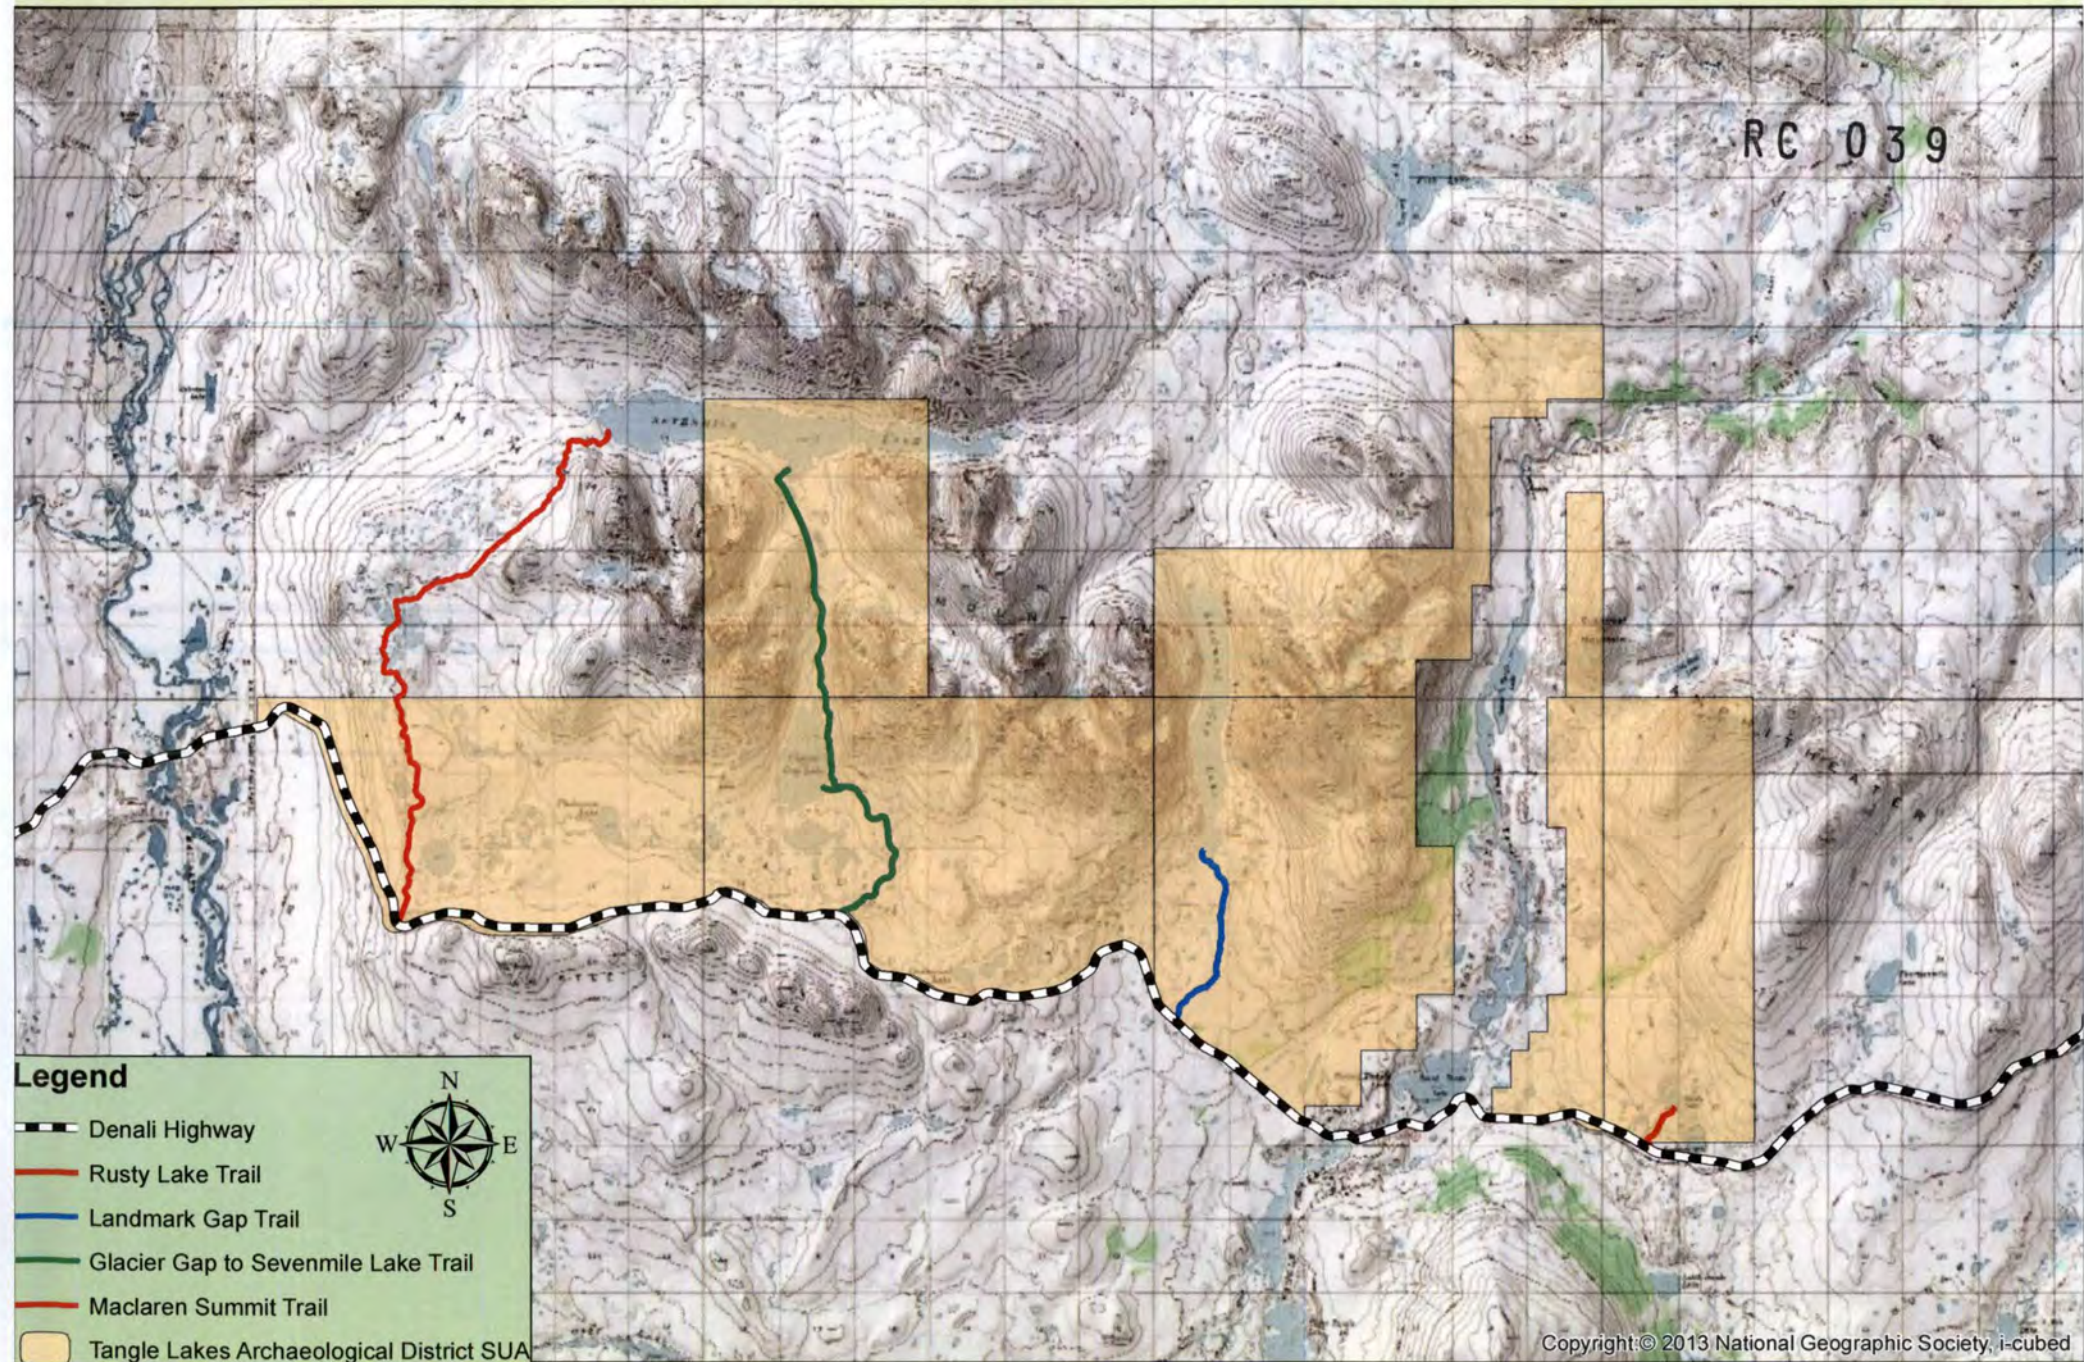

# Tangle Lakes Archaeological District Special Use Area

RC 039

**Legend**

- Denali Highway
- Rusty Lake Trail
- Landmark Gap Trail
- Glacier Gap to Sevenmile Lake Trail
- Maclaren Summit Trail
- Tangle Lakes Archaeological District SUA

Copyright © 2013 National Geographic Society, i-cubed

1 in = 6 miles