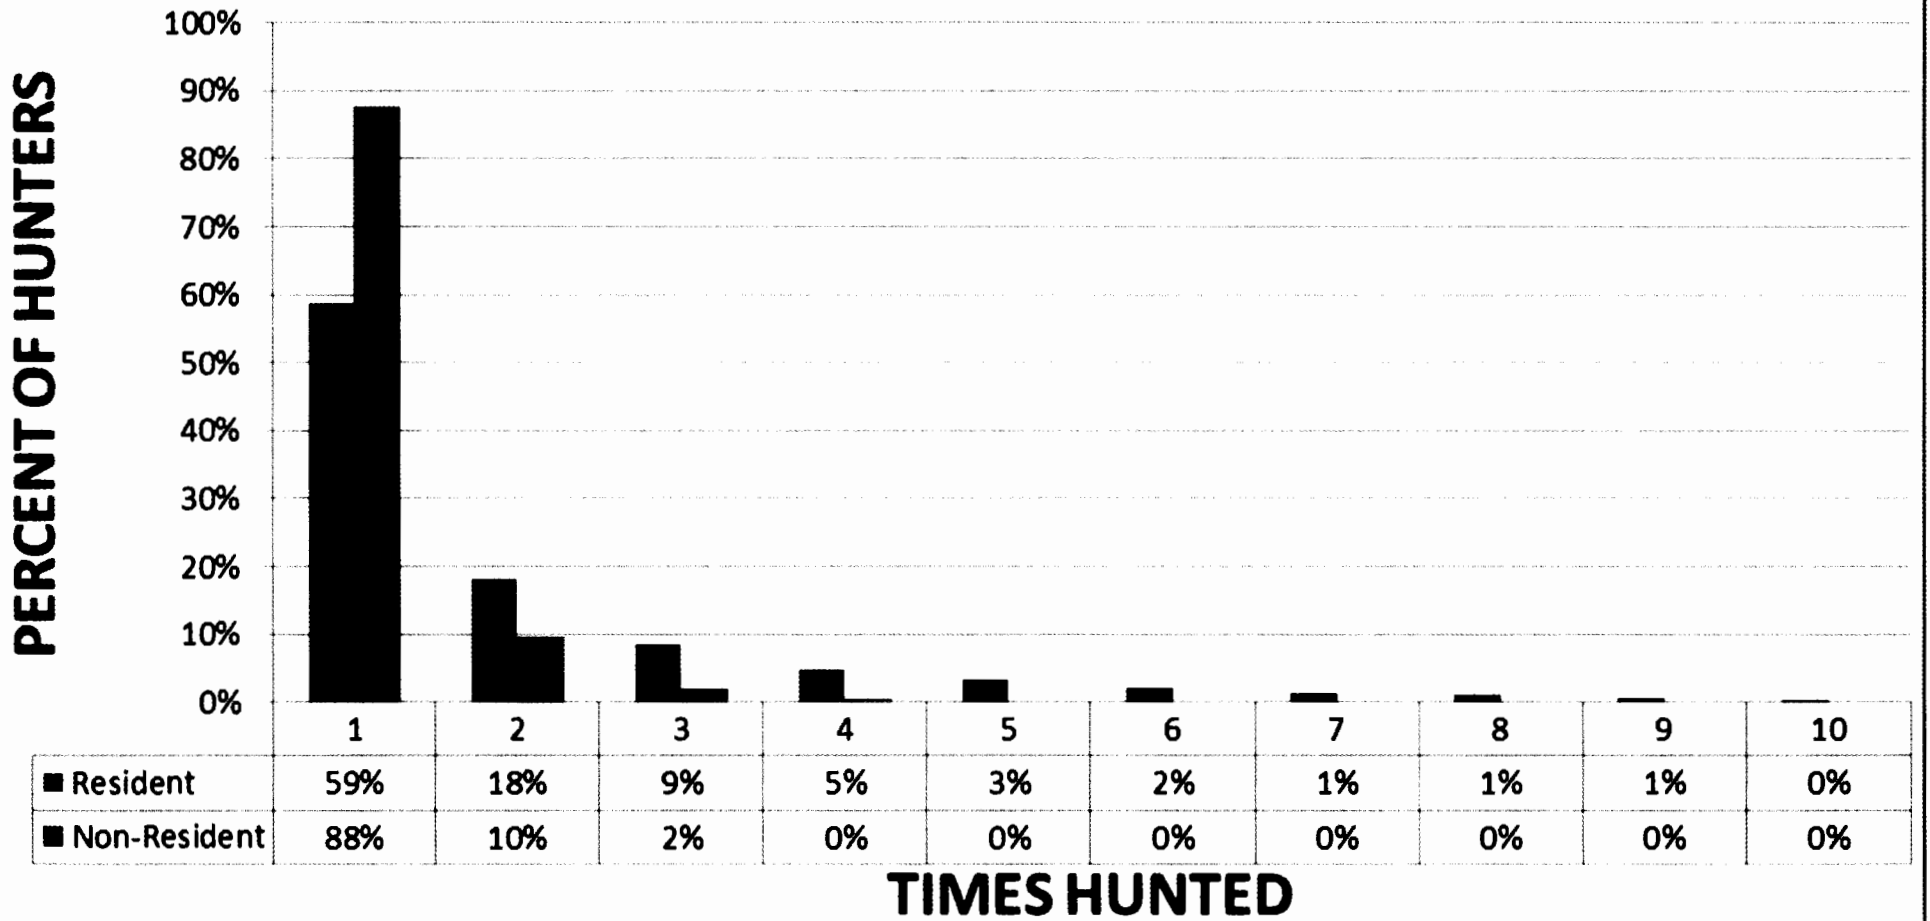

SHEEP KILLED by INDIVIDUAL, 2005-2014

Source data: ADFG Winfonet, 2005- 2014. Compiled by Lohuis and Clark

RC 053

HUNTER EFFORT by INDIVIDUAL, 2005-2014

Source data: ADFG Winfonet, 2005-2014. Compiled by Lohuis and Clark