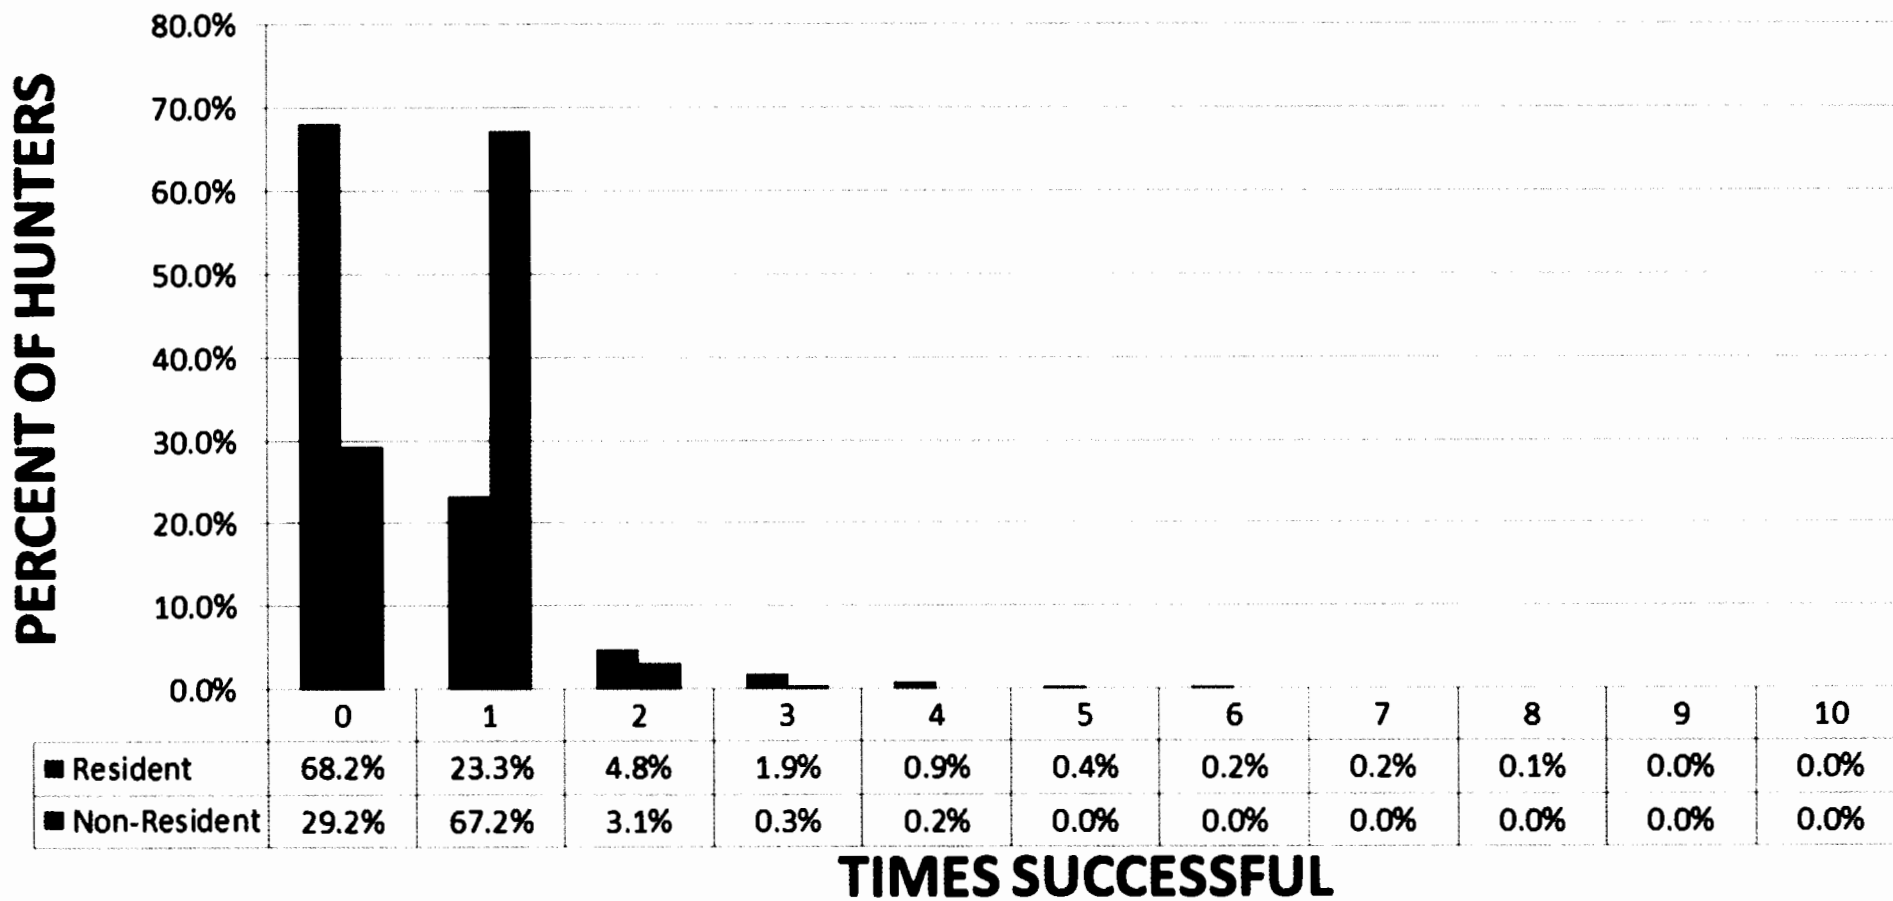

SHEEP KILLED by INDIVIDUAL, 2005-2014

Source data: ADFG Winfonet, 2005- 2014. Compiled by Lohuis and Clark

RC 053

HUNTER EFFORT by INDIVIDUAL, 2005-2014

Source data: ADFG Winfonet, 2005-2014. Compiled by Lohuis and Clark