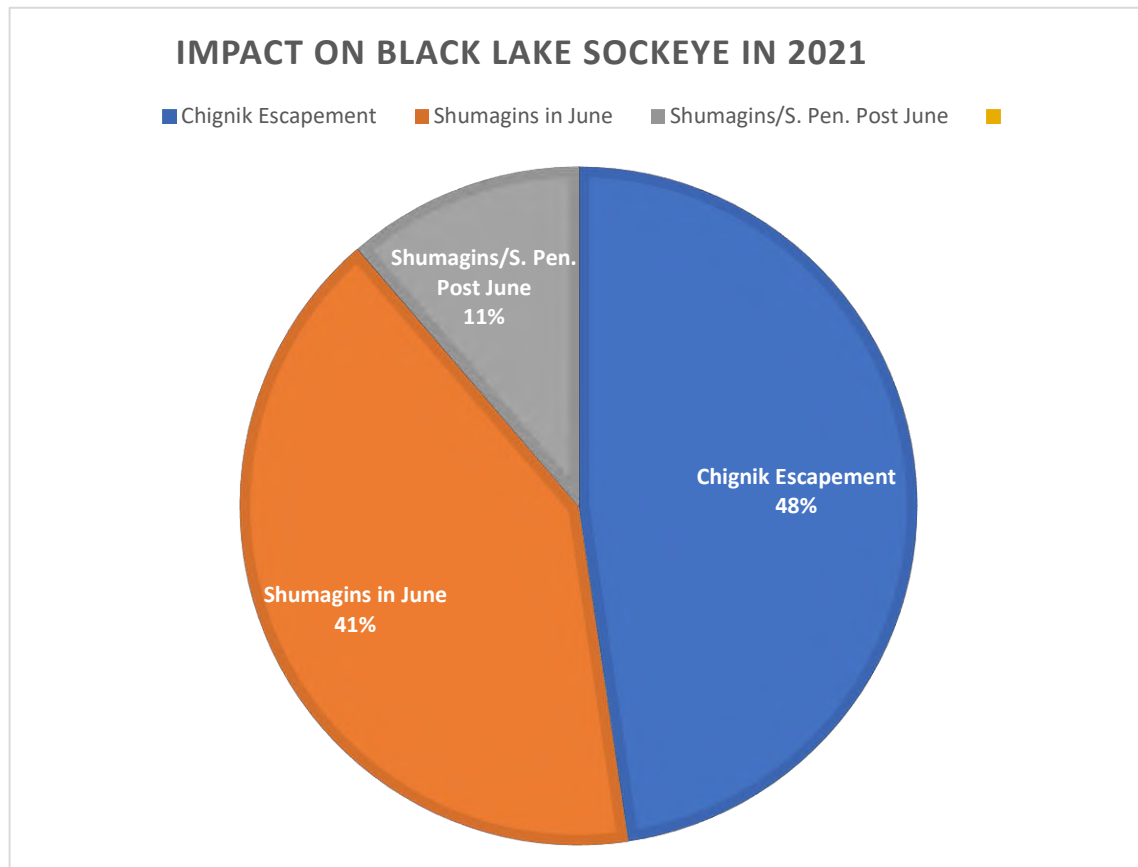

High End of the Range of Estimated 2021 Impact of Shumagin Island Fishery on Early Run (Black Lake) Stock

2021	
Chignik Escapement	244,384
Shumagins in June	210,423
Shumagins/S. Pen. Post Jun	58,028

Submitted by Earl Krygier