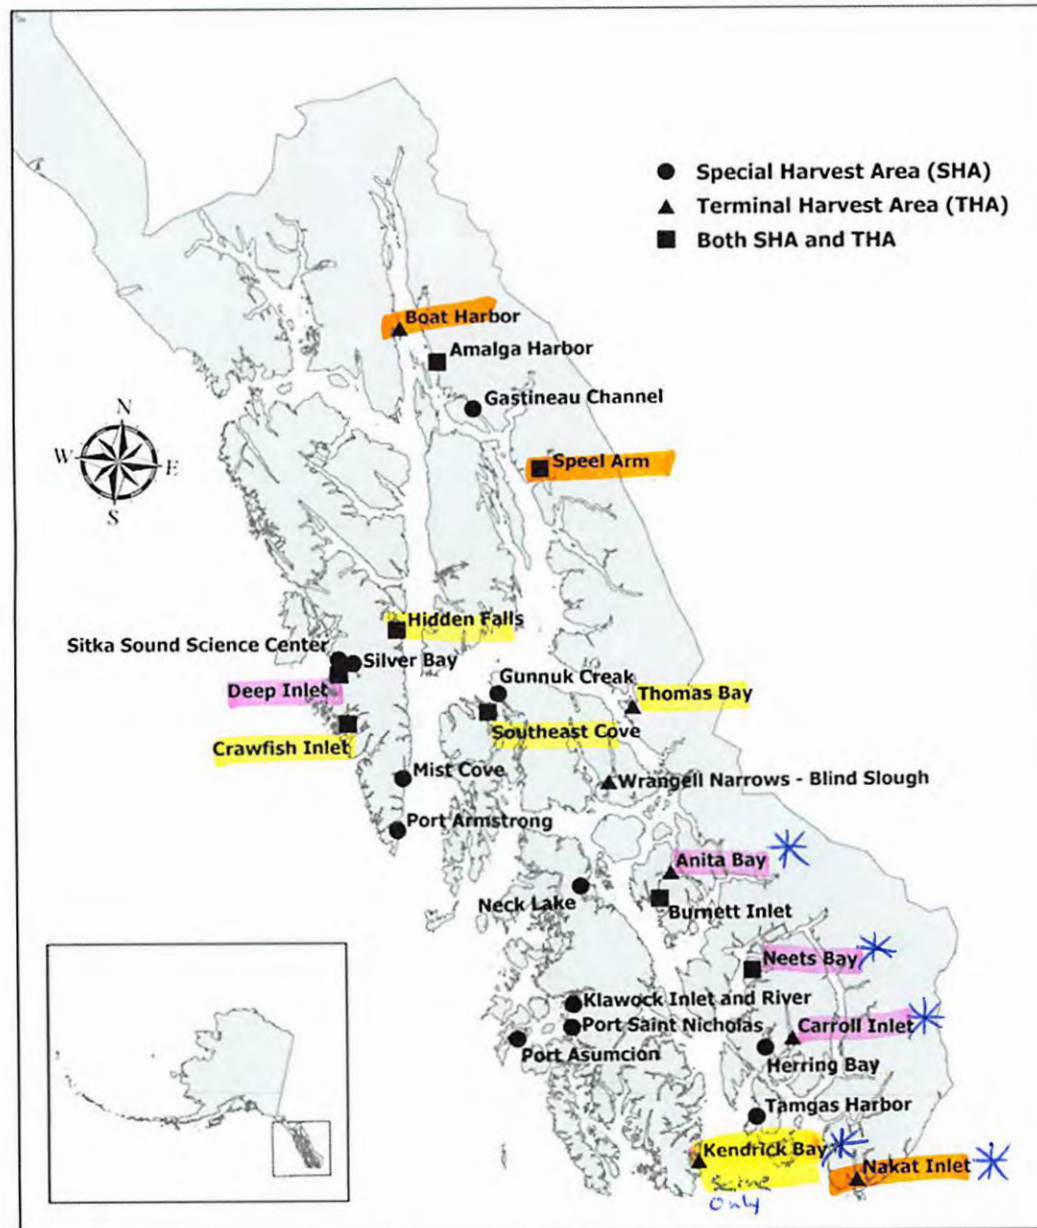

Hatchery Terminal and Special Harvest Areas

Gillnet Only
 Seine Only
 Both Seine & Gillnet
 Will not open in 2022 to common property fisheries *