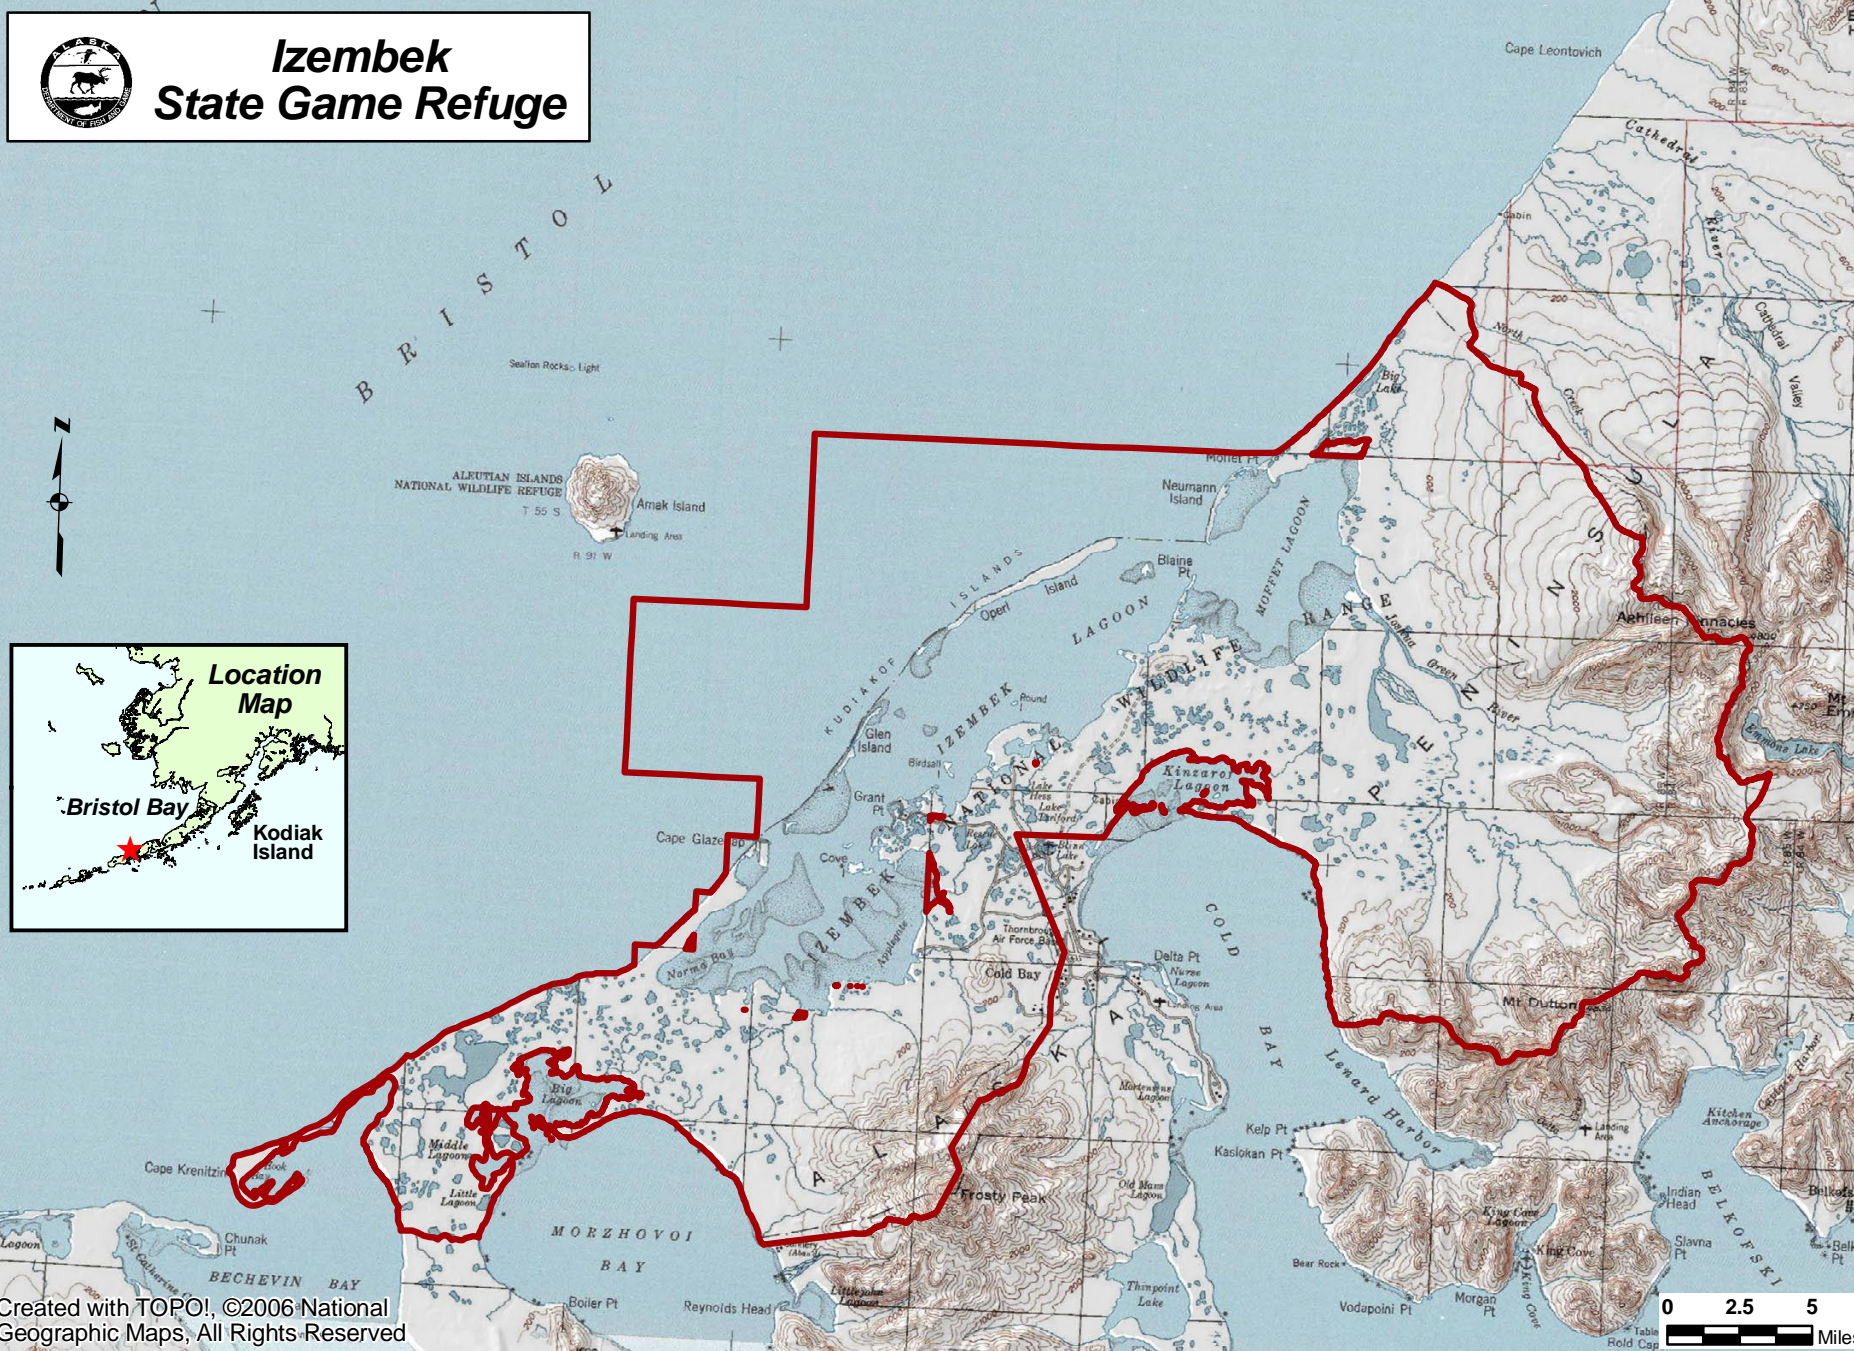

Izembek State Game Refuge

Location Map