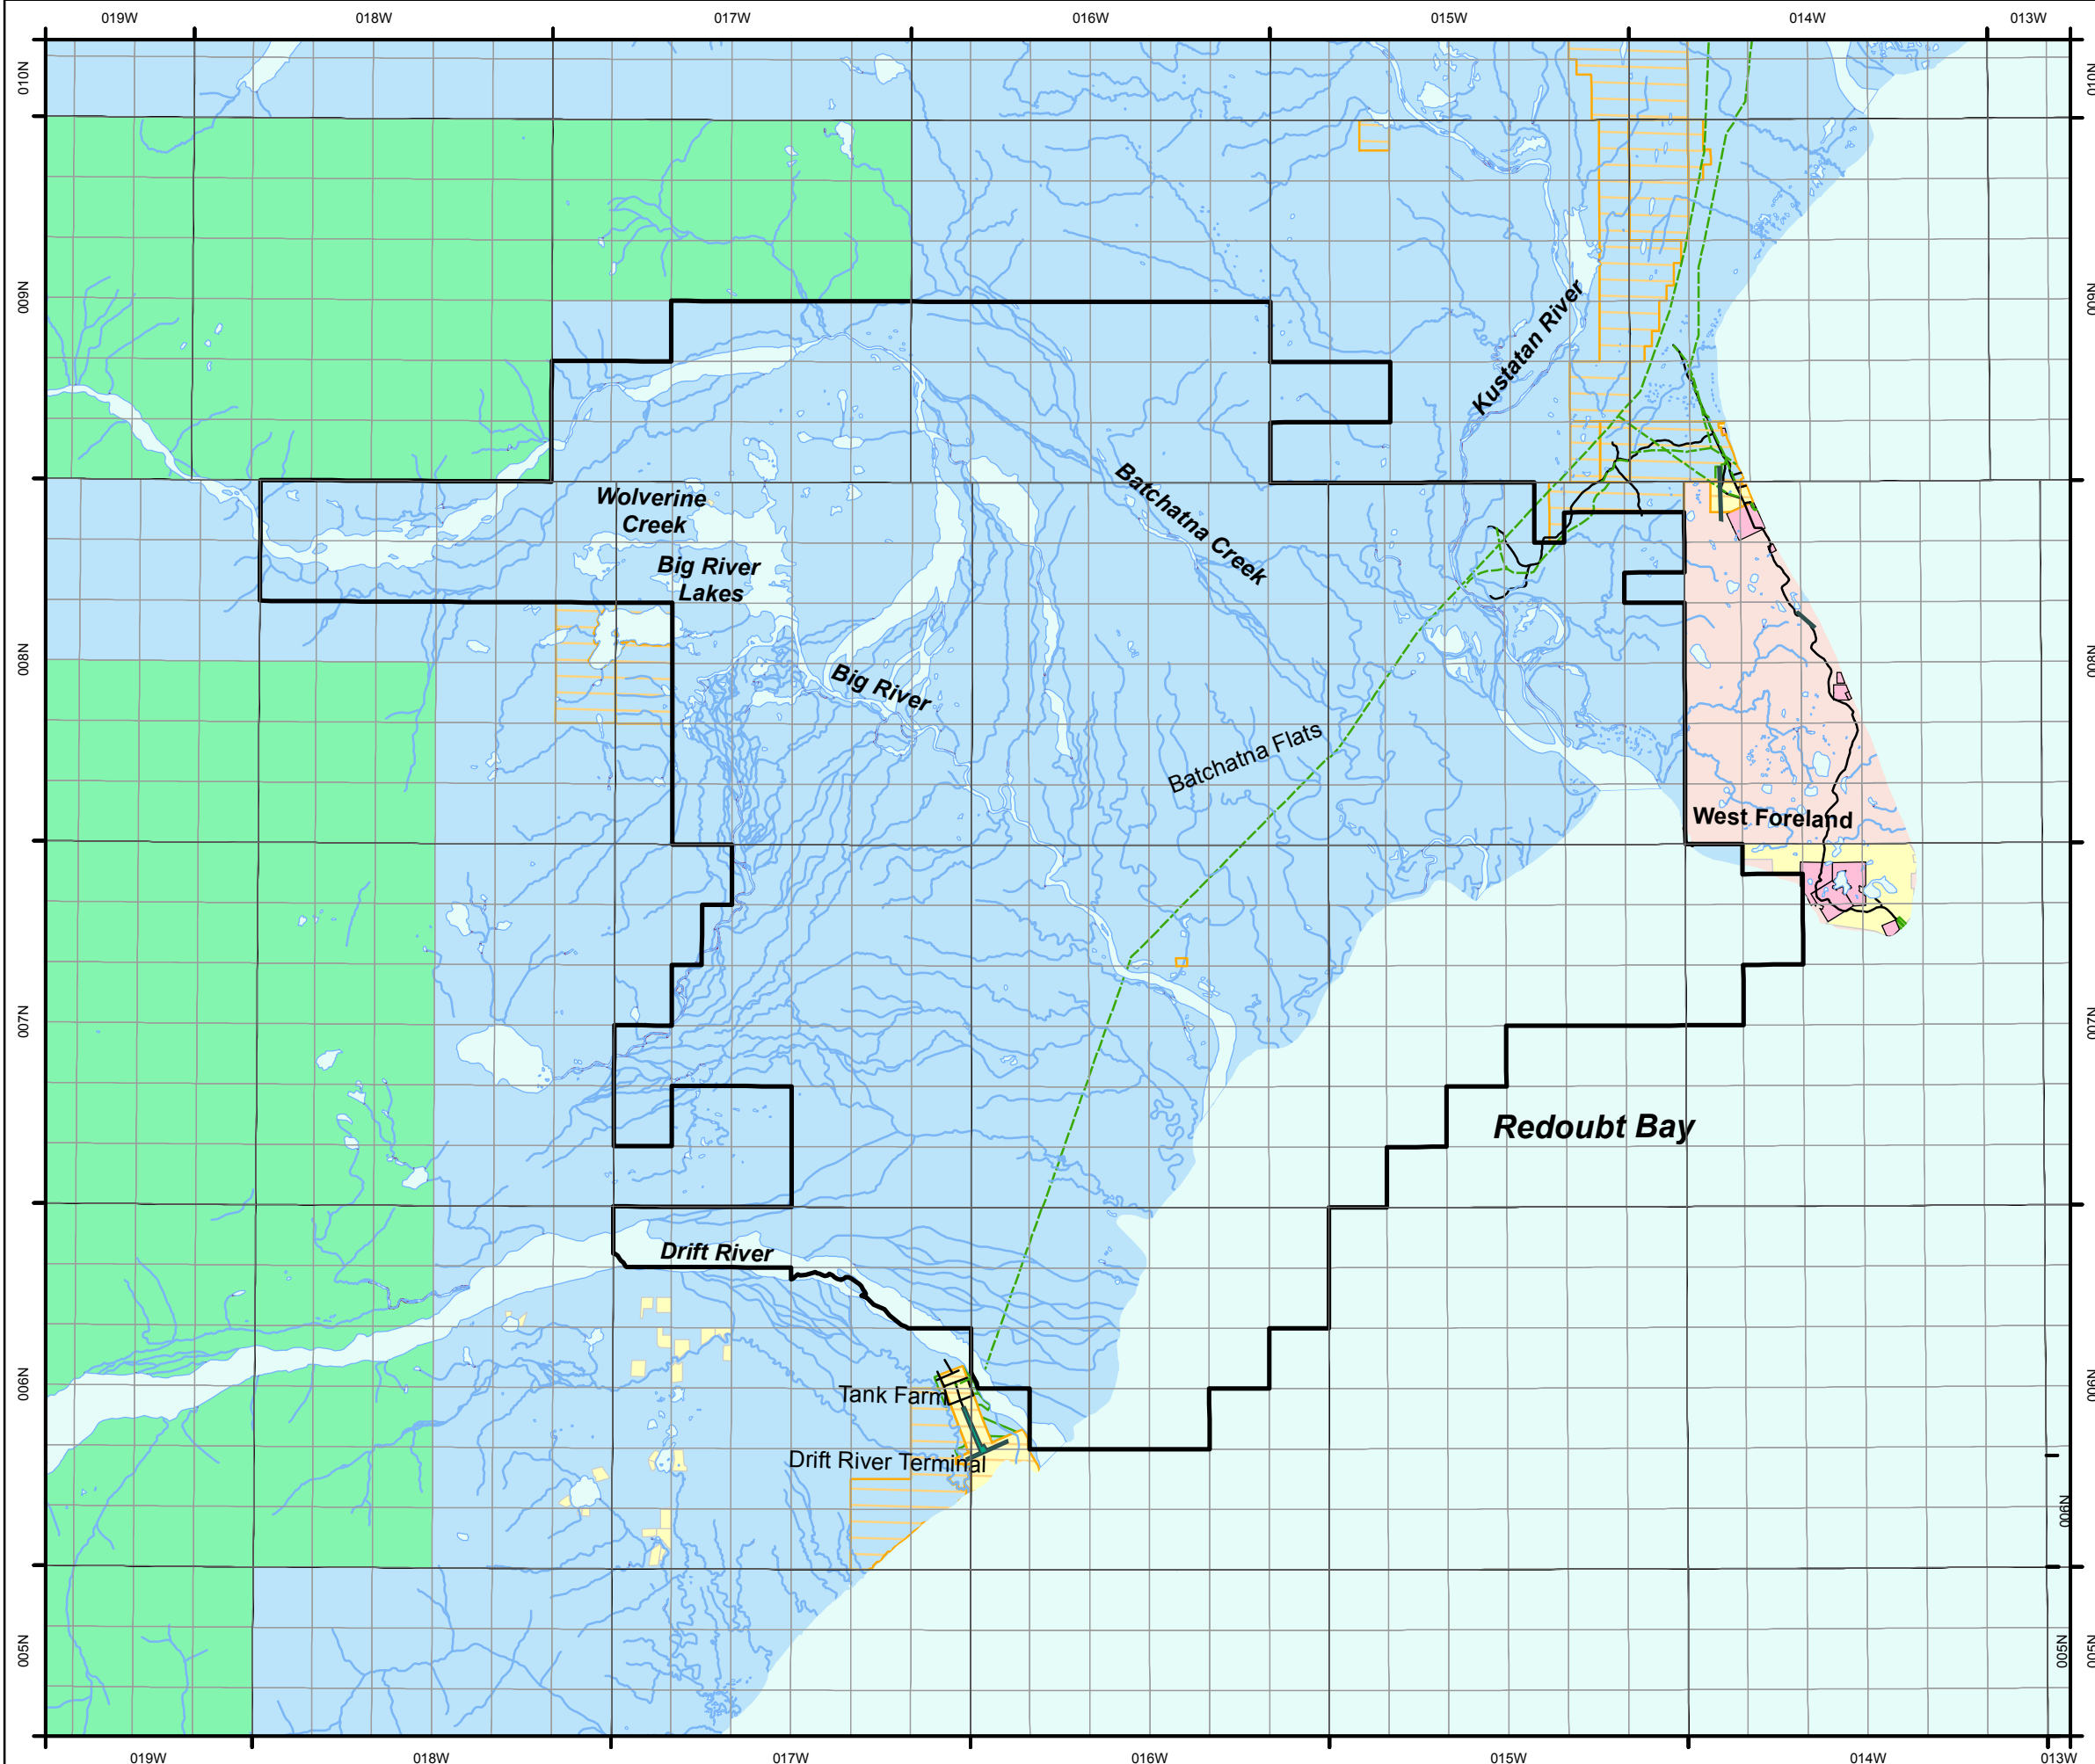

Redoubt Bay Critical Habitat Area

- CHA Boundary
- Private Cabin
- Easement

FEDERAL

NPS

STATE

State

Permit/ Lease

ILMA

PRIVATE/ OTHER

Private

Municipal Entitlement

Native

Native Allotment

Map Produced by Alaska Department of Fish & Game Division of Sport Fish
Date: 2/11/2013

Location Map