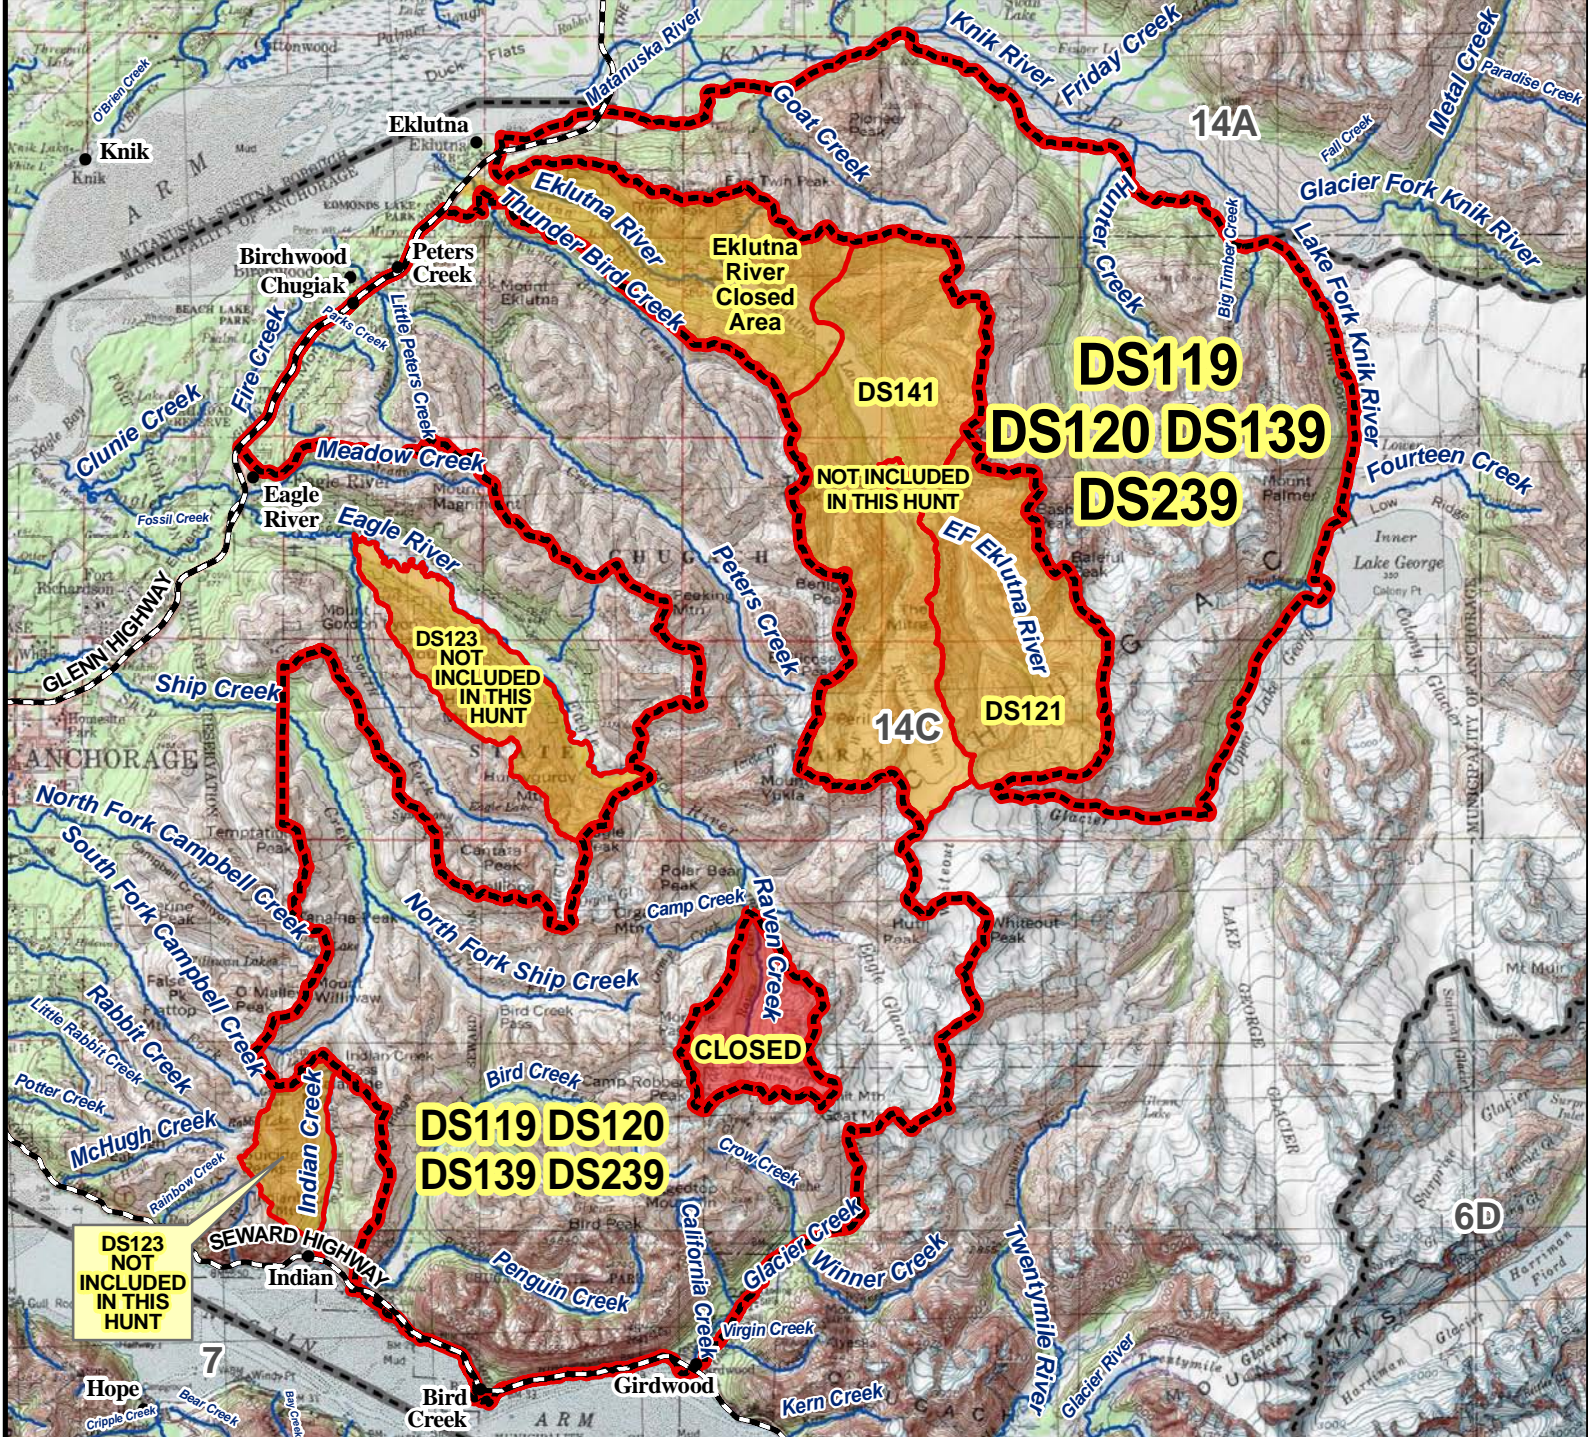

DS119 DS120 DS139 DS239 Sheep Drawing Permit Hunt

AREA DESCRIPTION: Unit 14C, all Unit 14C hunt areas except the DS121, DS123, and DS141 hunt areas.