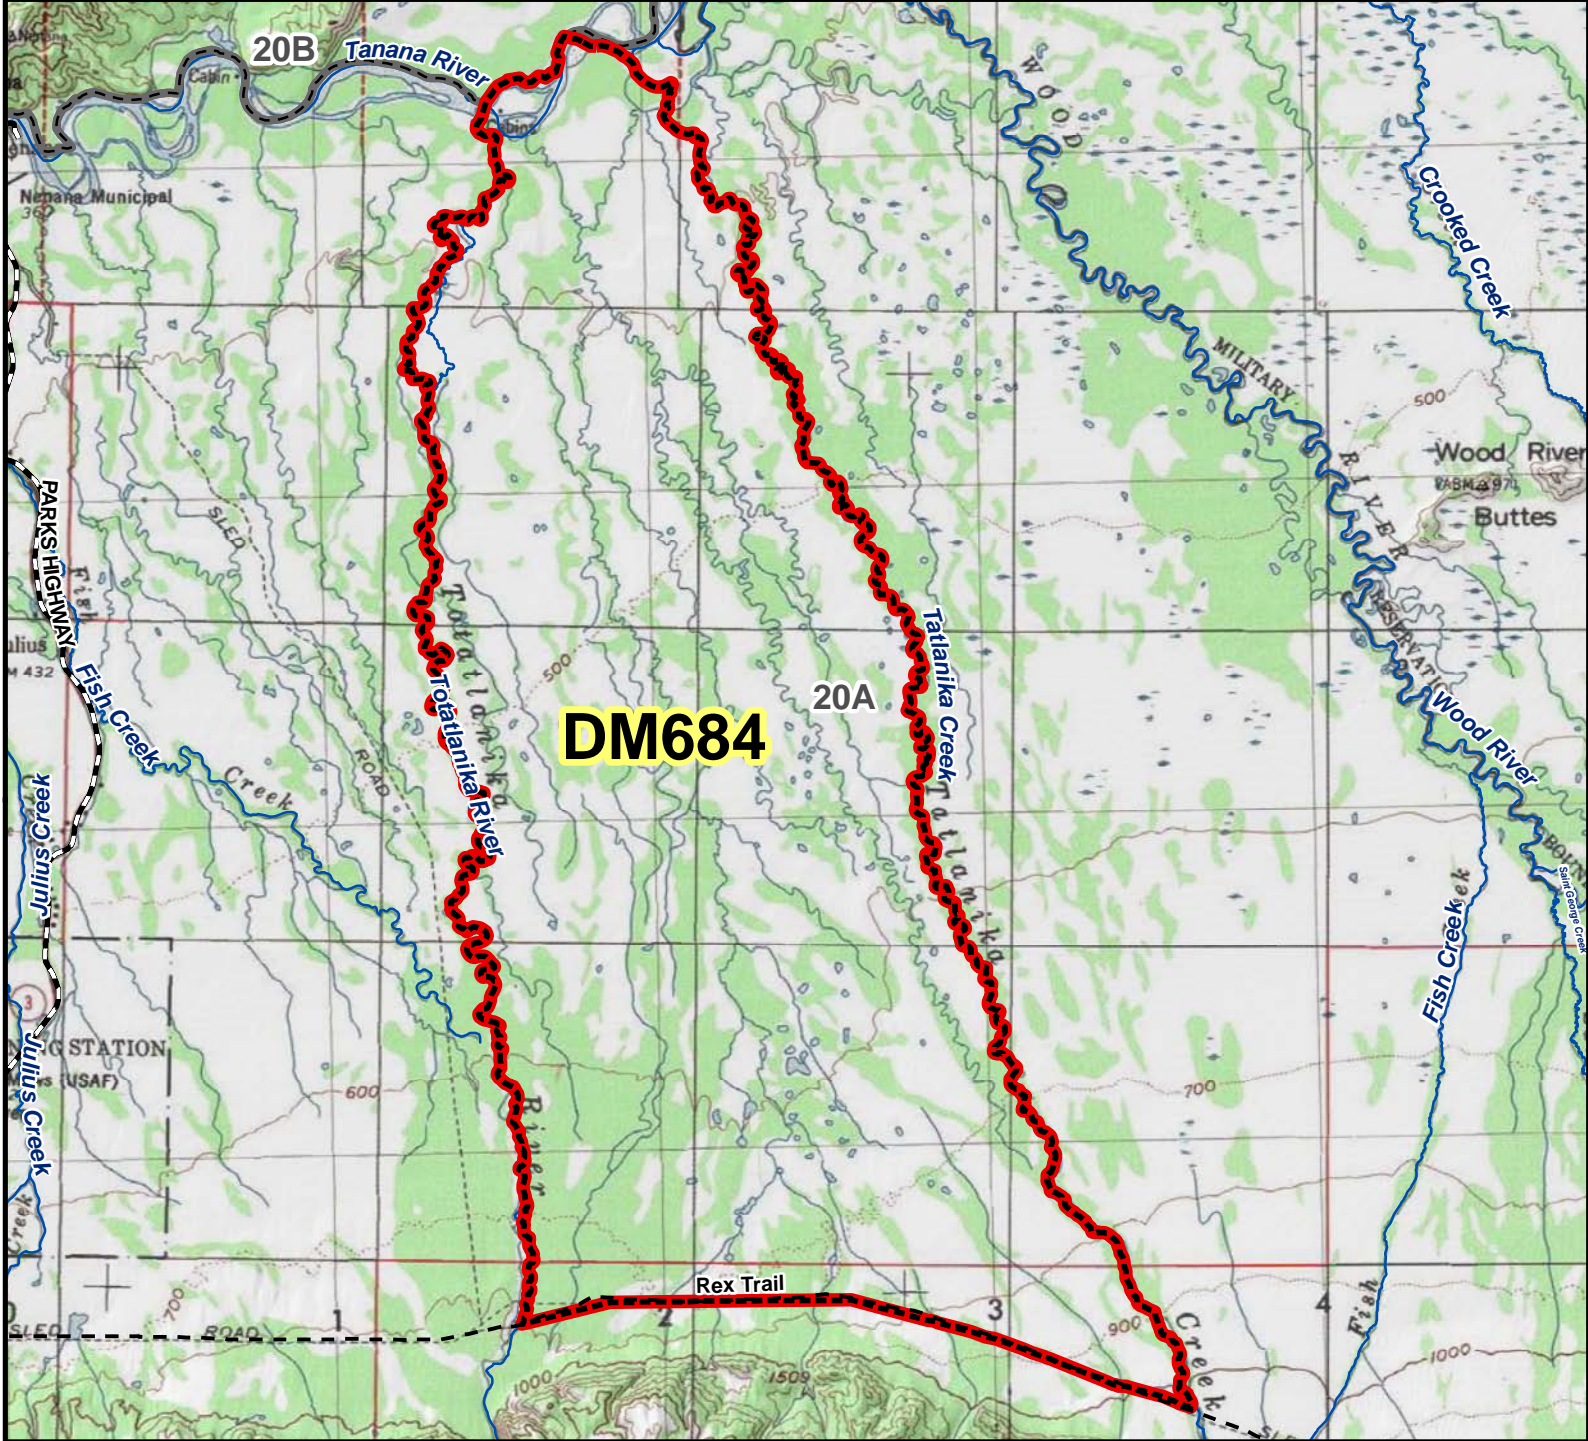

DM684 Moose Drawing Permit Hunt

AREA DESCRIPTION: Unit 20A, that portion bounded on the south by the south side of the Rex Trail, on the west by Totatlanika River, on the north by the north bank of the Tanana River, and east by the Tatlanika Creek.