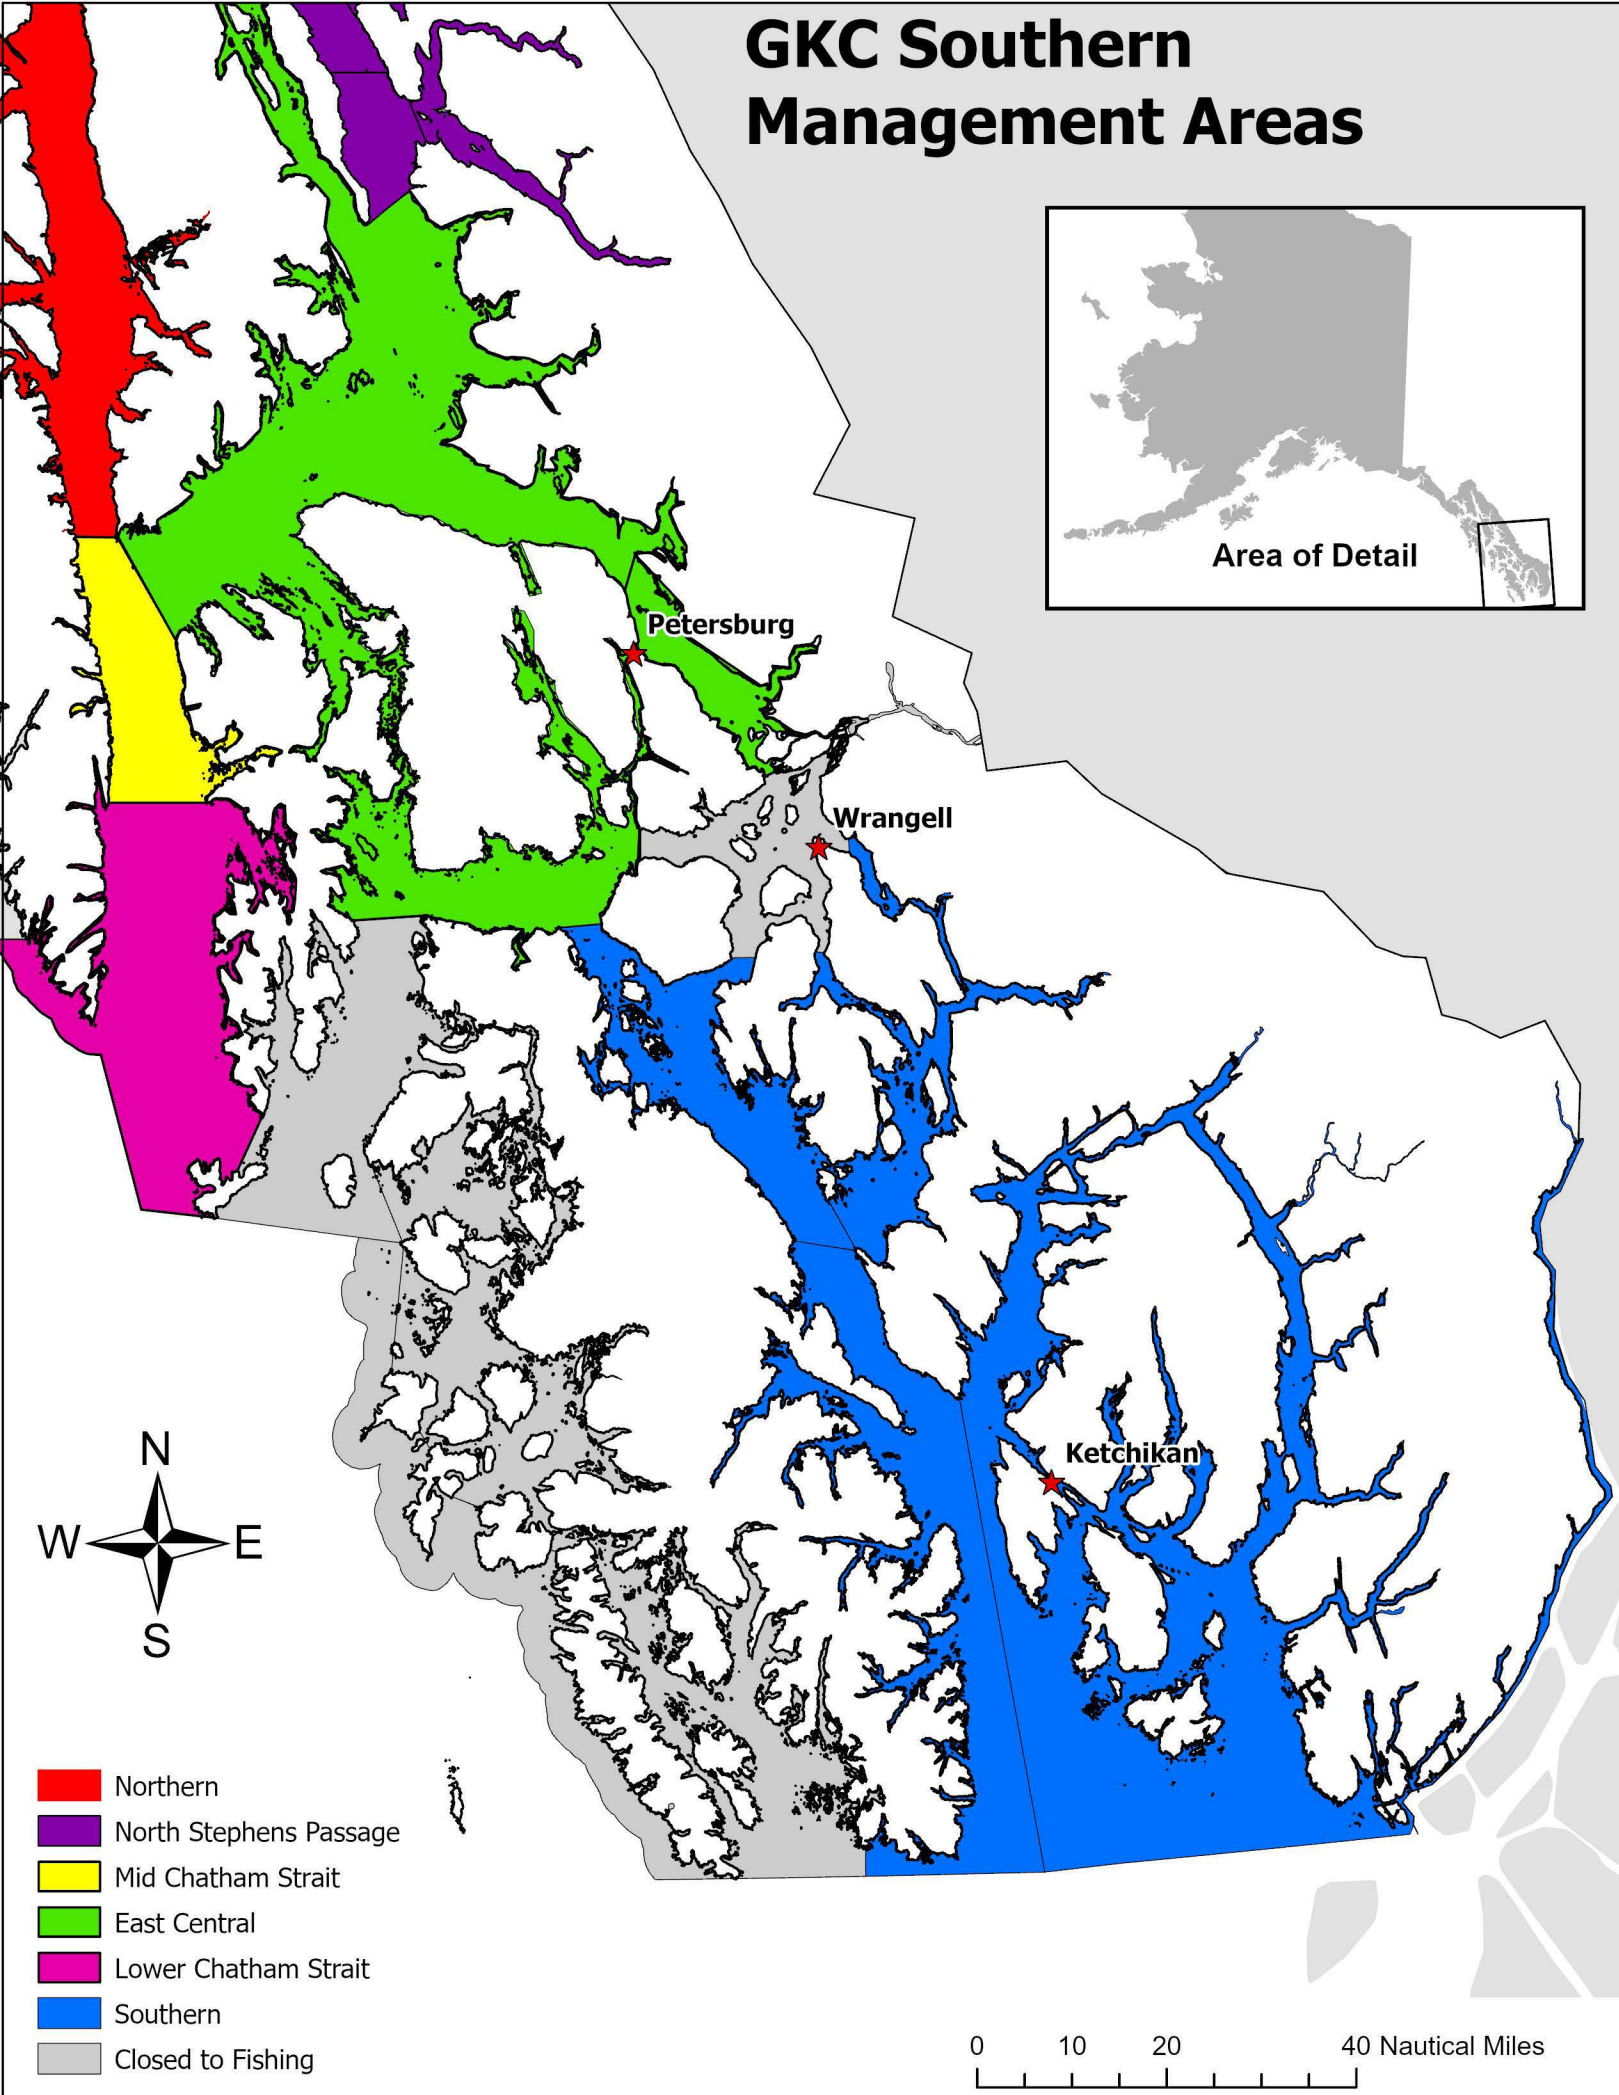

# GKC Southern Management Areas

- Northern
- North Stephens Passage
- Mid Chatham Strait
- East Central
- Lower Chatham Strait
- Southern
- Closed to Fishing

0 10 20 40 Nautical Miles