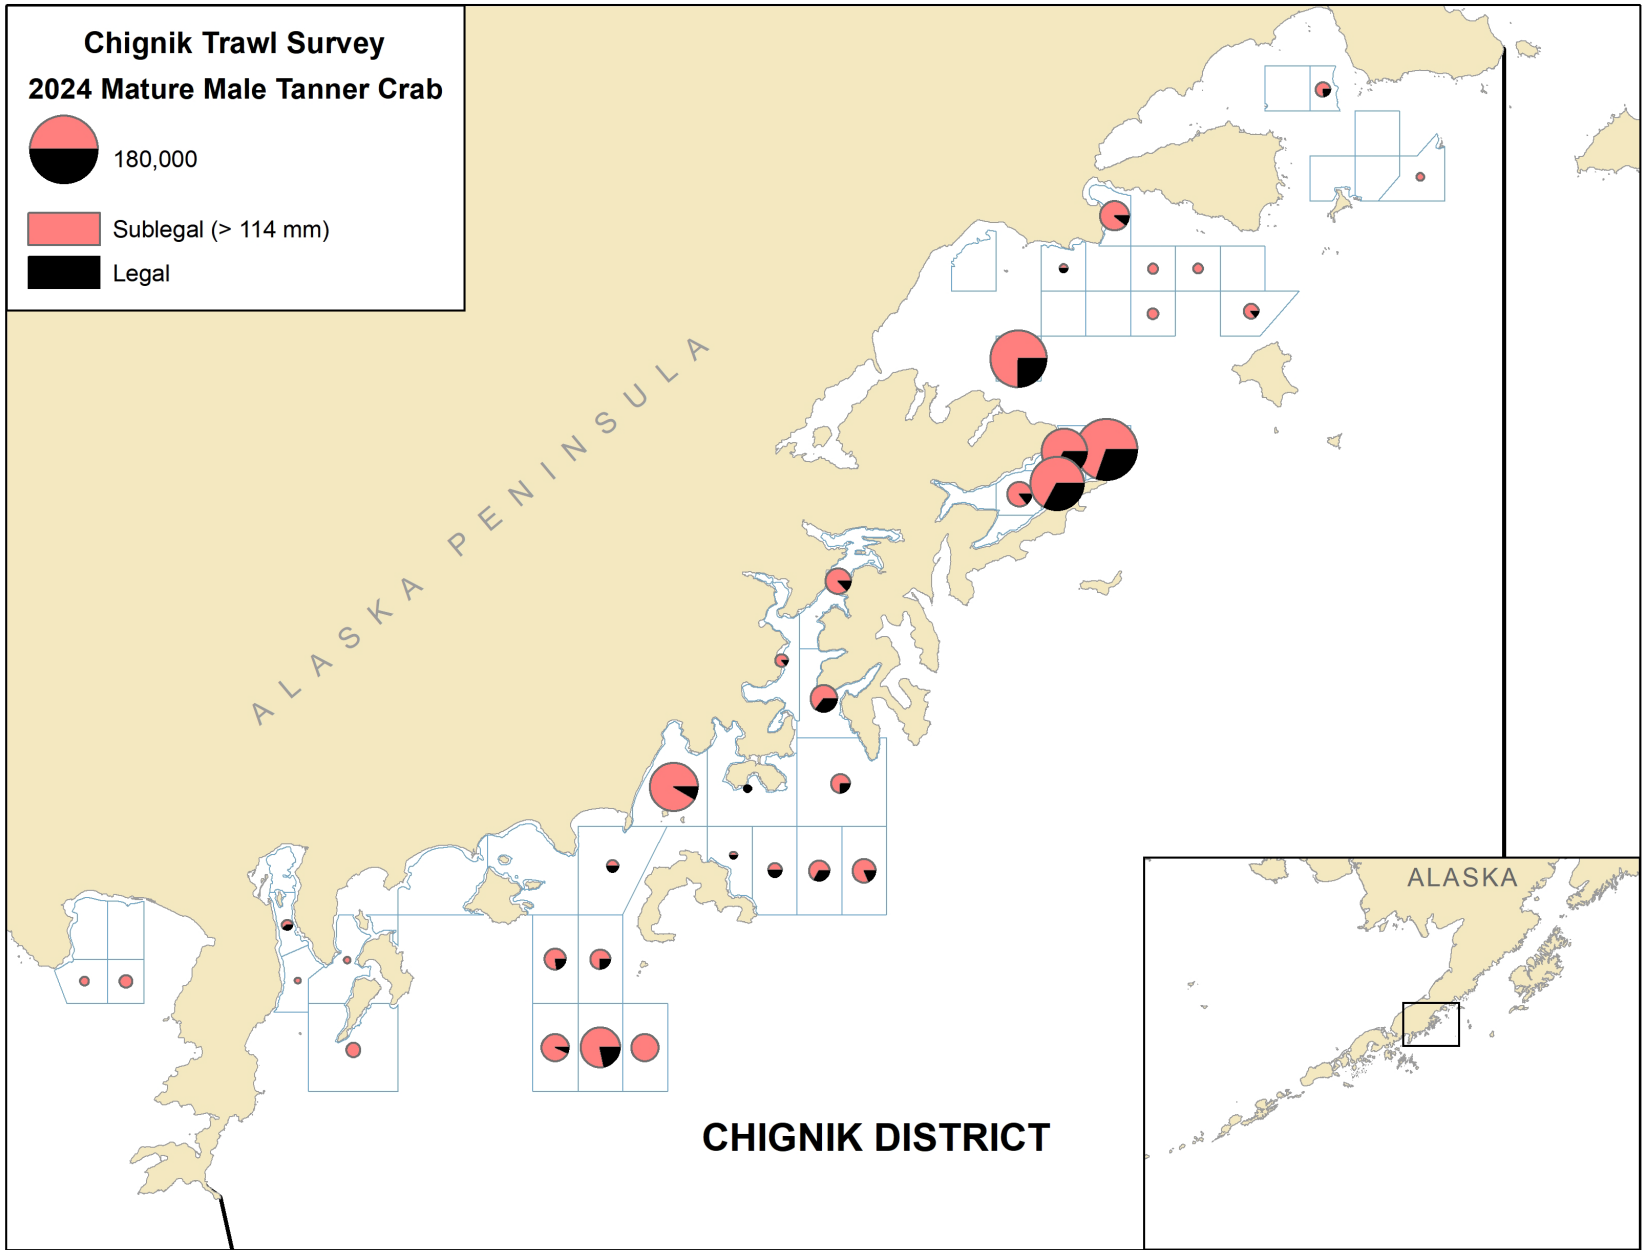

Division of Commercial Fisheries

TABLE OF CONTENTS

Figure		Page
1.	Mature male Tanner crab abundance estimates in the Chignik District from the 2024 Chignik trawl survey.....	1
2.	Legal-size male Tanner crab abundance estimates in the Chignik District from the 2024 Chignik trawl survey.....	2
3.	Juvenile Tanner crab abundance estimates in the Chignik District from the 2024 Chignik trawl survey.....	3
4.	Male Tanner crab abundance estimates by size, 2015–2024 Chignik District trawl surveys.....	4
5.	Male Tanner crab abundance estimates by size and shell condition in Ivanof Bay and Mitrofanina Island in the Chignik District, with legal insets, 2024 trawl survey.....	5
6.	Male Tanner crab abundance estimates by size and shell condition in Chignik and Kujulik Bays in the Chignik District, with legal insets, 2024 trawl survey.....	6
7.	Station boundaries with station designations, trawl haul numbers (bold) and locations (arrows), Kujulik, Chignik, and Castle Bays, 2024.	7
8.	Station boundaries with station designations, trawl haul numbers (bold) and locations (arrows), Ivanof, and Kuiuhta Bays, and Mitrofanina Island, 2024.....	8

Table		Page
1.	Tanner crab abundance estimates in the Chignik District by station, 2024.....	9
2.	Fishing log from the Chignik District trawl survey, 2024.....	11

Figure 1.—Mature male Tanner crab abundance estimates in the Chignik District from the 2024 Chignik trawl survey.

Figure 4.—Male Tanner crab abundance estimates by size, 2015–2024 Chignik District trawl surveys.

Figure 5.—Male Tanner crab abundance estimates by size and shell condition in Ivanof Bay and Mitrofanina Island in the Chignik District, with legal insets, 2024 trawl survey.

Figure 8.—Station boundaries with station designations, trawl haul numbers (bold) and locations (arrows), Ivanof, and Kuiukta Bays, and Mitrofanía Island, 2024.

Table 1.—Tanner crab abundance estimates in the Chignik District by station, 2024.