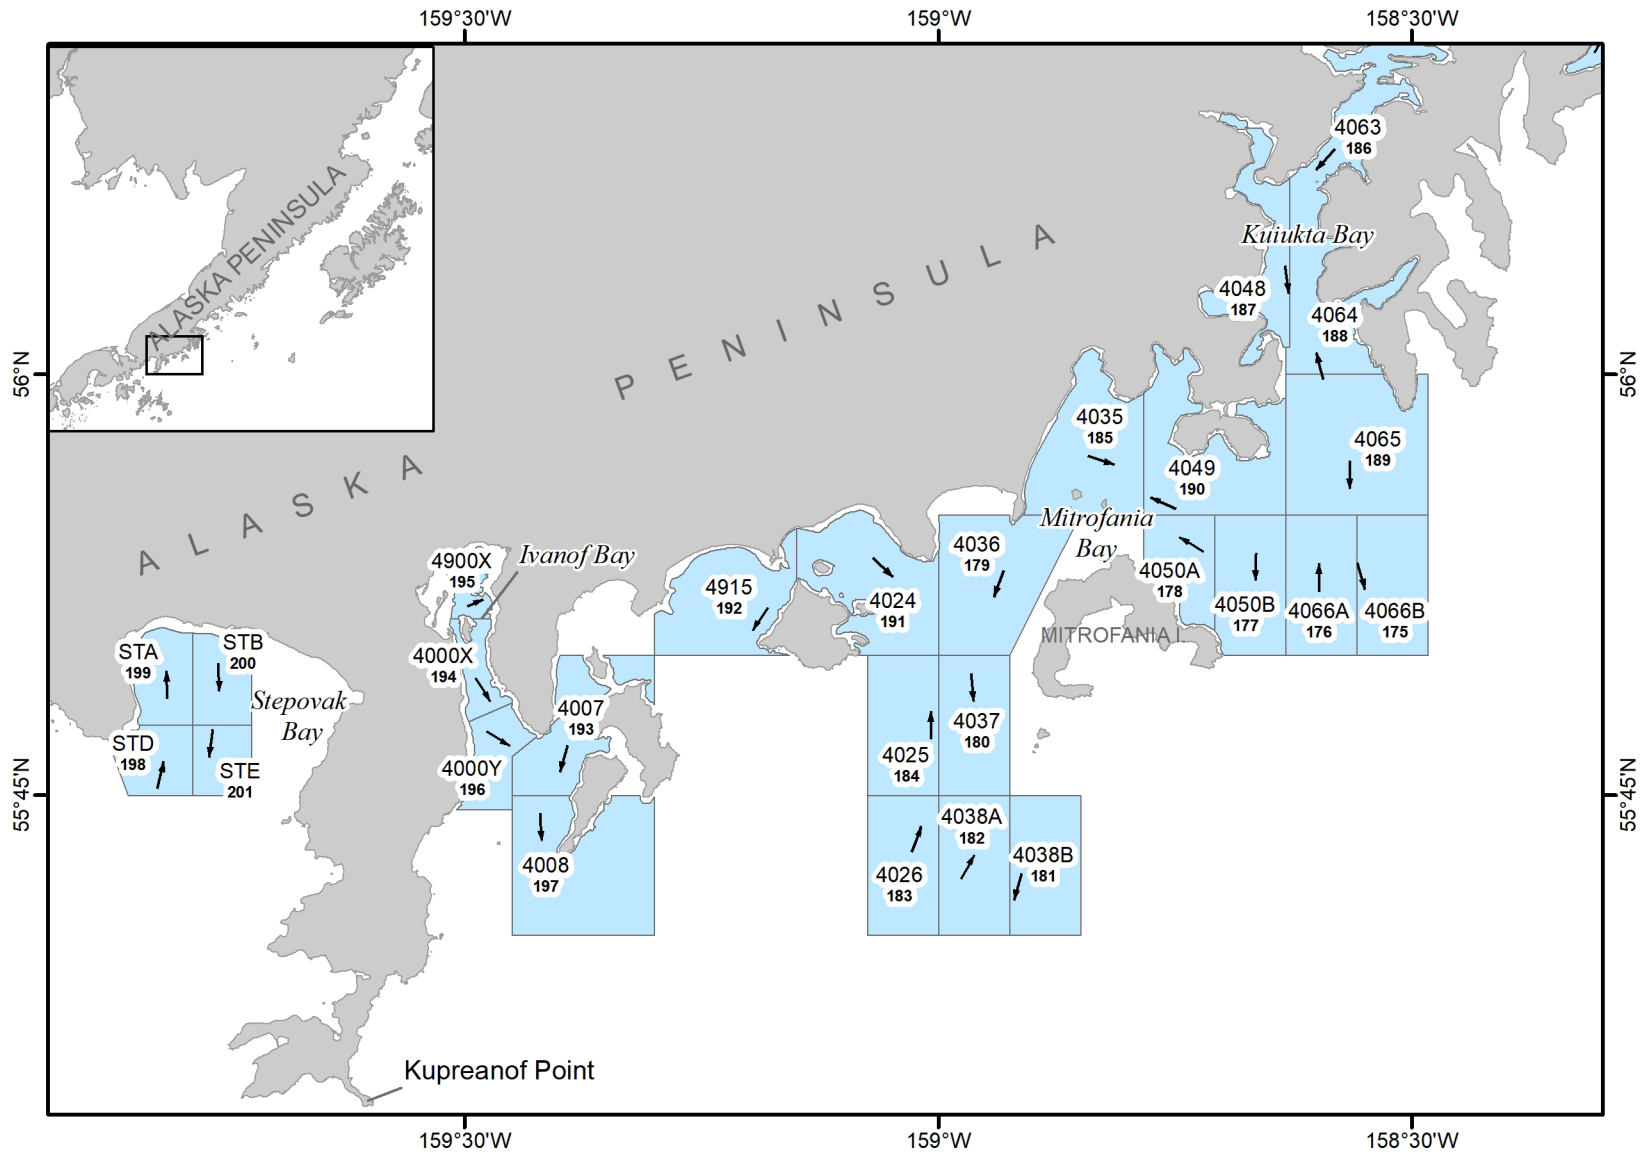

Figure 4.—Male Tanner crab abundance estimates by size, 2015–2024 Chignik District trawl surveys.

Figure 5.—Male Tanner crab abundance estimates by size and shell condition in Ivanof Bay and Mitrofanina Island in the Chignik District, with legal insets, 2024 trawl survey.

Figure 6.—Male Tanner crab abundance estimates by size and shell condition in Chignik and Kujulik Bays in the Chignik District, with legal insets, 2024 trawl survey.

Figure 7.—Station boundaries with station designations, trawl haul numbers (bold) and locations (arrows), Kujulik, Chignik, and Castle Bays, 2024.

Figure 8.—Station boundaries with station designations, trawl haul numbers (bold) and locations (arrows), Ivanof, and Kuiukta Bays, and Mitrofanía Island, 2024.

Table 1.—Tanner crab abundance estimates in the Chignik District by station, 2024.