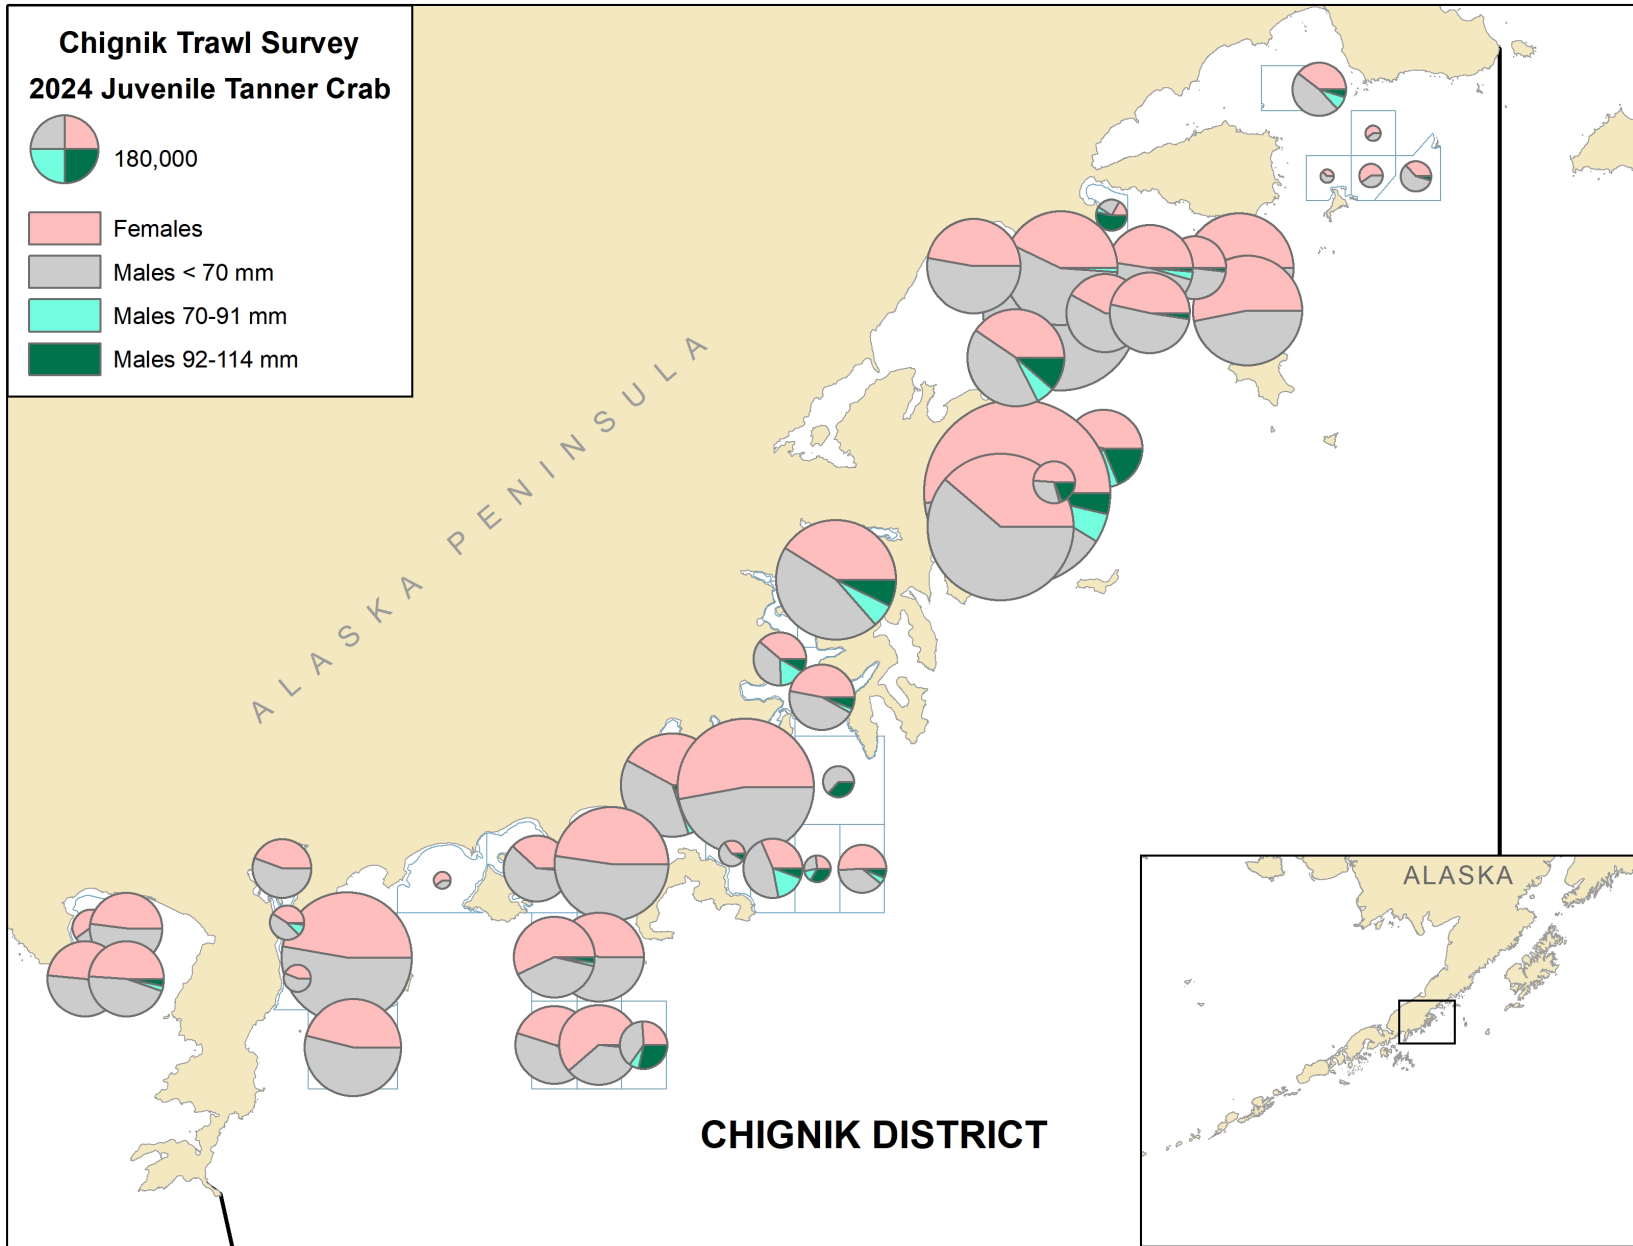

Figure 2.—Legal-size male Tanner crab abundance estimates in the Chignik District from the 2024 Chignik trawl survey.

Figure 3.—Juvenile Tanner crab abundance estimates in the Chignik District from the 2024 Chignik trawl survey.

Figure 4.—Male Tanner crab abundance estimates by size, 2015–2024 Chignik District trawl surveys.

Figure 5.—Male Tanner crab abundance estimates by size and shell condition in Ivanof Bay and Mitrofanina Island in the Chignik District, with legal insets, 2024 trawl survey.

Figure 6.—Male Tanner crab abundance estimates by size and shell condition in Chignik and Kujulik Bays in the Chignik District, with legal insets, 2024 trawl survey.

Figure 7.—Station boundaries with station designations, trawl haul numbers (bold) and locations (arrows), Kujulik, Chignik, and Castle Bays, 2024.

Figure 8.—Station boundaries with station designations, trawl haul numbers (bold) and locations (arrows), Ivanof, and Kuiukta Bays, and Mitrofanía Island, 2024.

Table 1.—Tanner crab abundance estimates in the Chignik District by station, 2024.