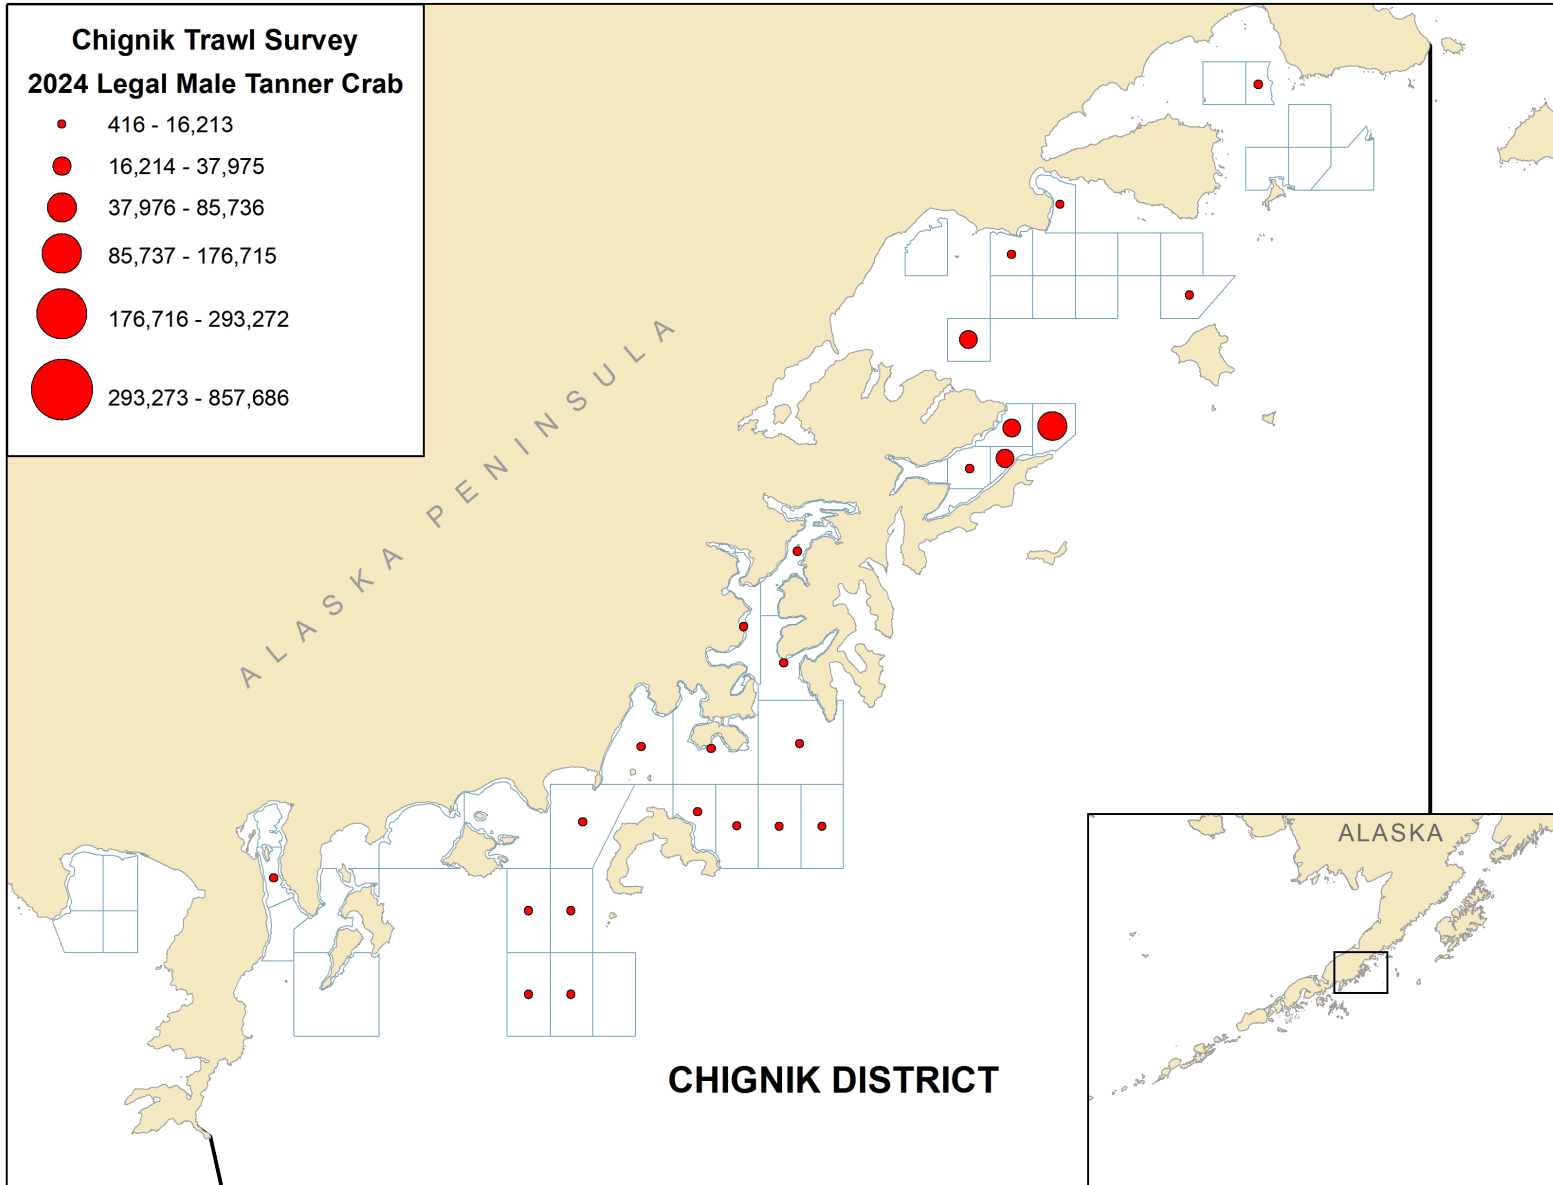

Division of Commercial Fisheries

TABLE OF CONTENTS

Figure		Page
1.	Mature male Tanner crab abundance estimates in the Chignik District from the 2024 Chignik trawl survey.....	1
2.	Legal-size male Tanner crab abundance estimates in the Chignik District from the 2024 Chignik trawl survey.....	2
3.	Juvenile Tanner crab abundance estimates in the Chignik District from the 2024 Chignik trawl survey.....	3
4.	Male Tanner crab abundance estimates by size, 2015–2024 Chignik District trawl surveys.....	4
5.	Male Tanner crab abundance estimates by size and shell condition in Ivanof Bay and Mitrofanina Island in the Chignik District, with legal insets, 2024 trawl survey.....	5
6.	Male Tanner crab abundance estimates by size and shell condition in Chignik and Kujulik Bays in the Chignik District, with legal insets, 2024 trawl survey.....	6
7.	Station boundaries with station designations, trawl haul numbers (bold) and locations (arrows), Kujulik, Chignik, and Castle Bays, 2024.	7
8.	Station boundaries with station designations, trawl haul numbers (bold) and locations (arrows), Ivanof, and Kuiuhta Bays, and Mitrofanina Island, 2024.....	8

Table		Page
1.	Tanner crab abundance estimates in the Chignik District by station, 2024.....	9
2.	Fishing log from the Chignik District trawl survey, 2024.....	11

Figure 1.—Mature male Tanner crab abundance estimates in the Chignik District from the 2024 Chignik trawl survey.

Figure 4.—Male Tanner crab abundance estimates by size, 2015–2024 Chignik District trawl surveys.

Figure 5.—Male Tanner crab abundance estimates by size and shell condition in Ivanof Bay and Mitrofanina Island in the Chignik District, with legal insets, 2024 trawl survey.

Figure 8.—Station boundaries with station designations, trawl haul numbers (bold) and locations (arrows), Ivanof, and Kuiukta Bays, and Mitrofanía Island, 2024.

Table 1.—Tanner crab abundance estimates in the Chignik District by station, 2024.