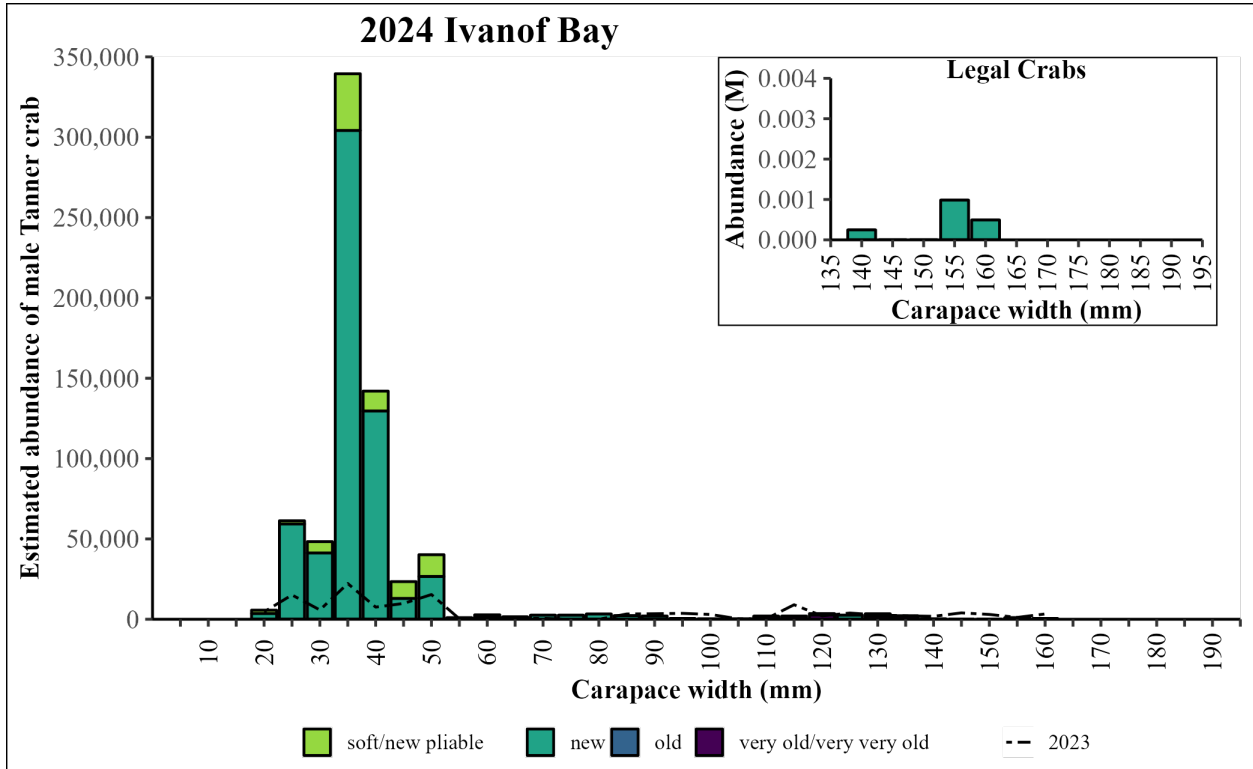

Figure 4.—Male Tanner crab abundance estimates by size, 2015–2024 Chignik District trawl surveys.

Figure 5.—Male Tanner crab abundance estimates by size and shell condition in Ivanof Bay and Mitrofanina Island in the Chignik District, with legal insets, 2024 trawl survey.