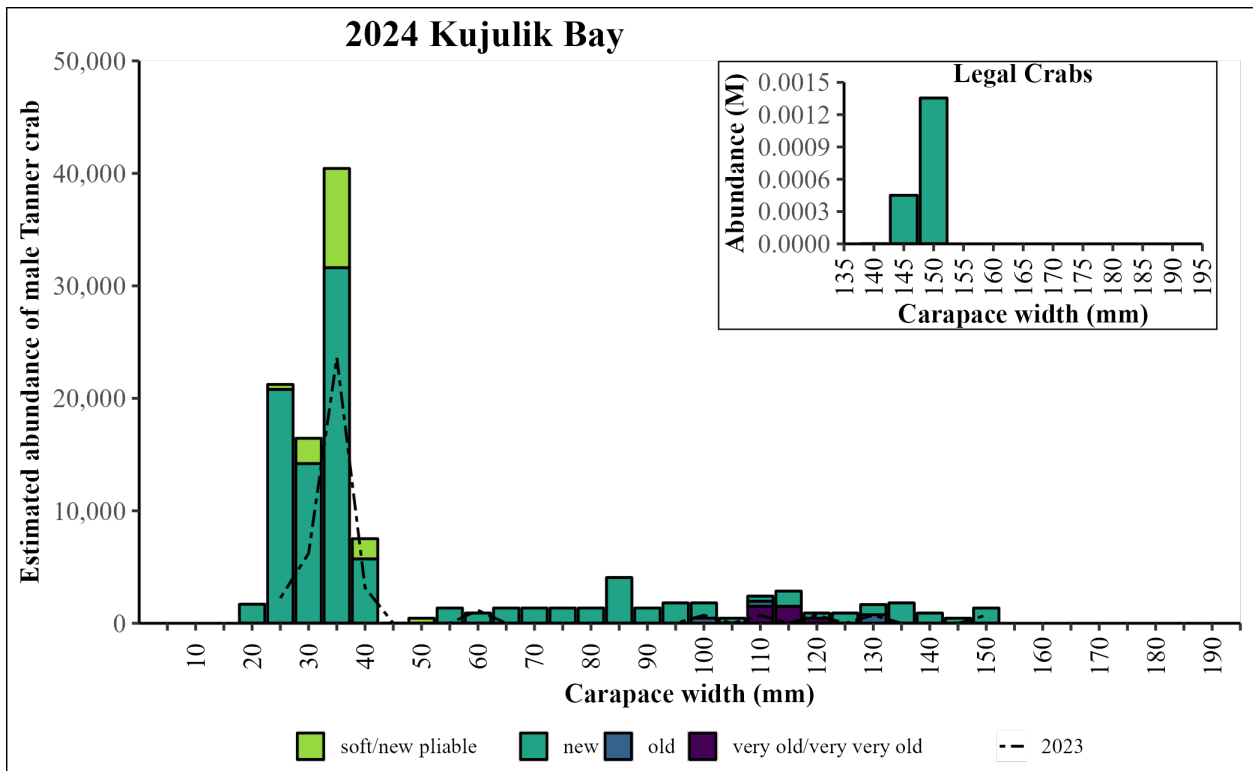

Figure 4.—Male Tanner crab abundance estimates by size, 2015–2024 Chignik District trawl surveys.

Figure 5.—Male Tanner crab abundance estimates by size and shell condition in Ivanof Bay and Mitrofanina Island in the Chignik District, with legal insets, 2024 trawl survey.