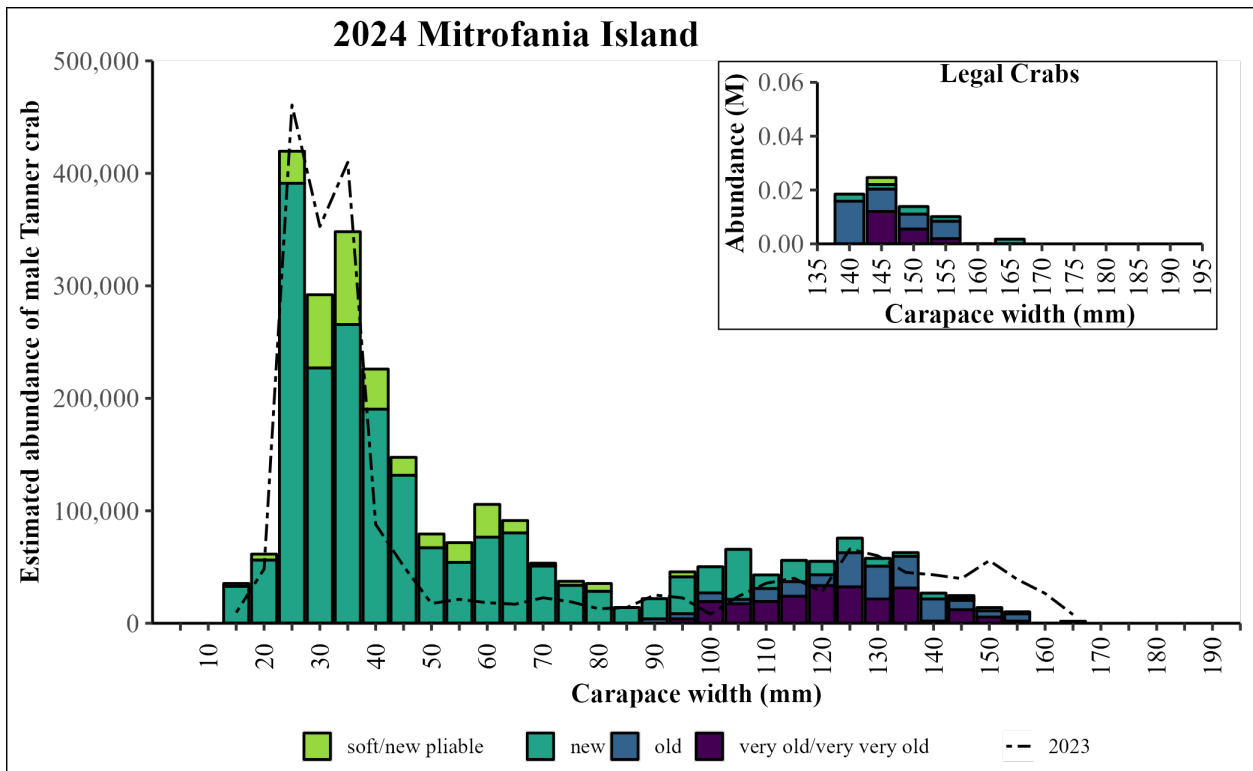

Figure 4.—Male Tanner crab abundance estimates by size, 2015–2024 Chignik District trawl surveys.

Figure 5.—Male Tanner crab abundance estimates by size and shell condition in Ivanof Bay and Mitrofanina Island in the Chignik District, with legal insets, 2024 trawl survey.