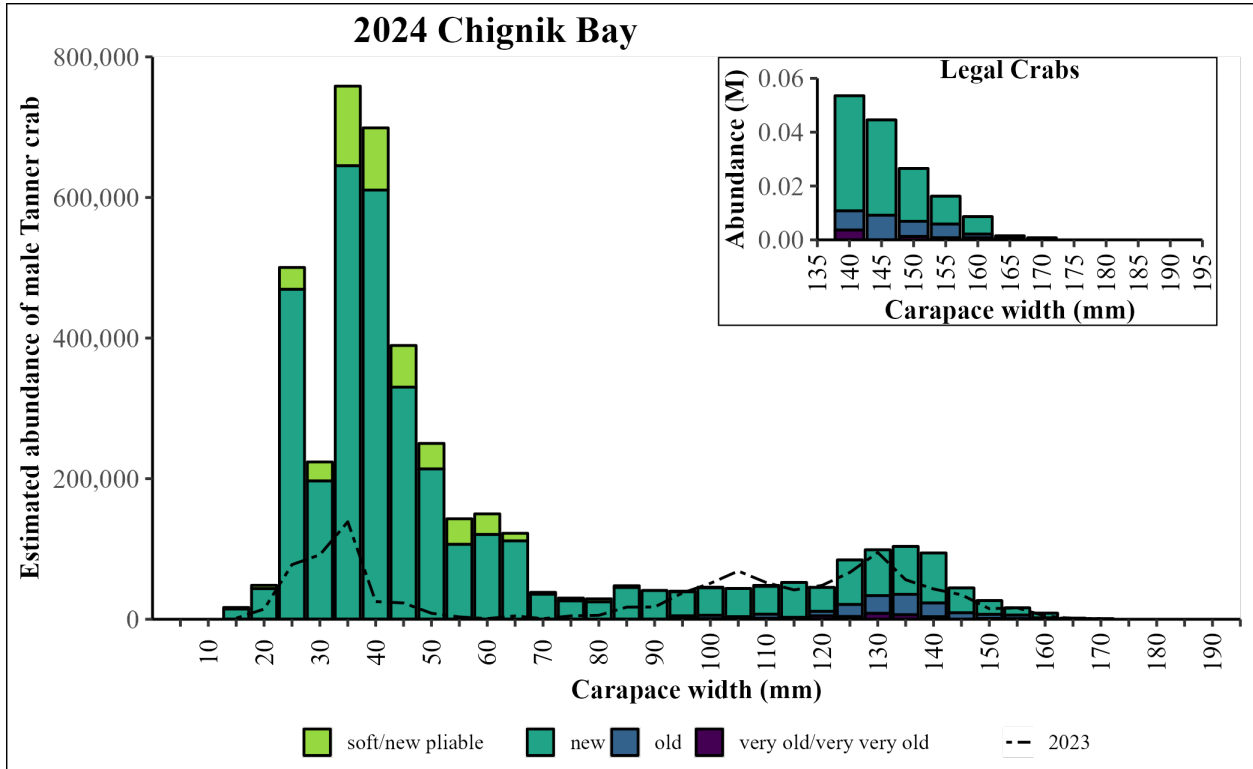

Figure 4.—Male Tanner crab abundance estimates by size, 2015–2024 Chignik District trawl surveys.

Figure 5.—Male Tanner crab abundance estimates by size and shell condition in Ivanof Bay and Mitrofanina Island in the Chignik District, with legal insets, 2024 trawl survey.