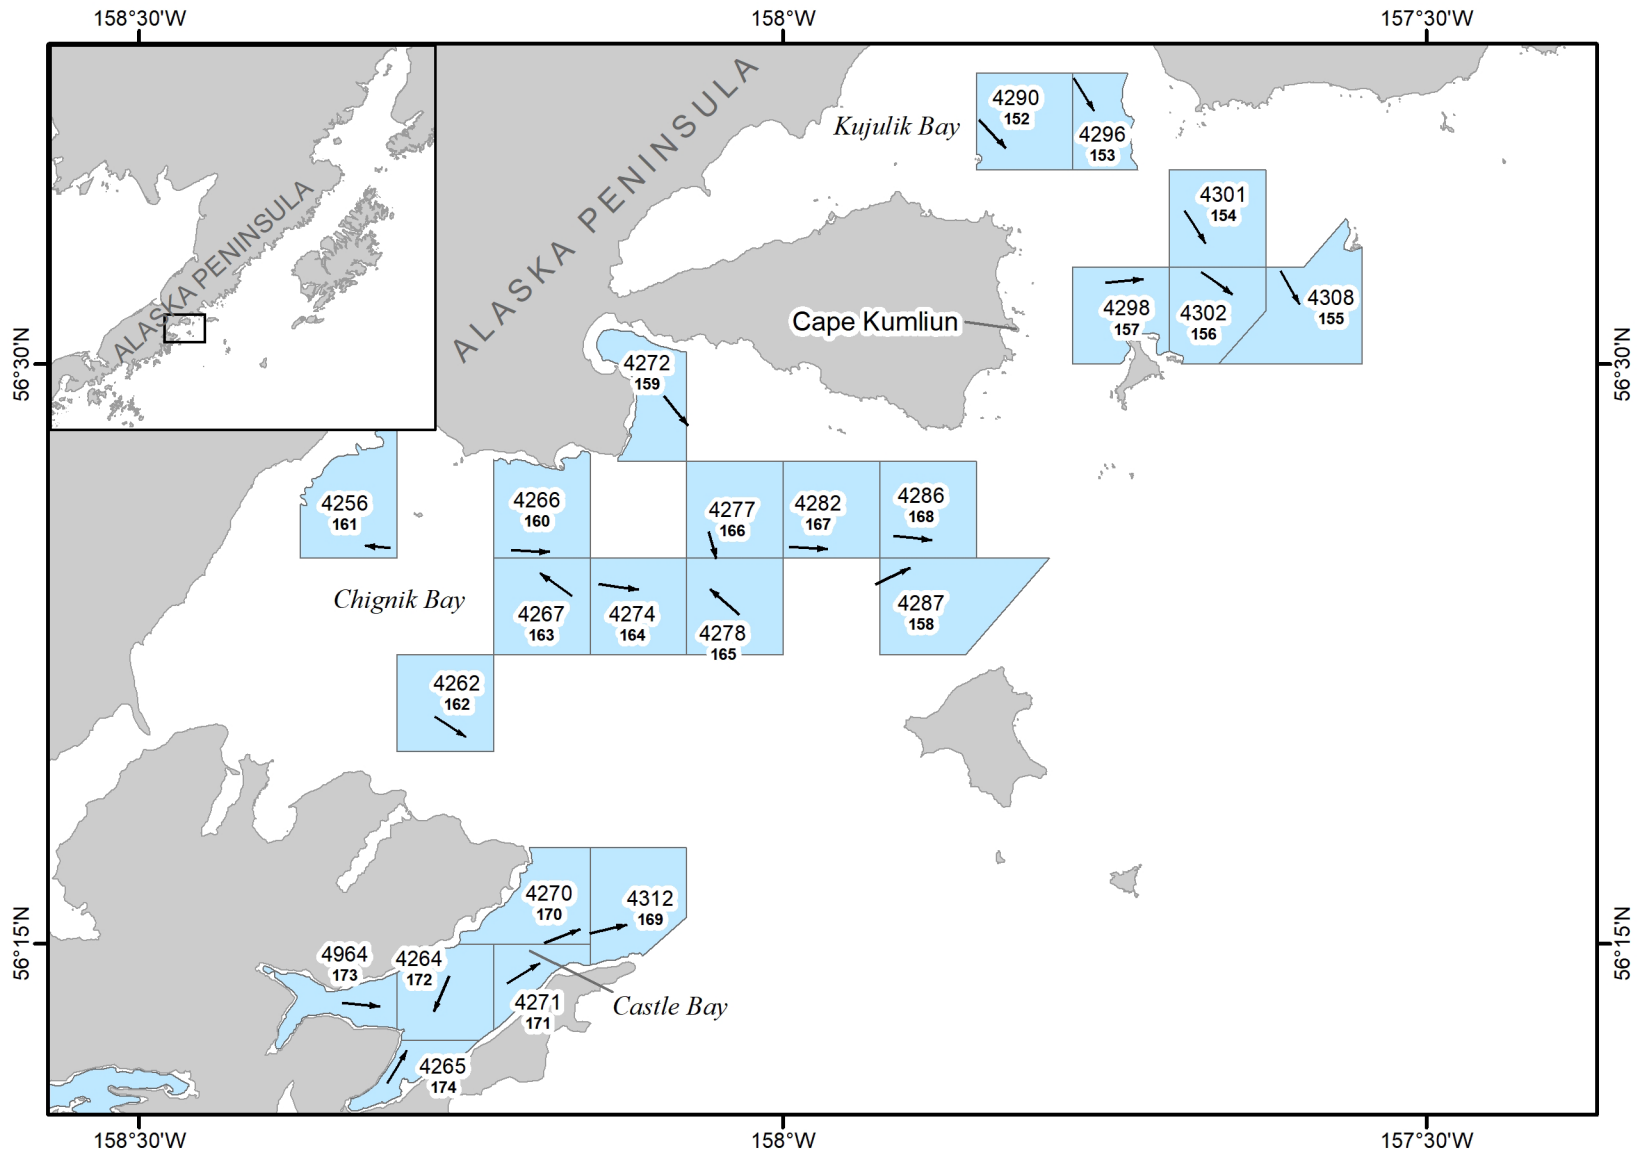

Figure 7.—Station boundaries with station designations, trawl haul numbers (bold) and locations (arrows), Kujulik, Chignik, and Castle Bays, 2024.