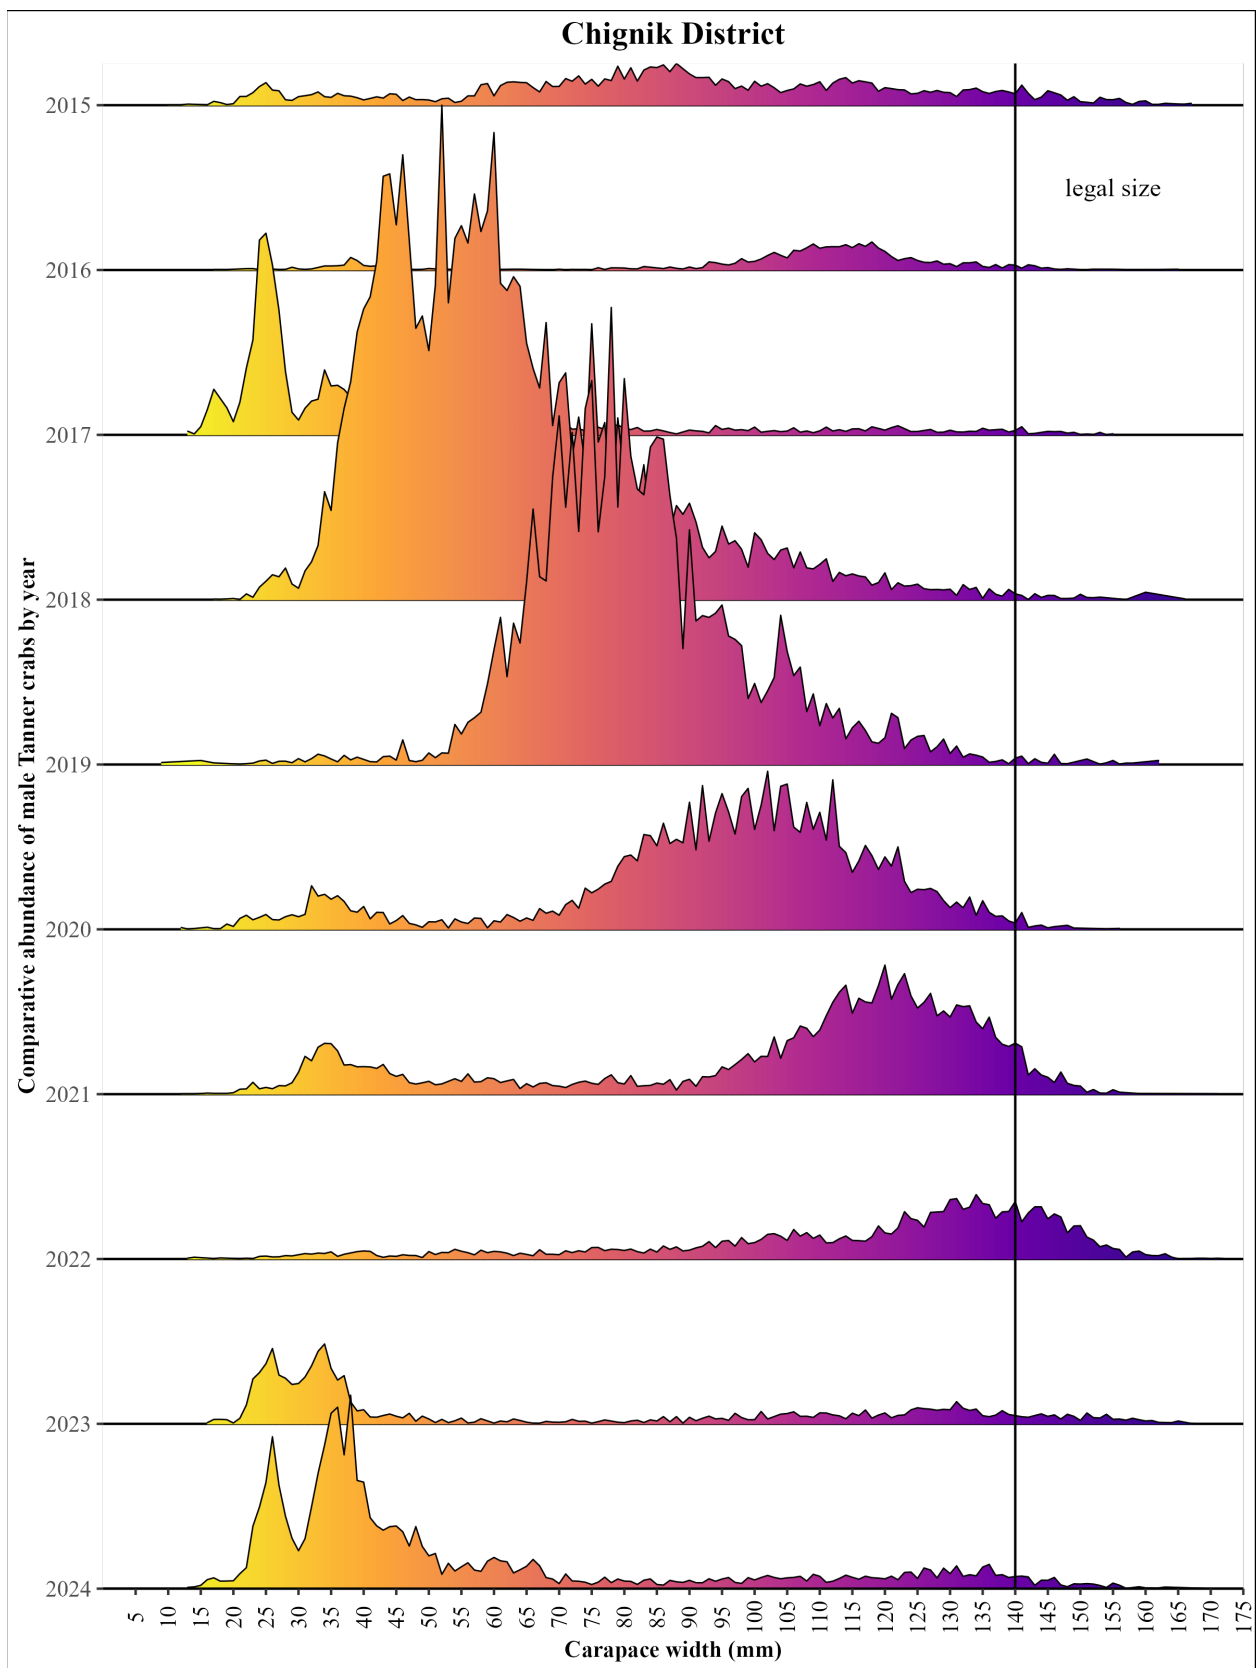

Division of Commercial Fisheries

TABLE OF CONTENTS

Figure		Page
1.	Mature male Tanner crab abundance estimates in the Chignik District from the 2024 Chignik trawl survey.....	1
2.	Legal-size male Tanner crab abundance estimates in the Chignik District from the 2024 Chignik trawl survey.....	2
3.	Juvenile Tanner crab abundance estimates in the Chignik District from the 2024 Chignik trawl survey.....	3
4.	Male Tanner crab abundance estimates by size, 2015–2024 Chignik District trawl surveys.....	4
5.	Male Tanner crab abundance estimates by size and shell condition in Ivanof Bay and Mitrofanina Island in the Chignik District, with legal insets, 2024 trawl survey.....	5
6.	Male Tanner crab abundance estimates by size and shell condition in Chignik and Kujulik Bays in the Chignik District, with legal insets, 2024 trawl survey.....	6
7.	Station boundaries with station designations, trawl haul numbers (bold) and locations (arrows), Kujulik, Chignik, and Castle Bays, 2024.	7
8.	Station boundaries with station designations, trawl haul numbers (bold) and locations (arrows), Ivanof, and Kuiuhta Bays, and Mitrofanina Island, 2024.....	8

Figure 2.—Legal-size male Tanner crab abundance estimates in the Chignik District from the 2024 Chignik trawl survey.

Figure 3.—Juvenile Tanner crab abundance estimates in the Chignik District from the 2024 Chignik trawl survey.

Figure 4.—Male Tanner crab abundance estimates by size, 2015–2024 Chignik District trawl surveys.

Figure 5.—Male Tanner crab abundance estimates by size and shell condition in Ivanof Bay and Mitrofanina Island in the Chignik District, with legal insets, 2024 trawl survey.

Figure 8.—Station boundaries with station designations, trawl haul numbers (bold) and locations (arrows), Ivanof, and Kuiukta Bays, and Mitrofanía Island, 2024.

Table 1.—Tanner crab abundance estimates in the Chignik District by station, 2024.