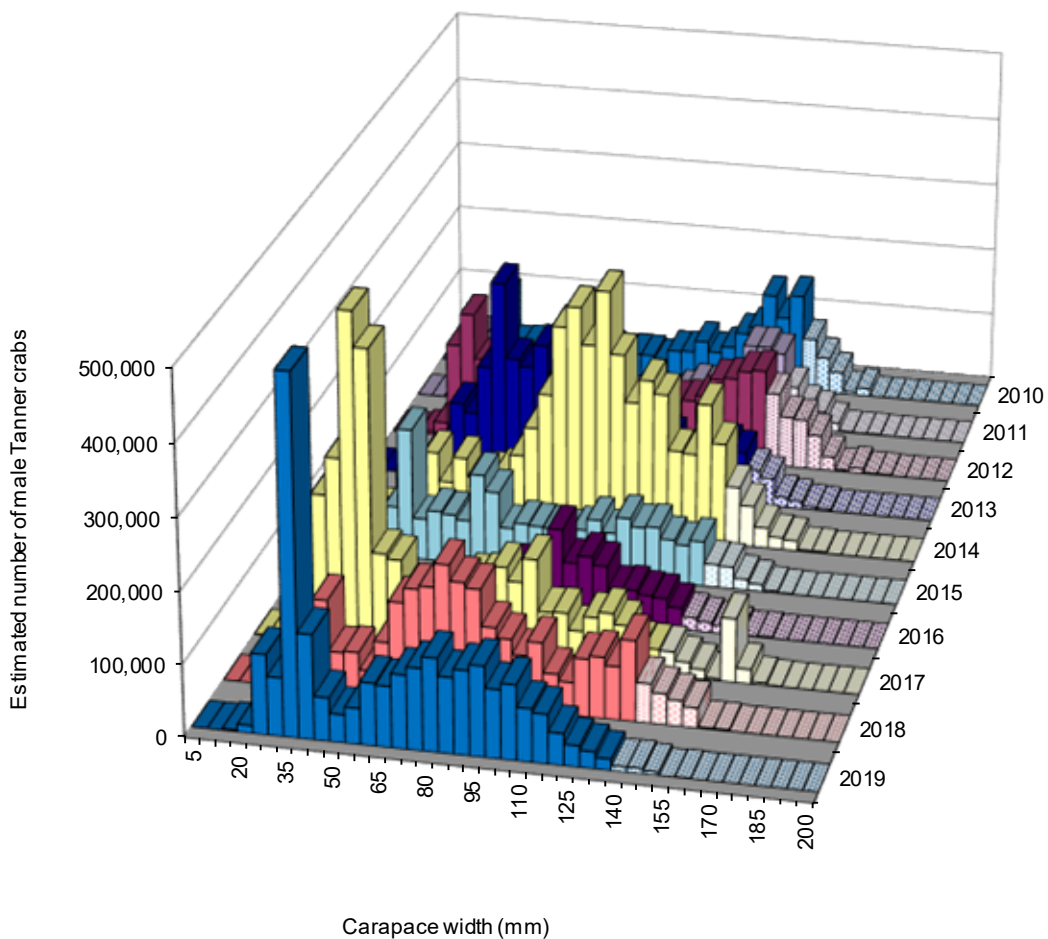

Figure 2.—Abundance estimates of legal-size male Tanner crab in the Eastern Aleutian District from the 2019 Eastern Aleutian trawl survey.

Figure 3.—Abundance estimates of juvenile Tanner crab in the Eastern Aleutian District from the 2019 Eastern Aleutian trawl survey.

Eastern Aleutian

Figure 4.—Male Tanner crab abundance estimates by size, 2010-2019 Eastern Aleutian District trawl surveys (legal crab lightly shaded).

Figure 5.—Estimated abundance of male Tanner crabs in the Akutan and Unalaska/Kalekta sections of the Eastern Aleutian District by size and shell condition, 2019 trawl survey.

Figure 6.—Estimated abundance of male Tanner crabs in the Makushin/Skan of the Eastern Aleutian District by size and shell condition, 2019 trawl survey.

Figure 7.—Station boundaries with station designations, trawl haul numbers (bold) and locations (arrows), Akutan Bay, 2019.