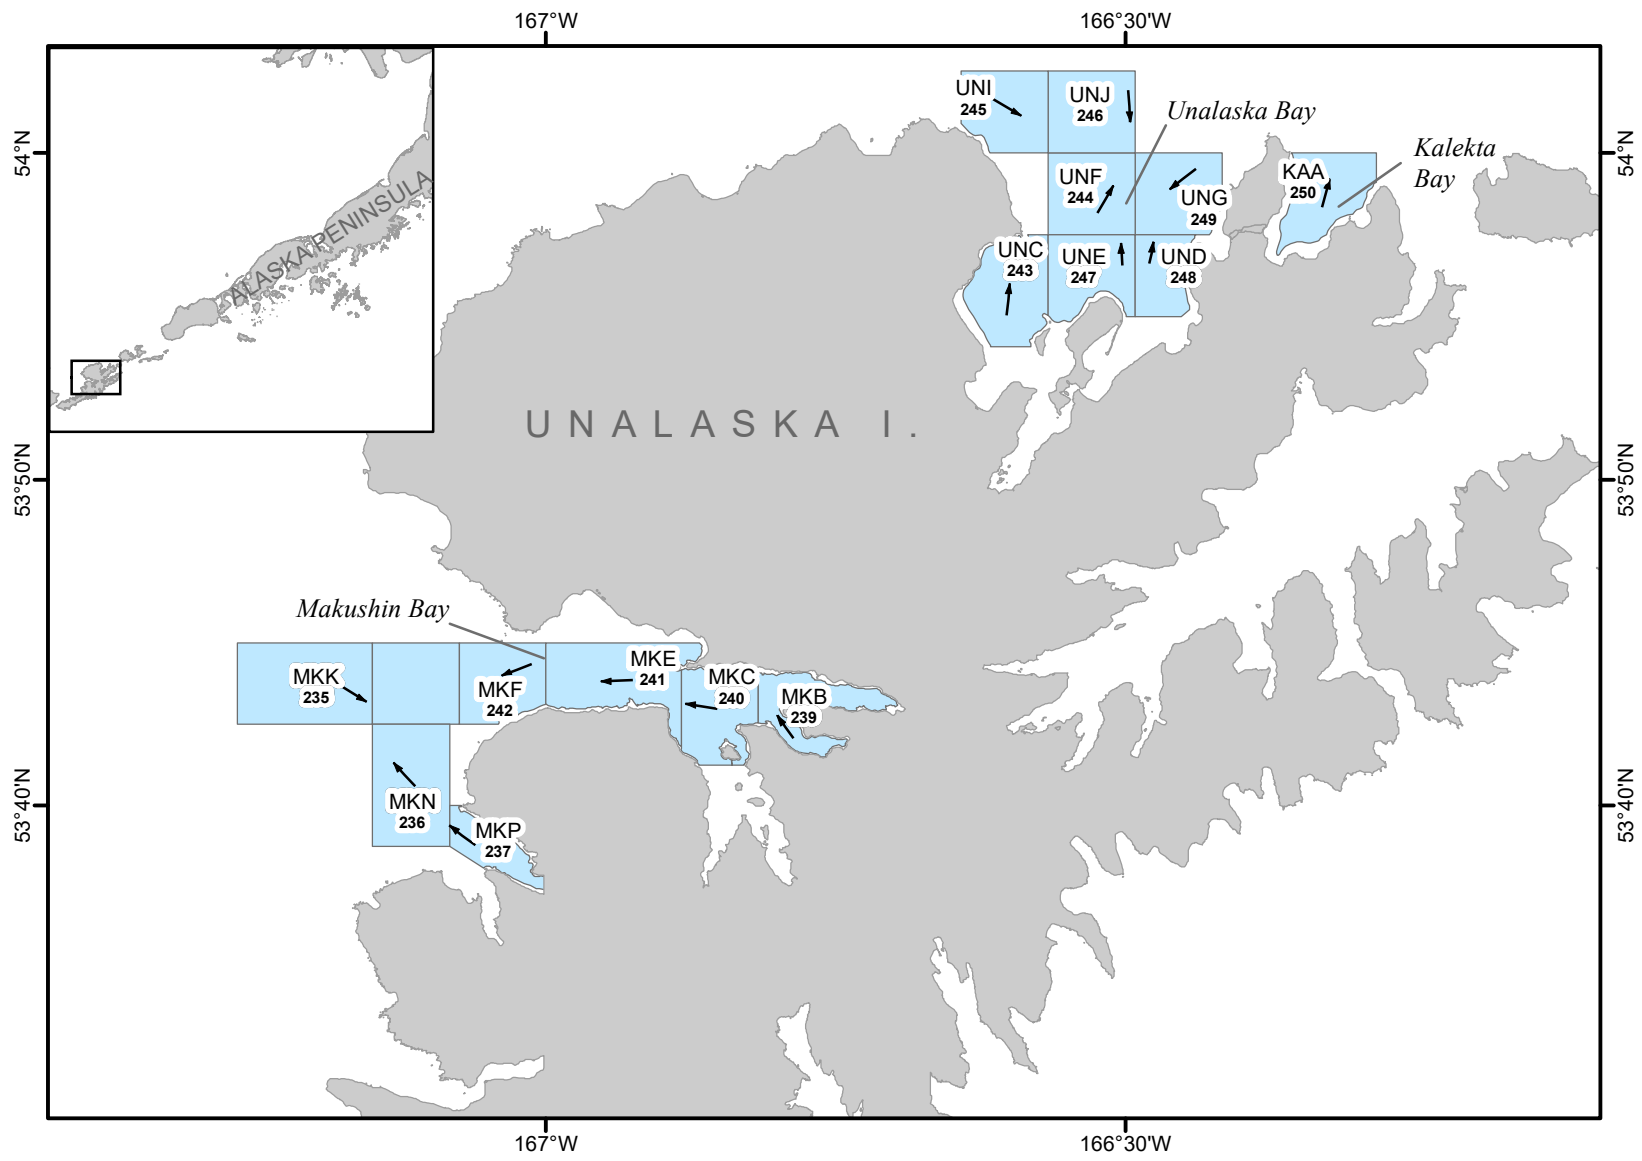

Eastern Aleutian

Figure 4.—Male Tanner crab abundance estimates by size, 2010-2019 Eastern Aleutian District trawl surveys (legal crab lightly shaded).

Figure 5.—Estimated abundance of male Tanner crabs in the Akutan and Unalaska/Kalekta sections of the Eastern Aleutian District by size and shell condition, 2019 trawl survey.

Figure 6.—Estimated abundance of male Tanner crabs in the Makushin/Skan of the Eastern Aleutian District by size and shell condition, 2019 trawl survey.

Figure 7.—Station boundaries with station designations, trawl haul numbers (bold) and locations (arrows), Akutan Bay, 2019.

Figure 8.—Station boundaries with station designations, trawl haul numbers (bold) and locations (arrows), Unalaska and Makushin bays, 2019.

Table 1.—Abundance estimates of Tanner crab in the Eastern Aleutian District by station, 2019.