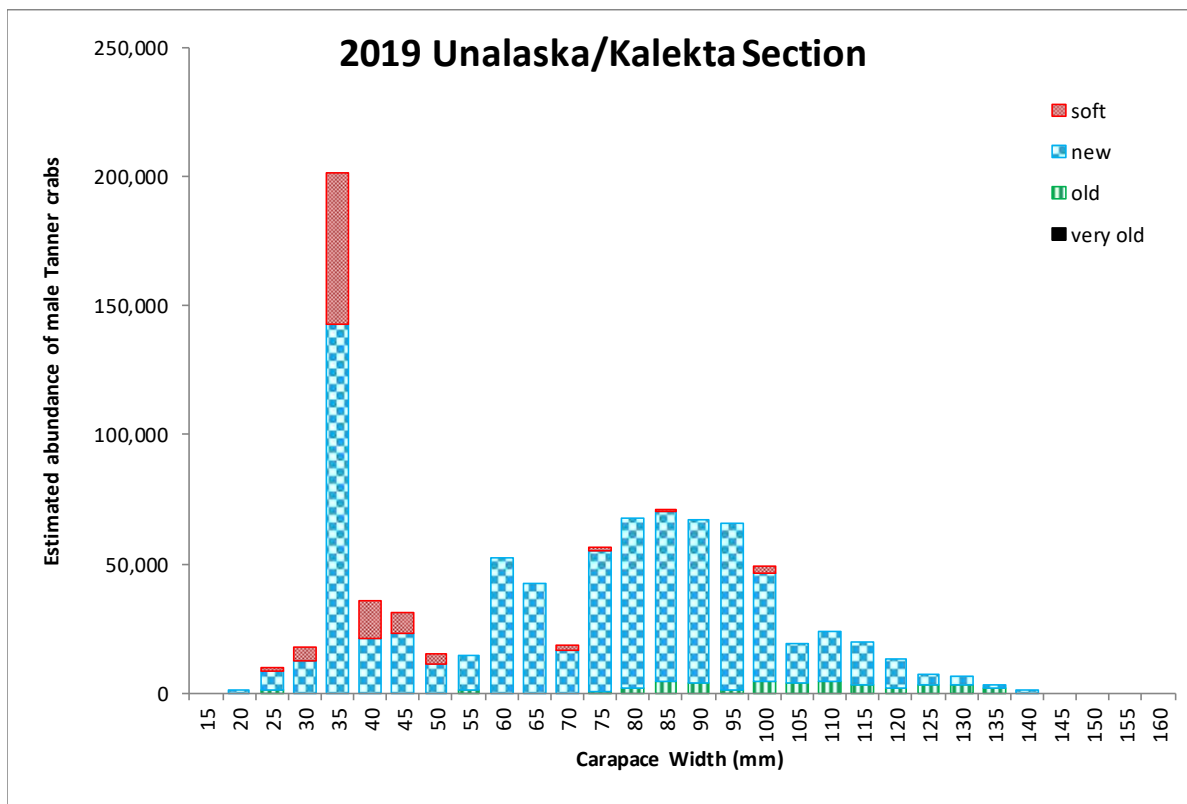

Figure 2.—Abundance estimates of legal-size male Tanner crab in the Eastern Aleutian District from the 2019 Eastern Aleutian trawl survey.

Figure 3.—Abundance estimates of juvenile Tanner crab in the Eastern Aleutian District from the 2019 Eastern Aleutian trawl survey.

Eastern Aleutian

Figure 4.—Male Tanner crab abundance estimates by size, 2010-2019 Eastern Aleutian District trawl surveys (legal crab lightly shaded).

Figure 5.—Estimated abundance of male Tanner crabs in the Akutan and Unalaska/Kalekta sections of the Eastern Aleutian District by size and shell condition, 2019 trawl survey.

Figure 6.—Estimated abundance of male Tanner crabs in the Makushin/Skan of the Eastern Aleutian District by size and shell condition, 2019 trawl survey.

Figure 7.—Station boundaries with station designations, trawl haul numbers (bold) and locations (arrows), Akutan Bay, 2019.