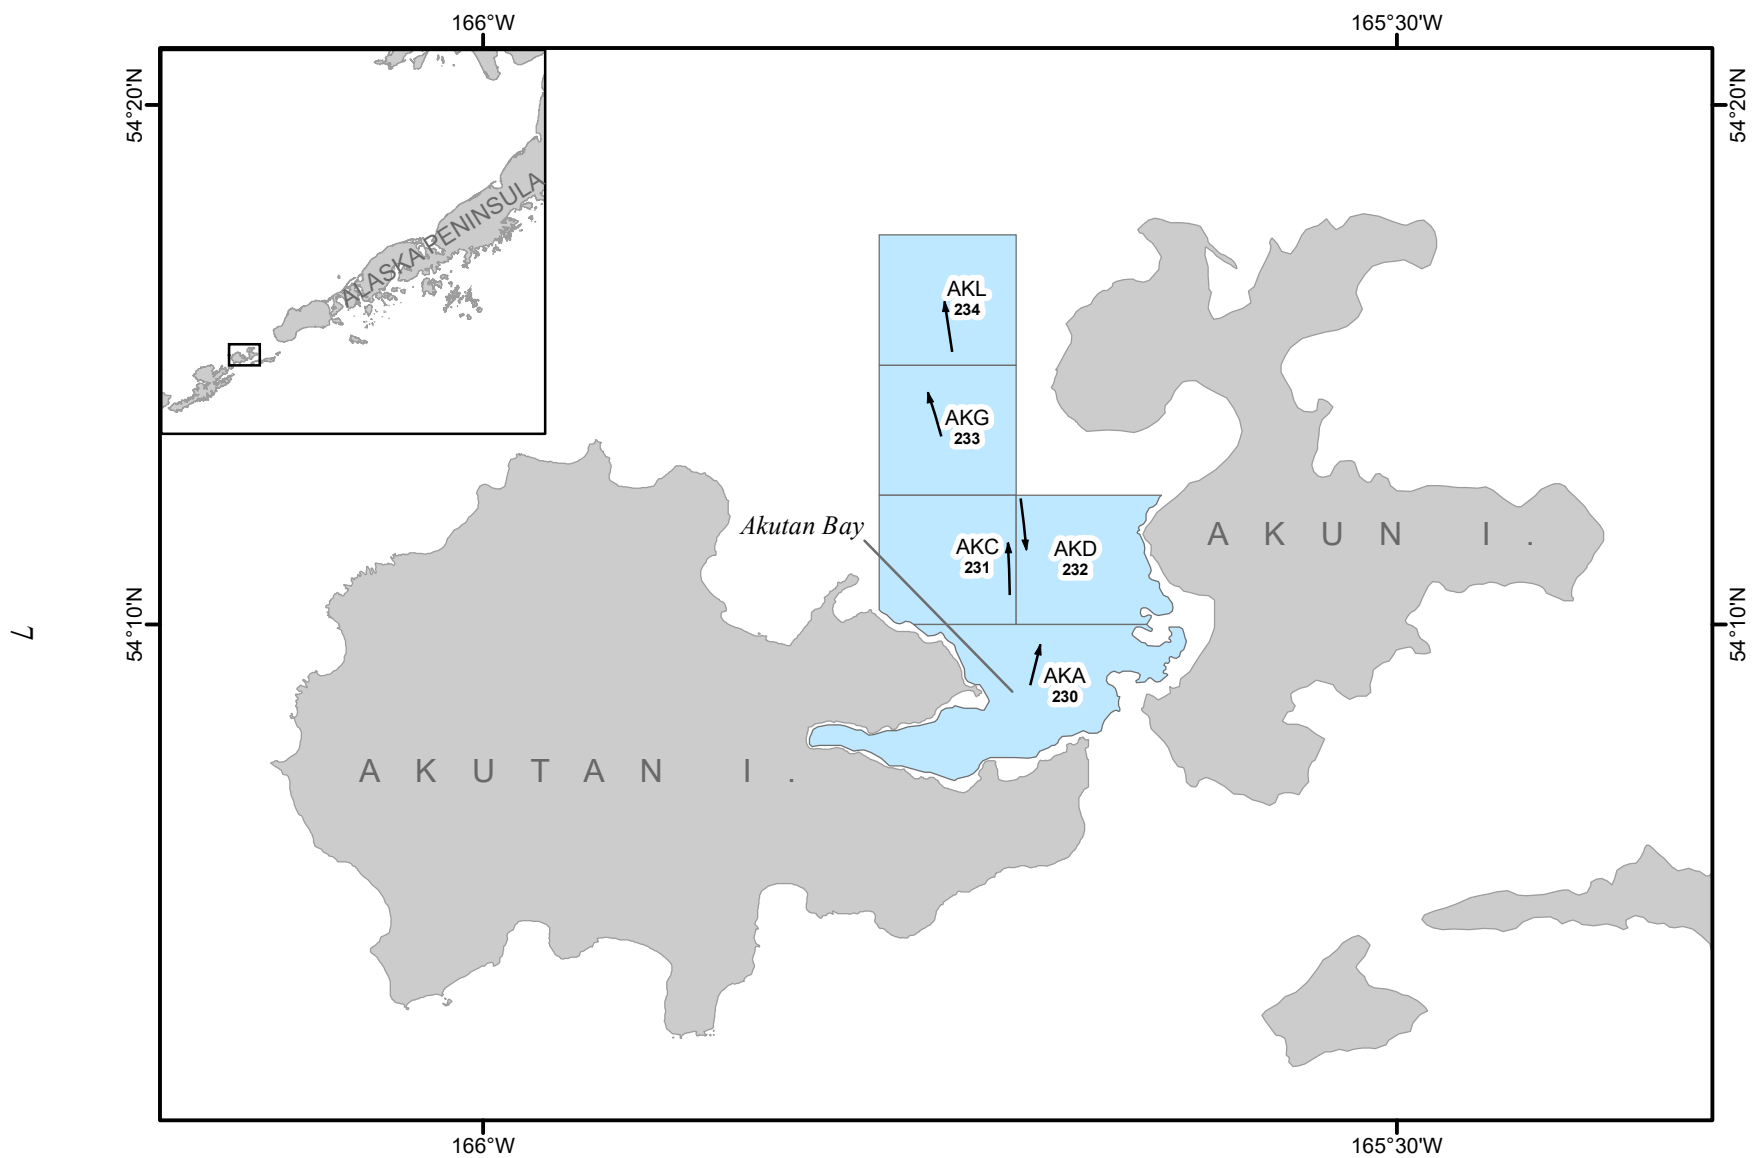

Figure 6.—Estimated abundance of male Tanner crabs in the Makushin/Skan of the Eastern Aleutian District by size and shell condition, 2019 trawl survey.

Figure 7.—Station boundaries with station designations, trawl haul numbers (bold) and locations (arrows), Akutan Bay, 2019.

Figure 8.—Station boundaries with station designations, trawl haul numbers (bold) and locations (arrows), Unalaska and Makushin bays, 2019.

Table 1.—Abundance estimates of Tanner crab in the Eastern Aleutian District by station, 2019.