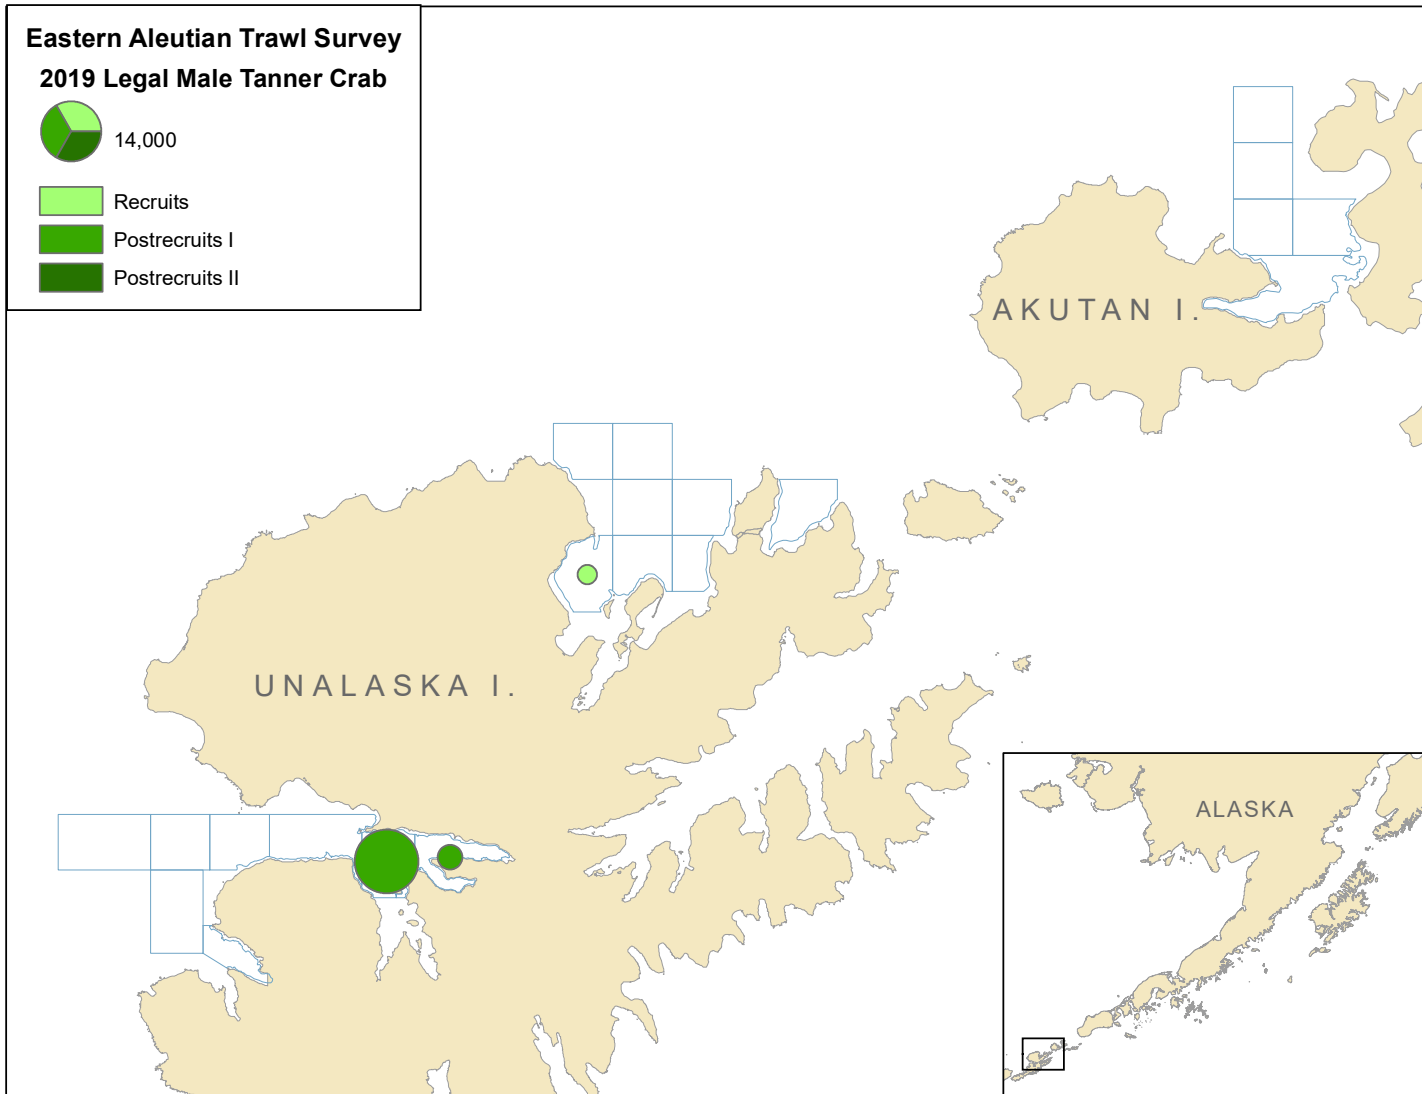

Division of Commercial Fisheries

TABLE OF CONTENTS

Figure		Page
1.	Abundance estimates of mature male Tanner crab in the Eastern Aleutian District from the 2019 Eastern Aleutian trawl survey.	1
2.	Abundance estimates of legal-size male Tanner crab in the Eastern Aleutian District from the 2019 Eastern Aleutian trawl survey.	2
3.	Abundance estimates of juvenile Tanner crab in the Eastern Aleutian District from the 2019 Eastern Aleutian trawl survey.	3
4.	Male Tanner crab abundance estimates by size, 2010-2019 Eastern Aleutian District trawl surveys (legal crab lightly shaded).	4
5.	Estimated abundance of male Tanner crabs in the Akutan and Unalaska/Kalekta sections of the Eastern Aleutian District by size and shell condition, 2019 trawl survey.	5
6.	Estimated abundance of male Tanner crabs in the Makushin/Skan of the Eastern Aleutian District by size and shell condition, 2019 trawl survey.	6
7.	Station boundaries with station designations, trawl haul numbers (bold) and locations (arrows), Akutan Bay, 2019.	7
8.	Station boundaries with station designations, trawl haul numbers (bold) and locations (arrows), Unalaska and Makushin bays, 2019.	8

Table		Page
1.	Abundance estimates of Tanner crab in the Eastern Aleutian District by station, 2019.	9
2.	Fishing log from the Eastern Aleutian District trawl survey, 2019.	10

Figure 1.—Abundance estimates of mature male Tanner crab in the Eastern Aleutian District from the 2019 Eastern Aleutian trawl survey.

Figure 2.—Abundance estimates of legal-size male Tanner crab in the Eastern Aleutian District from the 2019 Eastern Aleutian trawl survey.

Figure 3.—Abundance estimates of juvenile Tanner crab in the Eastern Aleutian District from the 2019 Eastern Aleutian trawl survey.

Figure 8.—Station boundaries with station designations, trawl haul numbers (bold) and locations (arrows), Unalaska and Makushin bays, 2019.

Table 1.—Abundance estimates of Tanner crab in the Eastern Aleutian District by station, 2019.