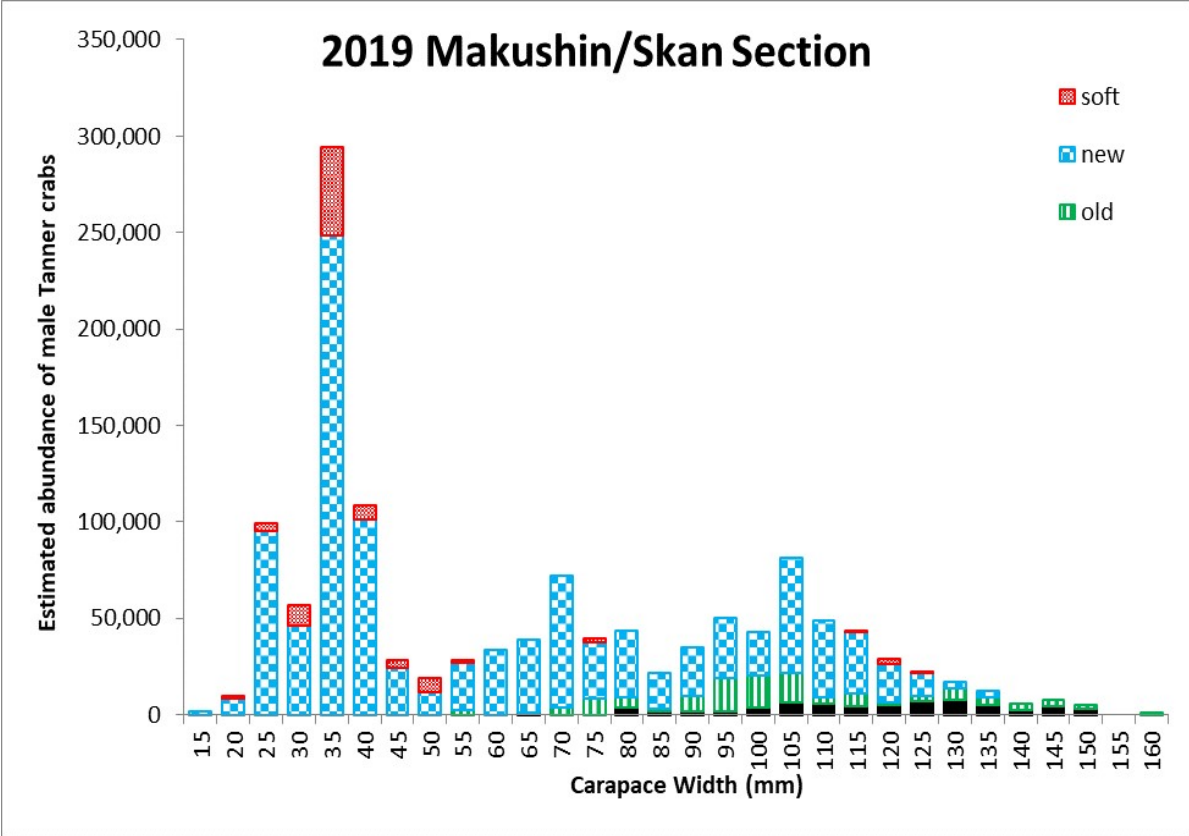

Figure 2.—Abundance estimates of legal-size male Tanner crab in the Eastern Aleutian District from the 2019 Eastern Aleutian trawl survey.

Figure 3.—Abundance estimates of juvenile Tanner crab in the Eastern Aleutian District from the 2019 Eastern Aleutian trawl survey.

Eastern Aleutian

Figure 4.—Male Tanner crab abundance estimates by size, 2010-2019 Eastern Aleutian District trawl surveys (legal crab lightly shaded).

Figure 5.—Estimated abundance of male Tanner crabs in the Akutan and Unalaska/Kalekta sections of the Eastern Aleutian District by size and shell condition, 2019 trawl survey.

Figure 6.—Estimated abundance of male Tanner crabs in the Makushin/Skan of the Eastern Aleutian District by size and shell condition, 2019 trawl survey.

Figure 7.—Station boundaries with station designations, trawl haul numbers (bold) and locations (arrows), Akutan Bay, 2019.