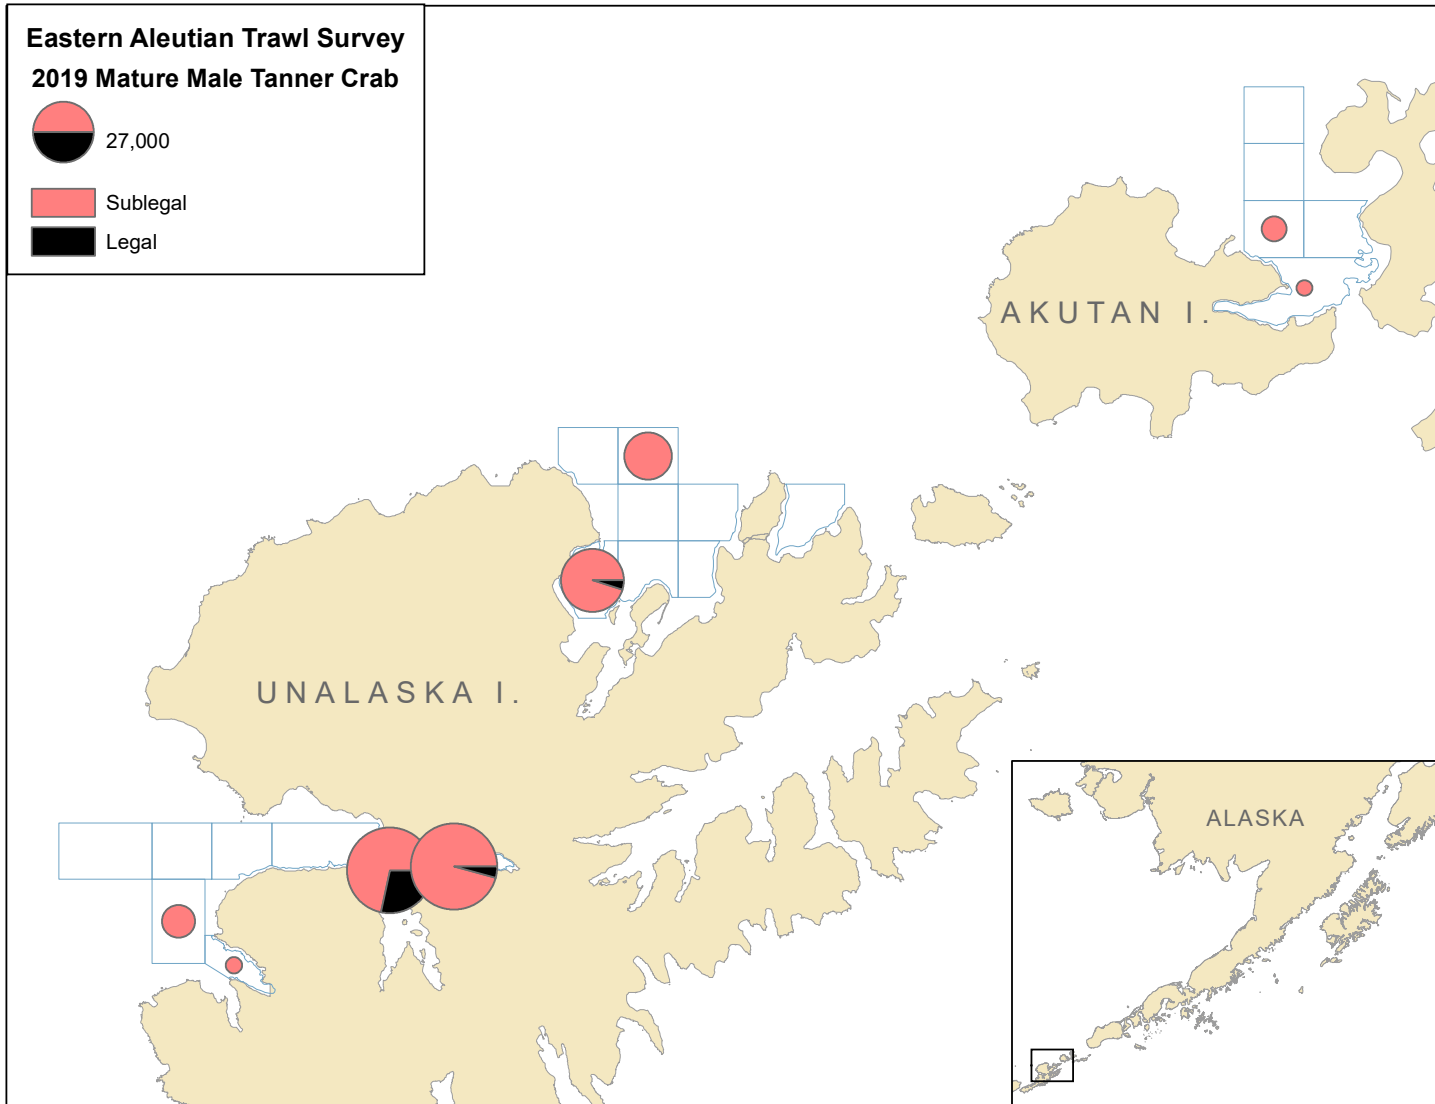

Division of Commercial Fisheries

TABLE OF CONTENTS

Figure		Page
1.	Abundance estimates of mature male Tanner crab in the Eastern Aleutian District from the 2019 Eastern Aleutian trawl survey.	1
2.	Abundance estimates of legal-size male Tanner crab in the Eastern Aleutian District from the 2019 Eastern Aleutian trawl survey.	2
3.	Abundance estimates of juvenile Tanner crab in the Eastern Aleutian District from the 2019 Eastern Aleutian trawl survey.	3
4.	Male Tanner crab abundance estimates by size, 2010-2019 Eastern Aleutian District trawl surveys (legal crab lightly shaded).	4
5.	Estimated abundance of male Tanner crabs in the Akutan and Unalaska/Kalekta sections of the Eastern Aleutian District by size and shell condition, 2019 trawl survey.	5
6.	Estimated abundance of male Tanner crabs in the Makushin/Skan of the Eastern Aleutian District by size and shell condition, 2019 trawl survey.	6
7.	Station boundaries with station designations, trawl haul numbers (bold) and locations (arrows), Akutan Bay, 2019.	7
8.	Station boundaries with station designations, trawl haul numbers (bold) and locations (arrows), Unalaska and Makushin bays, 2019.	8

Table		Page
1.	Abundance estimates of Tanner crab in the Eastern Aleutian District by station, 2019.	9
2.	Fishing log from the Eastern Aleutian District trawl survey, 2019.	10

Figure 1.—Abundance estimates of mature male Tanner crab in the Eastern Aleutian District from the 2019 Eastern Aleutian trawl survey.

Figure 2.—Abundance estimates of legal-size male Tanner crab in the Eastern Aleutian District from the 2019 Eastern Aleutian trawl survey.

Figure 3.—Abundance estimates of juvenile Tanner crab in the Eastern Aleutian District from the 2019 Eastern Aleutian trawl survey.

Figure 8.—Station boundaries with station designations, trawl haul numbers (bold) and locations (arrows), Unalaska and Makushin bays, 2019.

Table 1.—Abundance estimates of Tanner crab in the Eastern Aleutian District by station, 2019.