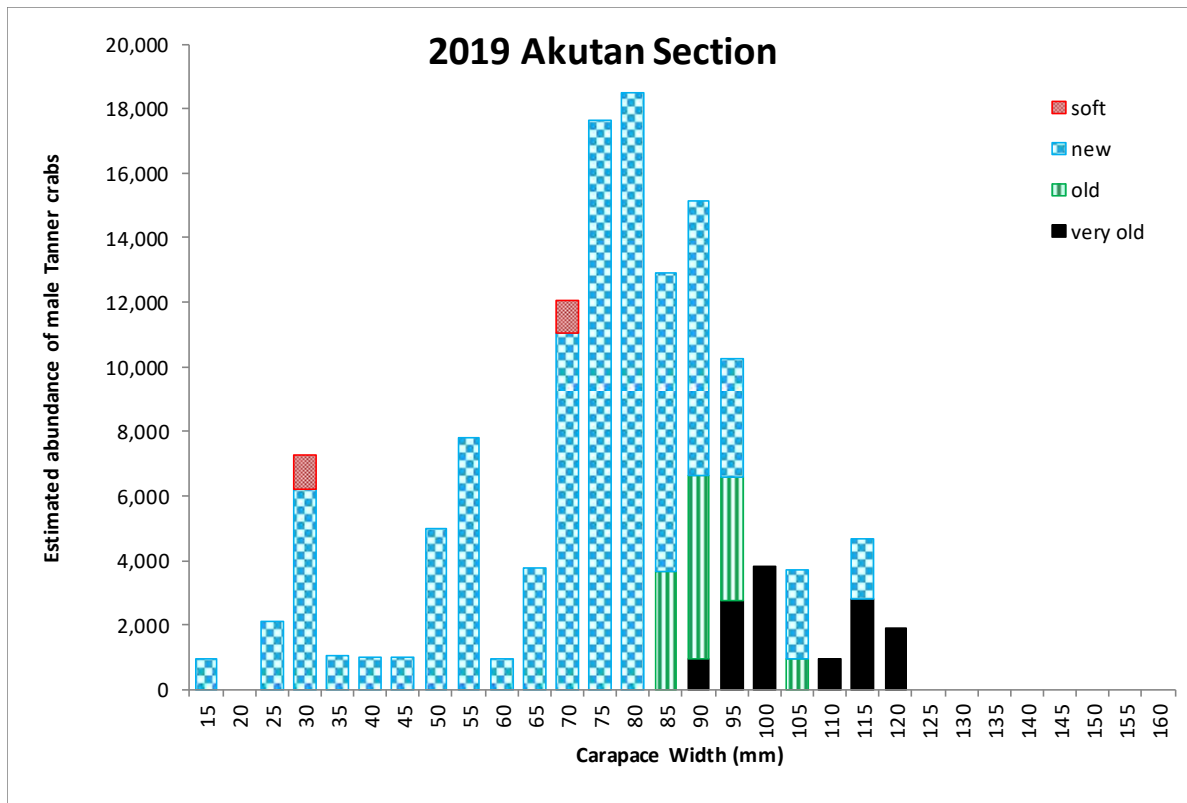

Figure 2.—Abundance estimates of legal-size male Tanner crab in the Eastern Aleutian District from the 2019 Eastern Aleutian trawl survey.

Figure 3.—Abundance estimates of juvenile Tanner crab in the Eastern Aleutian District from the 2019 Eastern Aleutian trawl survey.

Eastern Aleutian

Figure 4.—Male Tanner crab abundance estimates by size, 2010-2019 Eastern Aleutian District trawl surveys (legal crab lightly shaded).

Figure 5.—Estimated abundance of male Tanner crabs in the Akutan and Unalaska/Kalekta sections of the Eastern Aleutian District by size and shell condition, 2019 trawl survey.

Figure 6.—Estimated abundance of male Tanner crabs in the Makushin/Skan of the Eastern Aleutian District by size and shell condition, 2019 trawl survey.

Figure 7.—Station boundaries with station designations, trawl haul numbers (bold) and locations (arrows), Akutan Bay, 2019.