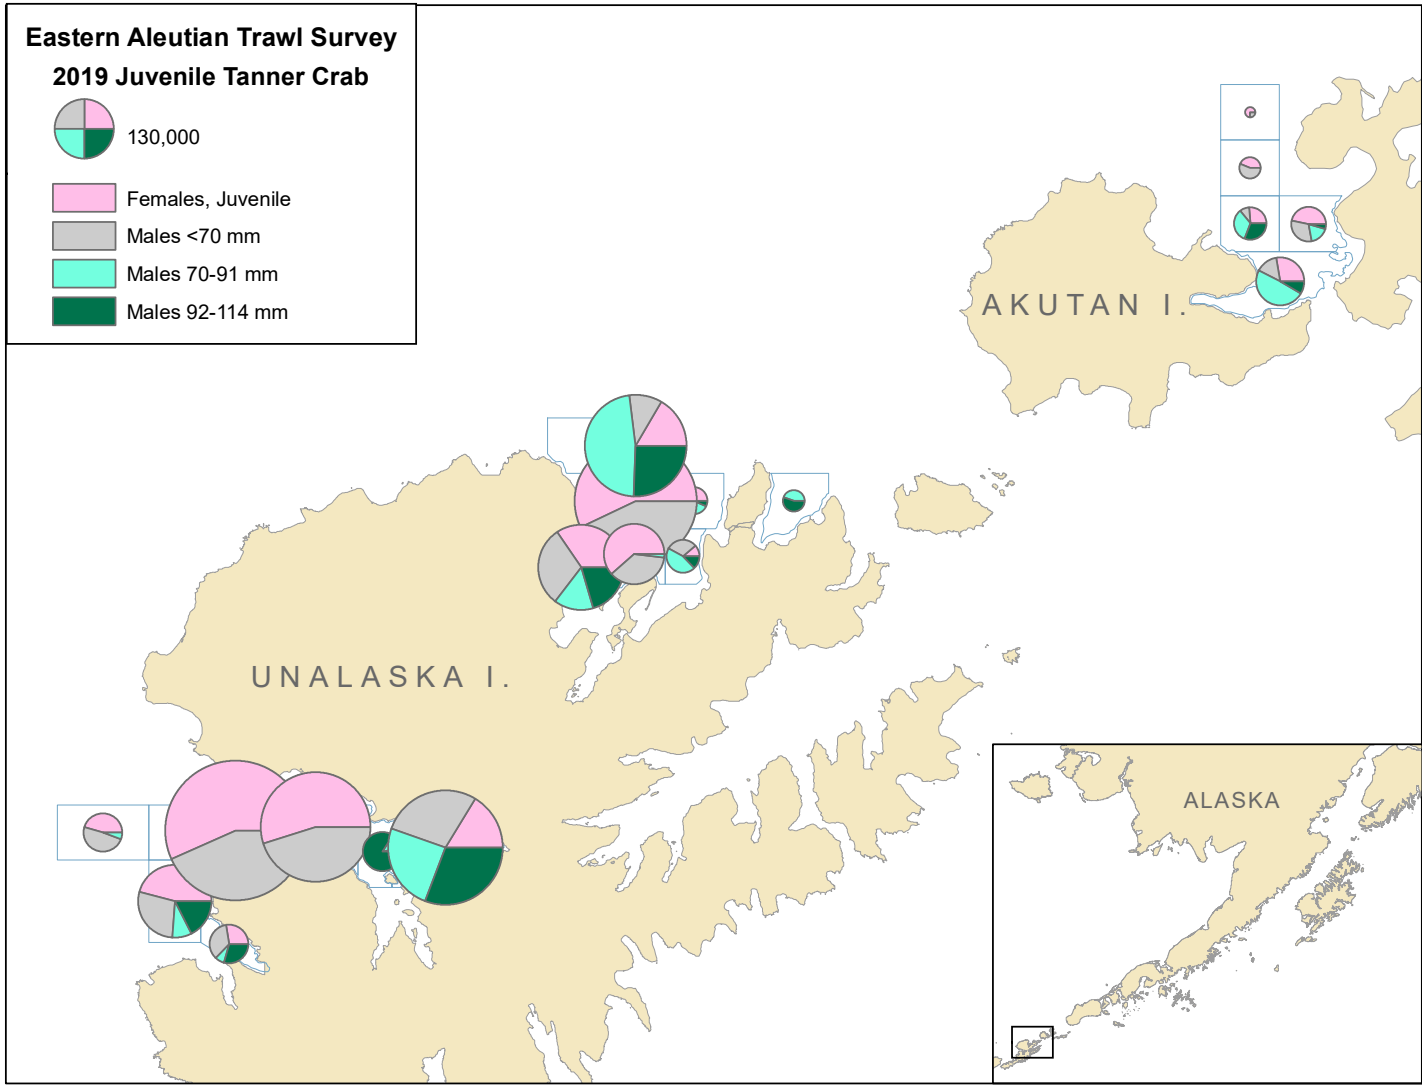

Figure 2.—Abundance estimates of legal-size male Tanner crab in the Eastern Aleutian District from the 2019 Eastern Aleutian trawl survey.

Figure 3.—Abundance estimates of juvenile Tanner crab in the Eastern Aleutian District from the 2019 Eastern Aleutian trawl survey.

Eastern Aleutian

Figure 4.—Male Tanner crab abundance estimates by size, 2010-2019 Eastern Aleutian District trawl surveys (legal crab lightly shaded).

Figure 5.—Estimated abundance of male Tanner crabs in the Akutan and Unalaska/Kalekta sections of the Eastern Aleutian District by size and shell condition, 2019 trawl survey.

Figure 6.—Estimated abundance of male Tanner crabs in the Makushin/Skan of the Eastern Aleutian District by size and shell condition, 2019 trawl survey.

Figure 7.—Station boundaries with station designations, trawl haul numbers (bold) and locations (arrows), Akutan Bay, 2019.

Figure 8.—Station boundaries with station designations, trawl haul numbers (bold) and locations (arrows), Unalaska and Makushin bays, 2019.

Table 1.—Abundance estimates of Tanner crab in the Eastern Aleutian District by station, 2019.