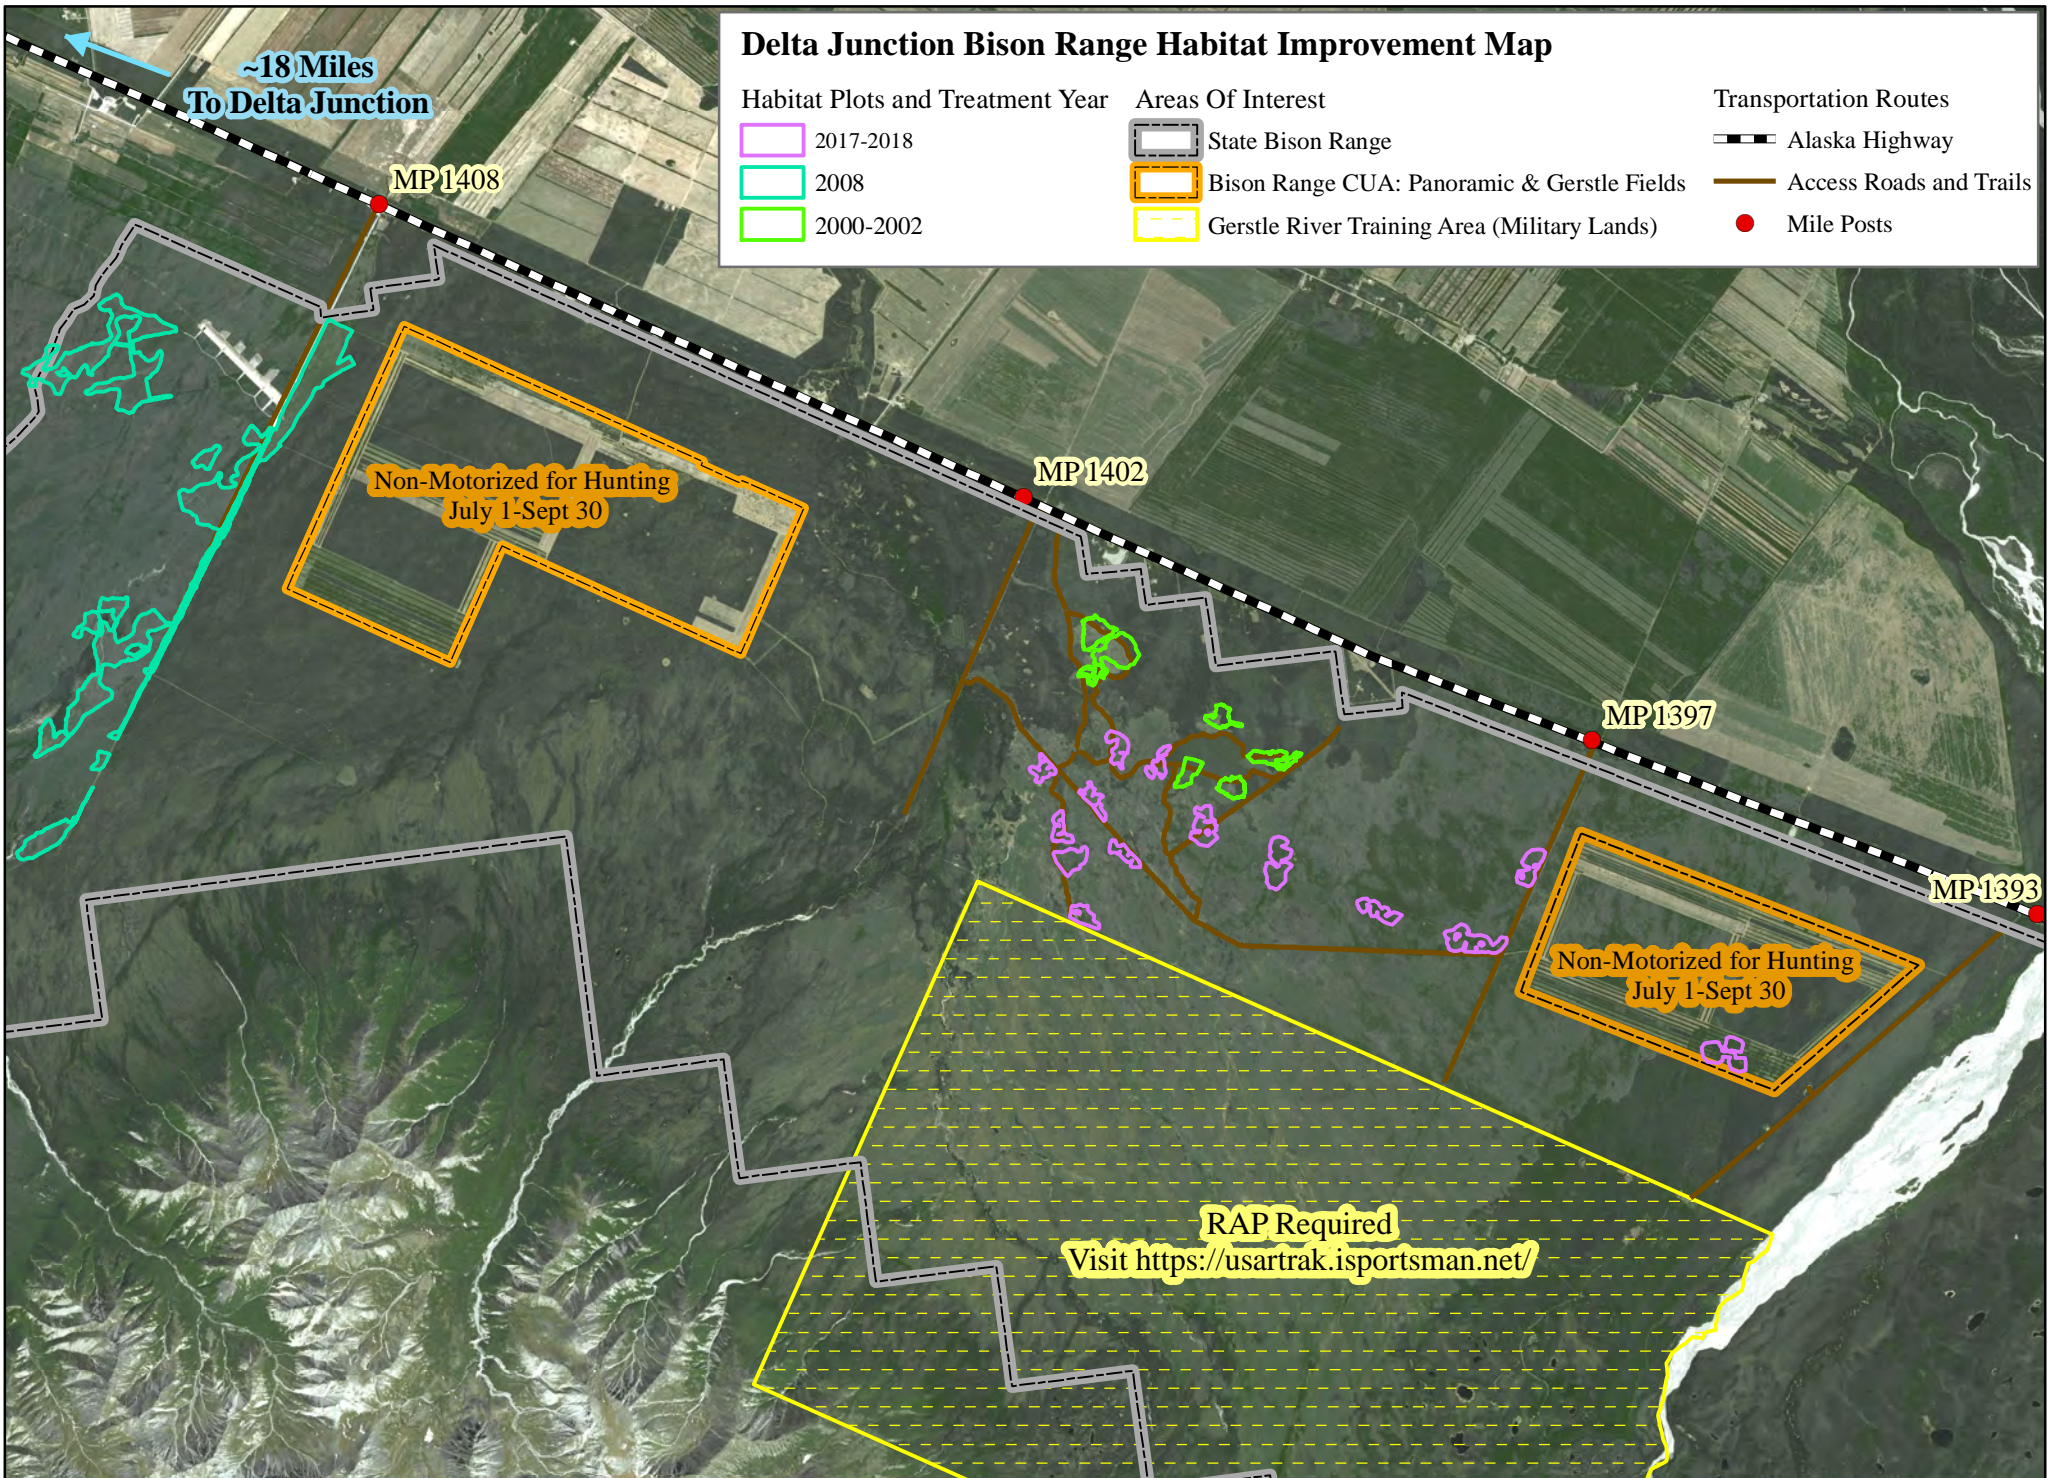

Delta Junction Bison Range Habitat Improvement Map

Habitat Plots and Treatment Year

- 2017-2018
- 2008
- 2000-2002

Areas Of Interest

- State Bison Range
- Bison Range CUA: Panoramic & Gerstle Fields
- Gerstle River Training Area (Military Lands)

Transportation Routes

- Alaska Highway
- Access Roads and Trails
- Mile Posts

Project Collaborators: ADF&G, DNR-Forestry, Founding Forty, and Ruffed Grouse Society
 Map Updated: 10/01/19