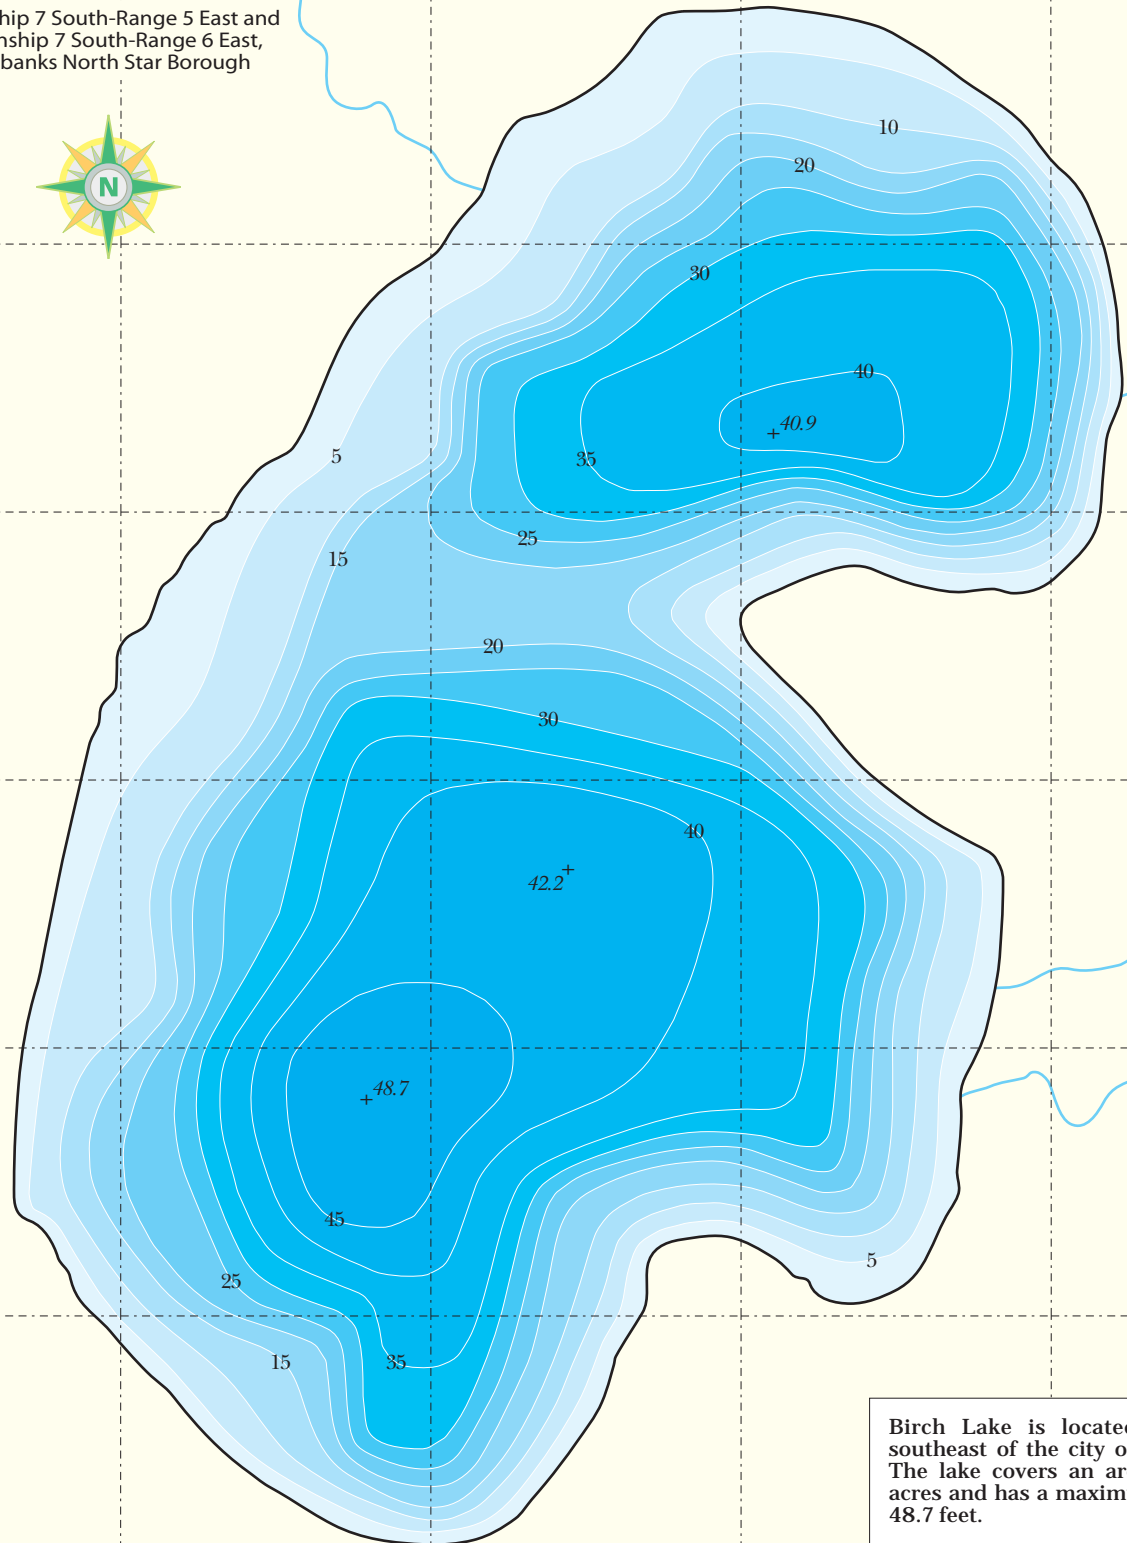

Birch Lake

Township 7 South-Range 5 East and
Township 7 South-Range 6 East,
Fairbanks North Star Borough

Chisholm
Lake

Birch Lake is located 48 miles southeast of the city of Fairbanks. The lake covers an area of 800.3 acres and has a maximum depth of 48.7 feet.

All depths are in feet.

Coordinate information is given in degrees-minutes-seconds.

Depth information from 2007 Alaska Department of Fish & Game bathymetric survey.