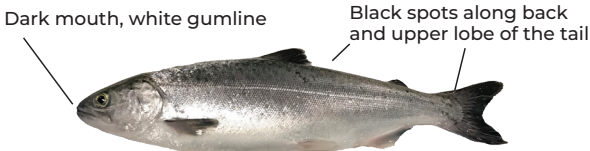

SOUTHCENTRAL ALASKA STOCKED LAKES AND SPECIES STOCKED

ANCHORAGE BOWL	RT	LS	AG	AC	LT
Airstrip/Willow Pond	★				
Alder Pond	★		★		
Beach Lake	★	★	★		
Campbell Creek	★				
Campbell Point Lake	★	★		★	
Cheney Lake	★	★			
Chester Creek/ University Lake	★				
Clunie Lake (JBER)	★	★		★	★
Delong Lake	★	★	★		
Edmunds Lake	★				
Fish Lake (JBER)	★			★	
Green Lake (JBER)	★	★		★	
Gwen Lake (JBER)	★				
Hillberg Lake (JBER)	★	★			
Jewel Lake	★	★			
Lake Otis	★				
Lower Fire Lake	★				
Mirror Lake	★	★			
Otter Lake (JBER)	★				
Rabbit Lake	★				
Sand Lake	★	★	★	★	★
Sixmile Lake (Upper & Lower) (JBER)	★				
Spring Lake (JBER)	★				
Taku-Campbell Lake	★	★	★		
Tangle Pond	★				
Thompson Lake	★			★	
Triangle Lake (JBER)	★				
Waldon Lake (JBER)	★				

KENAI PENINSULA	RT	LS	AG	AC	LT
Arc Lake		★	★		
Aurora Lake	★				
Barbara Lake	★				
Cabin Lake	★				
Carter Lake	★			★	
Centennial Lake	★	★			
Chugach Estates Lake	★				
Douglas Lake	★				
Elephant (Spirit) Lake	★	★		★	
Encelewski Lake	★				
First Lake	★				
Island Lake	★			★	
John Hedberg Lake	★				
Johnson Lake	★				
Long Lake	★				
Longmere Lake	★	★			
Loon Lake	★				
Lost Lake					★
Meridian Lake	★				
Rainbow Lake	★				
Roque Lake	★				
Scout Lake	★		★		
Sport Lake	★	★			
Thetis Lake	★				
Tirmore Lake	★		★		
Troop Lake	★			★	
Upper Summit Lake	★			★	★
Vagt Lake	★			★	

PRINCE WILLIAM SOUND	RT	LS	AG	AC	LT
Blueberry Lake	★				★
Ruth Lake	★				
Thompson Lake	★		★		

COHO SALMON (LANDLOCKED SALMON)