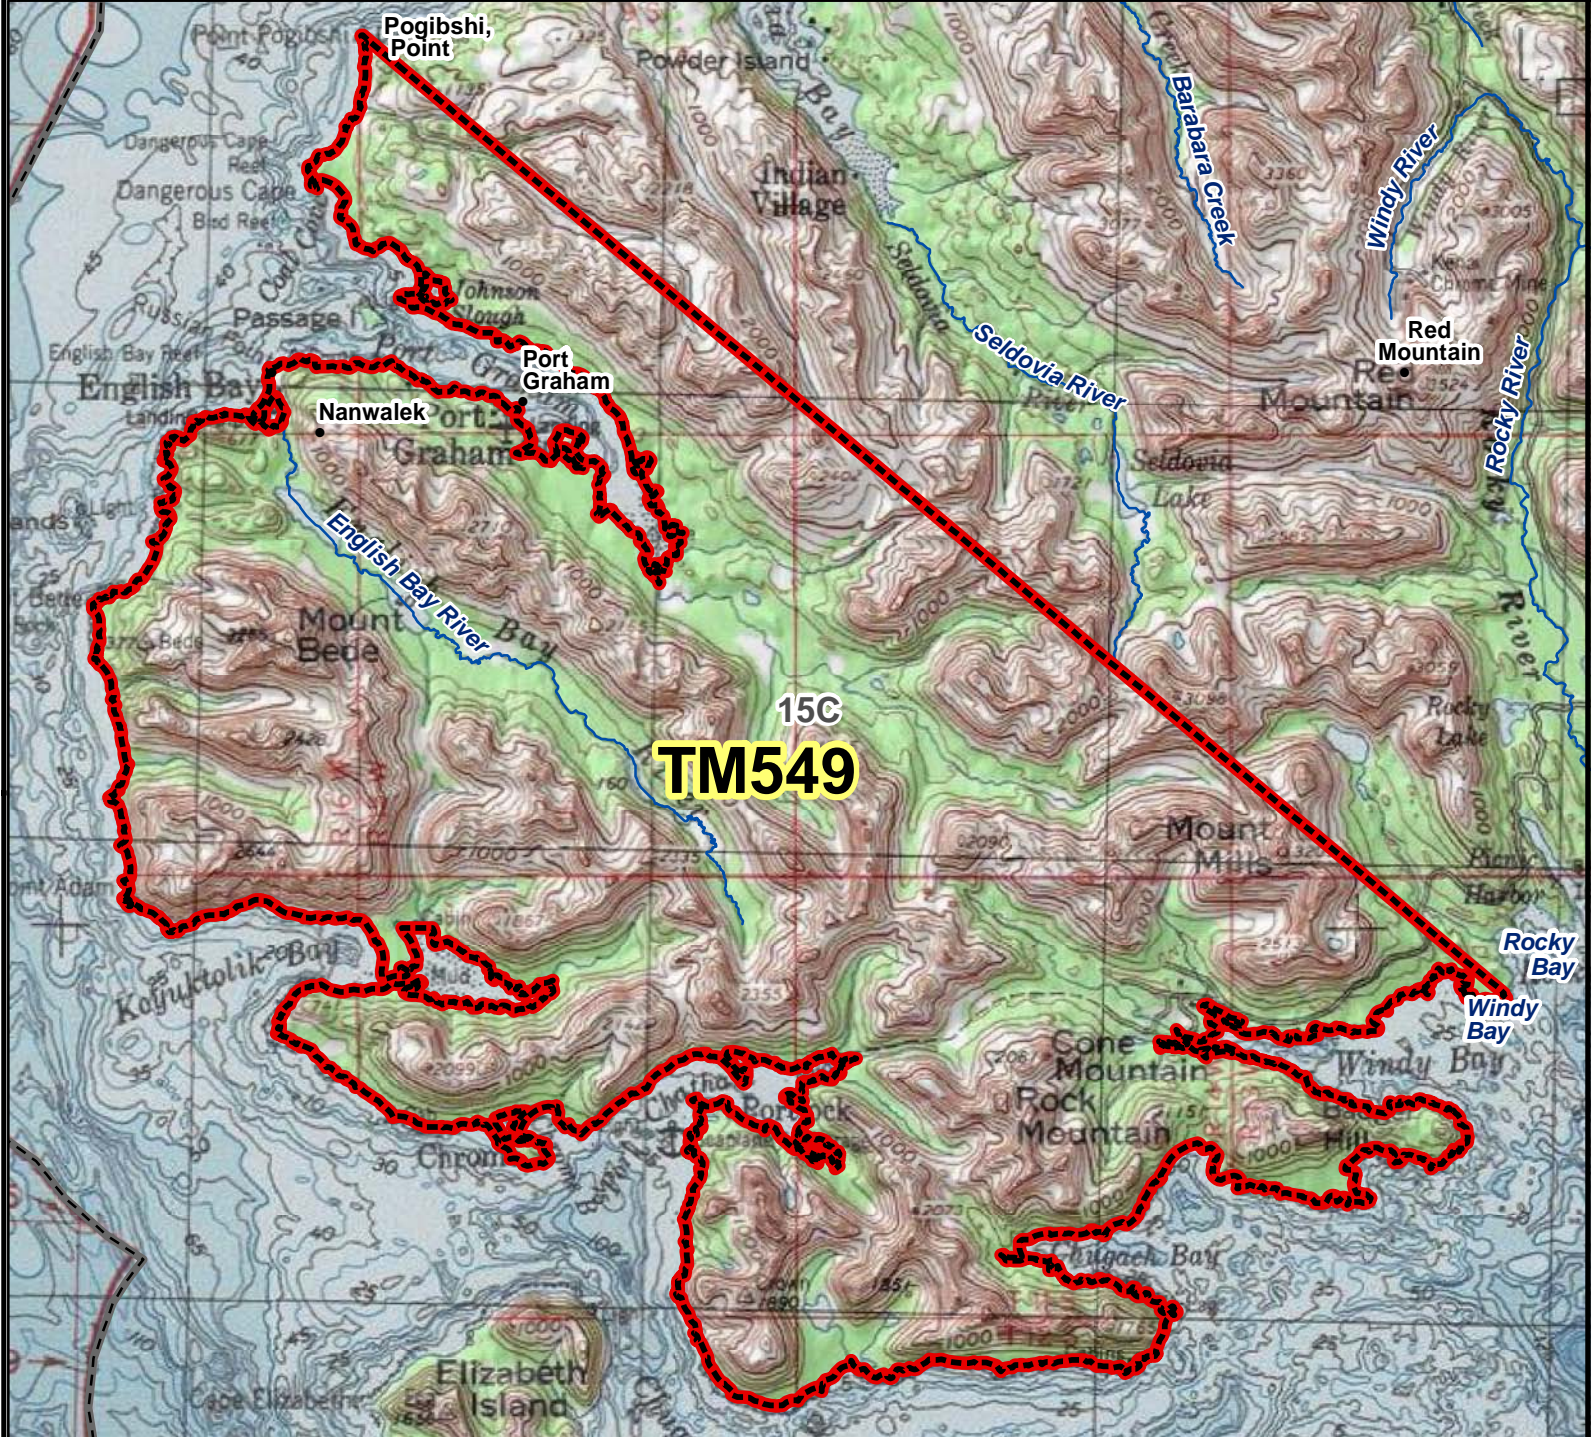

TM549 Moose Tier II Permit Hunt

AREA DESCRIPTION: Unit 15C, that portion southwest of a line from Point Pogibshi to the point of land between Rocky Bay and Windy Bay.

N
0 1.25 2.5 5 Miles

- Hunt Area
- Subunit Boundary
- Closed Area
- Controlled Use Area
- Management Area
- National Park/Monument
- National Wildlife Refuge
- Military Closure
- Other State Areas
- Closed to Hunting