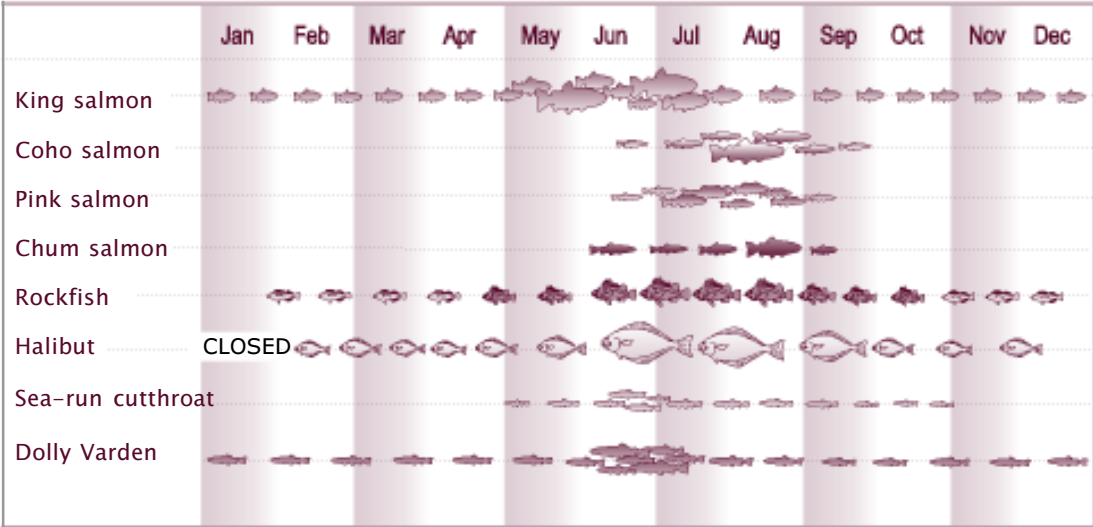

# Fish TIMING CALENDAR

*Fresh water*

*Salt water*

Fish symbols indicate the beginning, peak, and end of adult presence of each species. Larger symbols, or concentrations of symbols, represent peak fishing times.