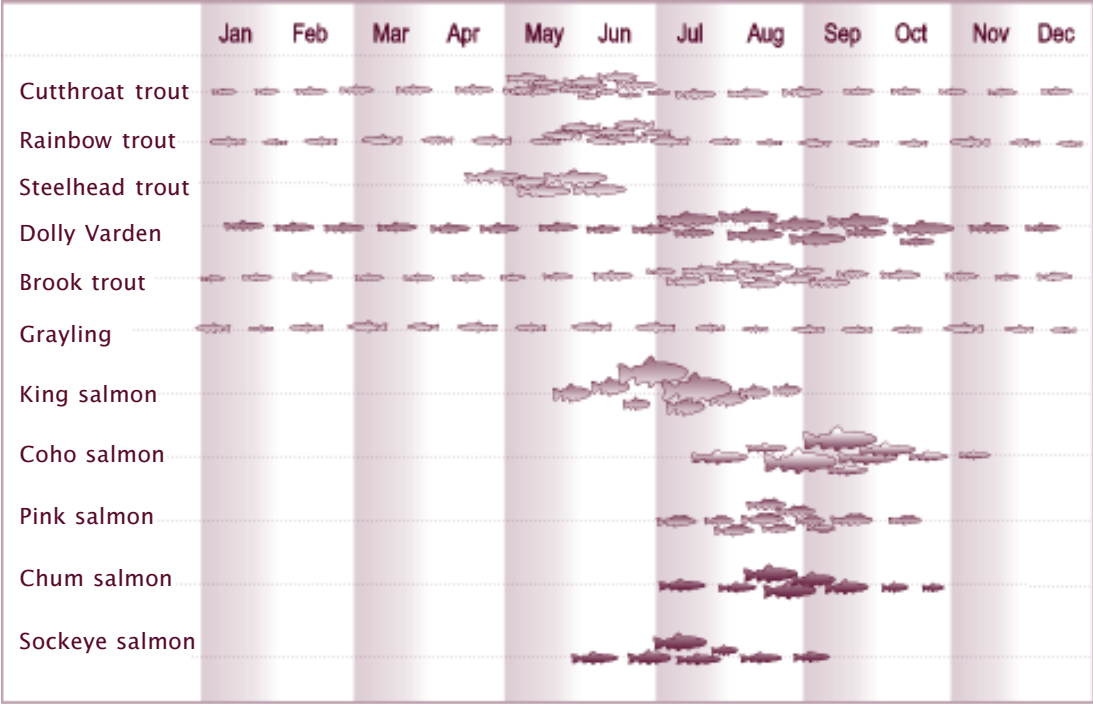

# Fish TIMING CALENDAR

*Fresh water*

*Salt water*

Fish symbols indicate the beginning, peak, and end of adult presence of each species. Larger symbols, or concentrations of symbols, represent peak fishing times.